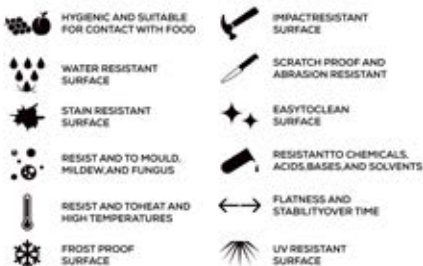

EDGE PROFILE POSSIBILITIES

S&P
SERIES

GALAXY BLACK

AVAILABLE

**GLOSSY
& MATT
SURFACE**

APPLICATION AREAS

TECHNICAL FEATURES

EDGE PROFILE POSSIBILITIES