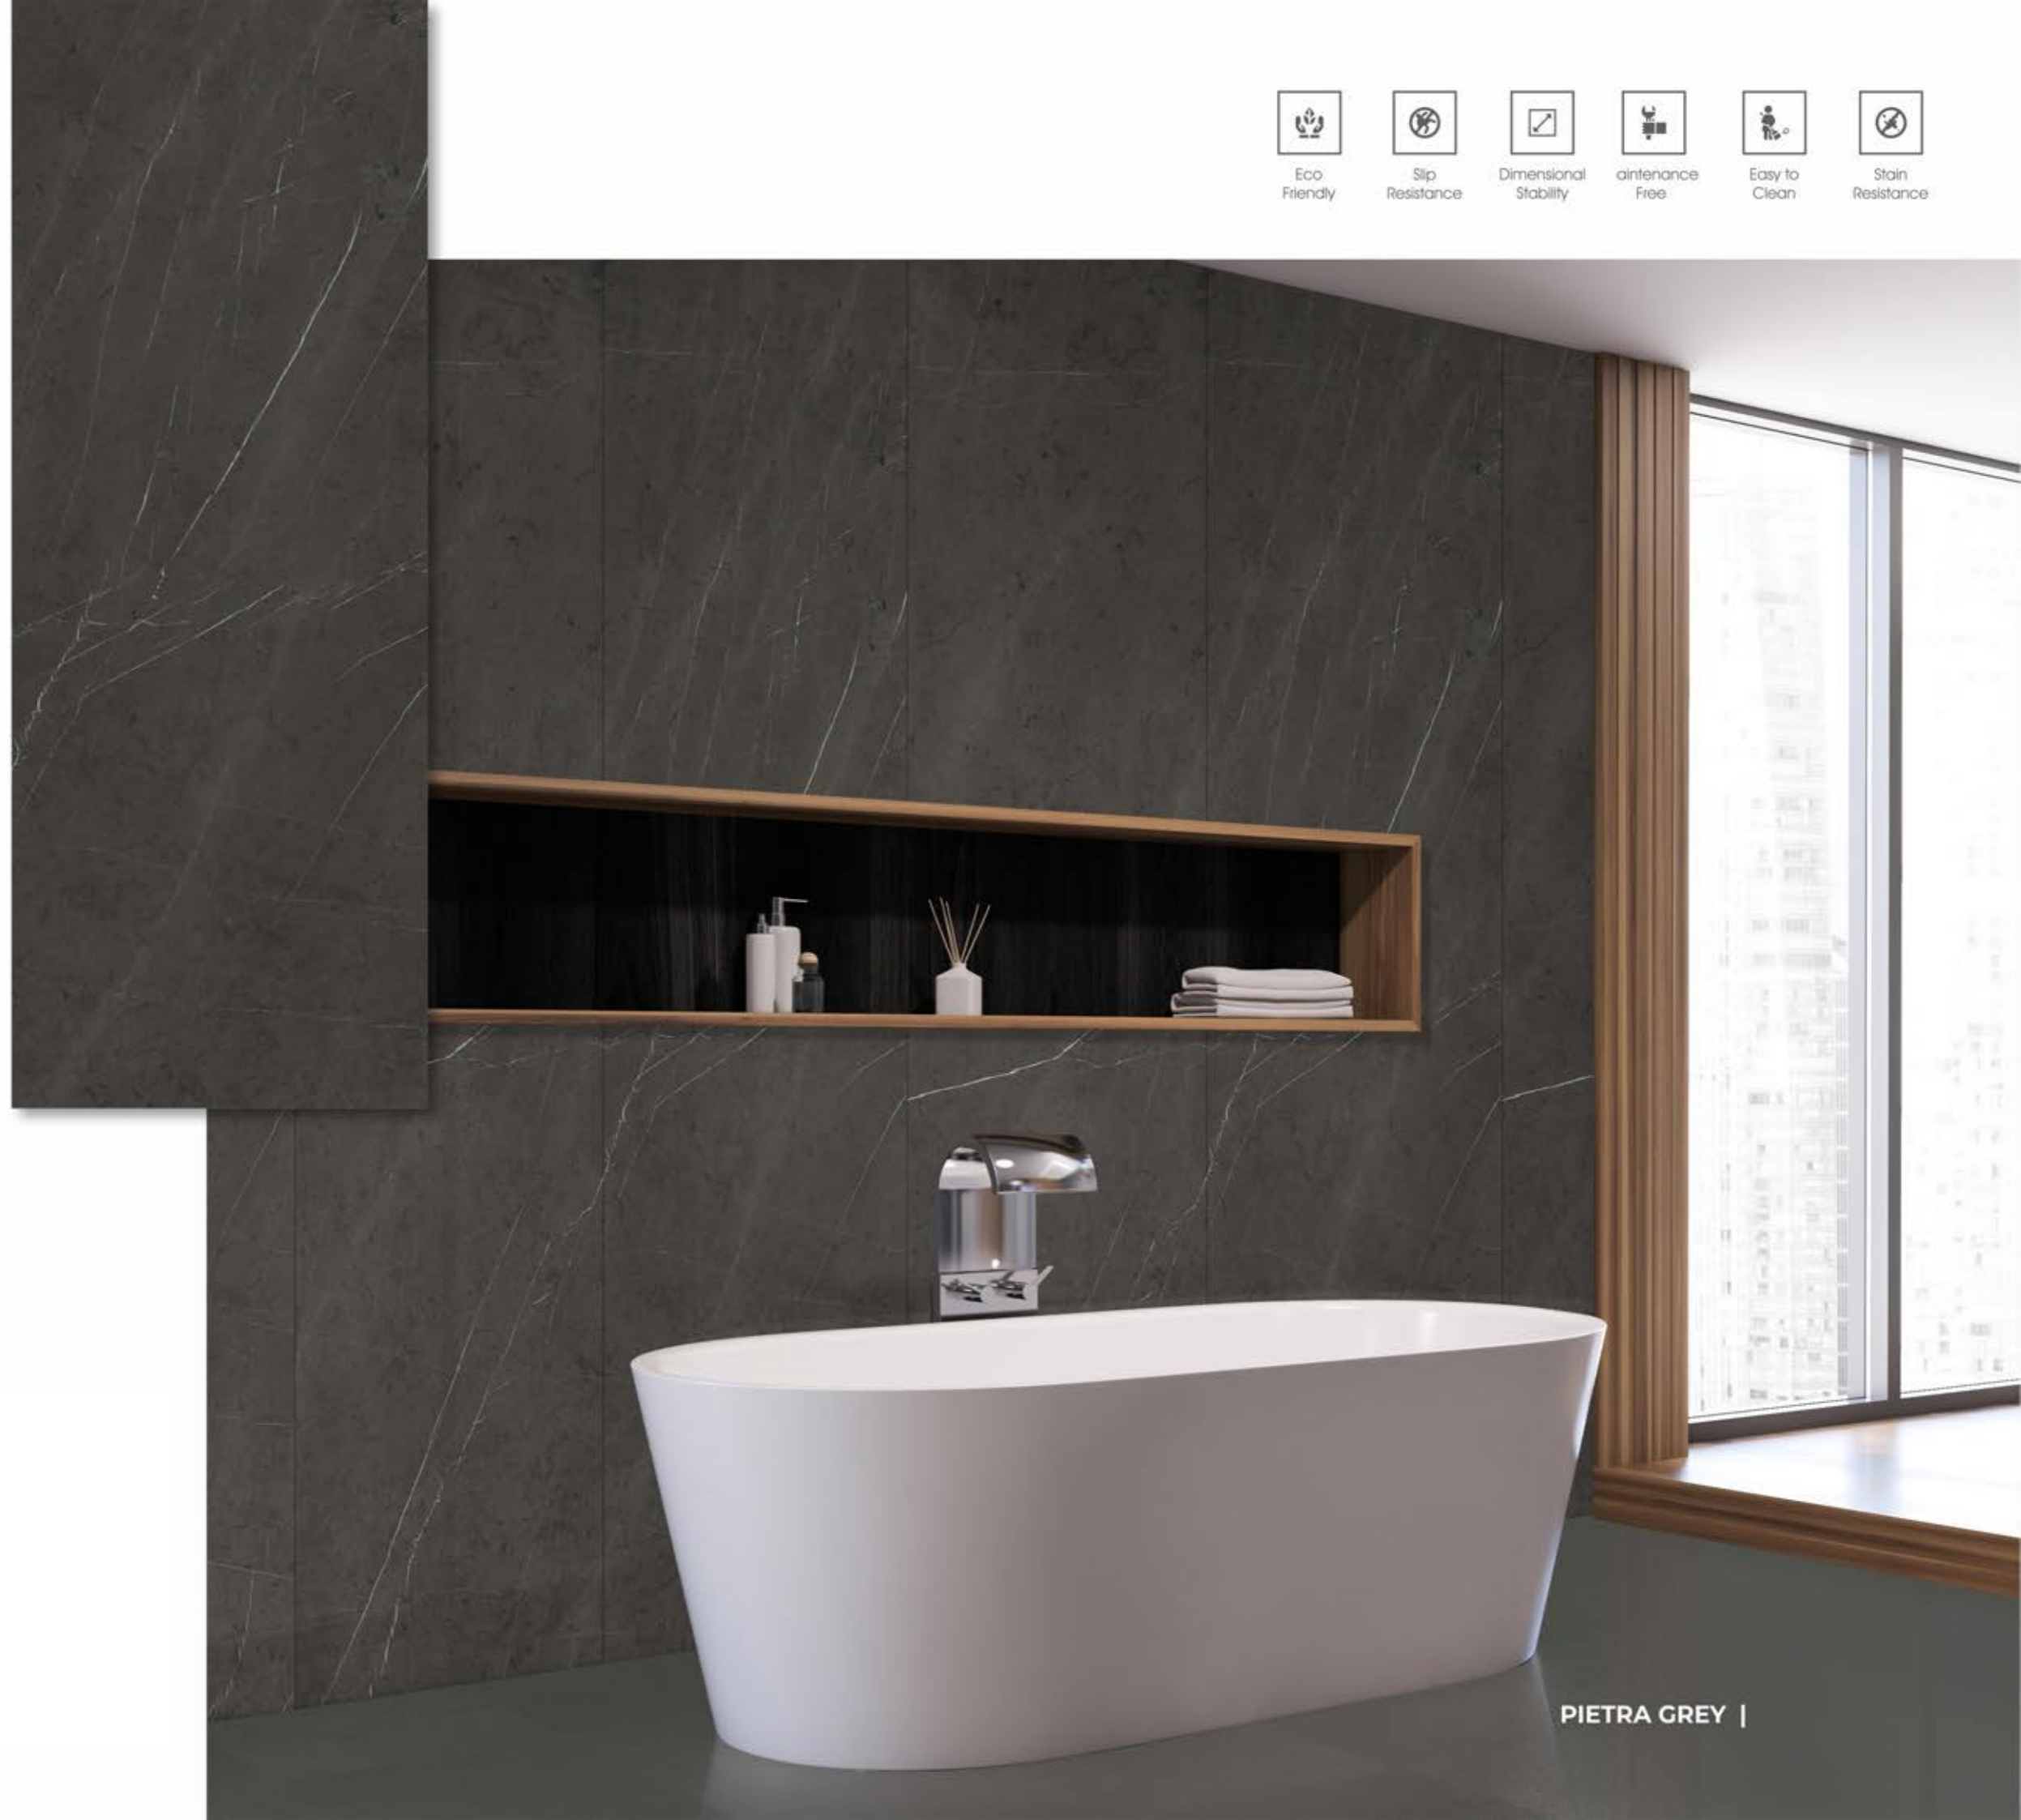

Dimensional
Stability

Maintenance
Free

Easy to
Clean

Stain
Resistance

NEW CARRERA

FINISHES.
GLOSSY | MATT | CARVING

NEW CARRERA |

Eco
Friendly

Slip
Resistance

Dimensional
Stability

Maintenance
Free

Easy to
Clean

Stain
Resistance

PIETRA GREY

FINISHES.
GLOSSY | MATT | CARVING

PIETRA GREY |

MARQUINA NERO

FINISHES.
GLOSSY | MATT | CARVING

Eco
Friendly

Slip
Resistance

Dimensional
Stability

Maintenance
Free

Easy to
Clean

Stain
Resistance