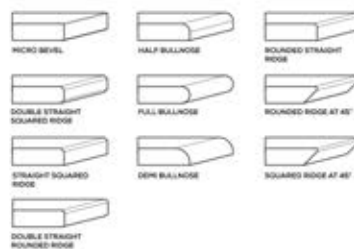

EDGE PROFILE POSSIBILITIES

S&P
SERIES

GALAXY BROWN

AVAILABLE

**GLOSSY
& MATT
SURFACE**

APPLICATION AREAS

TECHNICAL FEATURES

EDGE PROFILE POSSIBILITIES