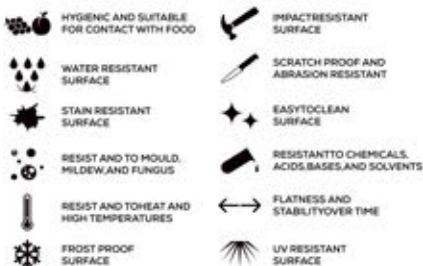

TECHNICAL FEATURES