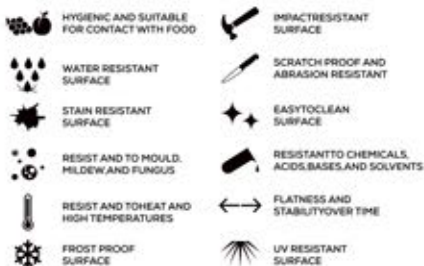

TECHNICAL FEATURES

EDGE PROFILE POSSIBILITIES

SPECIAL COLOUR SERIES

LIGHT GREY

AVAILABLE

**GLOSSY
& MATT
SURFACE**

APPLICATION AREAS

TECHNICAL FEATURES