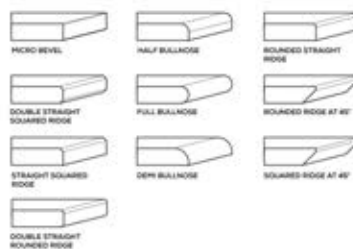

SPECIAL COLOUR SERIES

BLACK

AVAILABLE

**GLOSSY
& MATT
SURFACE**

APPLICATION AREAS

TECHNICAL FEATURES

EDGE PROFILE POSSIBILITIES

SPECIAL COLOUR SERIES