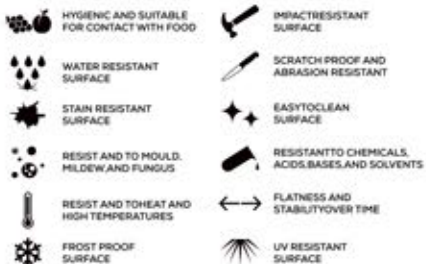

SMOKEY GREY

AVAILABLE

**GLOSSY
& MATT
SURFACE**

APPLICATION AREAS

TECHNICAL FEATURES

EDGE PROFILE POSSIBILITIES

SPECIAL COLOUR SERIES

ULTRA GREY