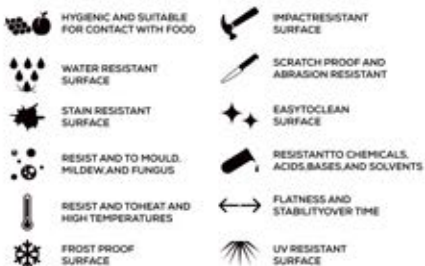

EDGE PROFILE POSSIBILITIES

SPECIAL COLOUR SERIES

PEARL WHITE

AVAILABLE

**GLOSSY
& MATT
SURFACE**

APPLICATION AREAS

TECHNICAL FEATURES

EDGE PROFILE POSSIBILITIES