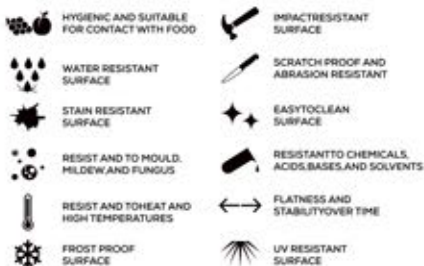

TECHNICAL FEATURES