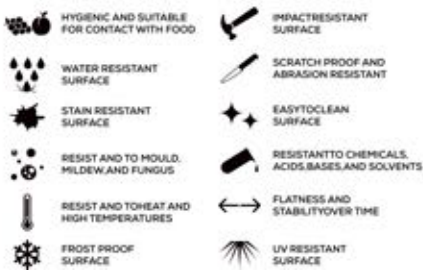

S&P
SERIES

GALAXY CREMA

AVAILABLE

**GLOSSY
& MATT
SURFACE**

APPLICATION AREAS

TECHNICAL FEATURES

EDGE PROFILE POSSIBILITIES

S&P
SERIES