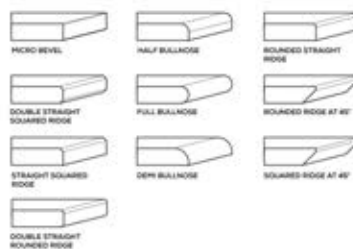

AVAILABLE

**GLOSSY
& MATT
SURFACE**

APPLICATION AREAS

TECHNICAL FEATURES

EDGE PROFILE POSSIBILITIES

SPECIAL COLOUR SERIES

DARK BEIGE

AVAILABLE