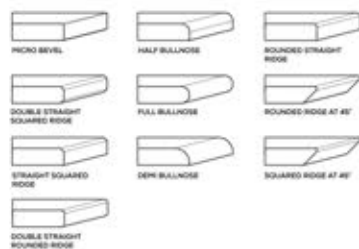

**GLOSSY
& MATT
SURFACE**

APPLICATION AREAS

TECHNICAL FEATURES

EDGE PROFILE POSSIBILITIES

S&P
SERIES

ZOOM

**GALAXY
STEEL GREY**

AVAILABLE