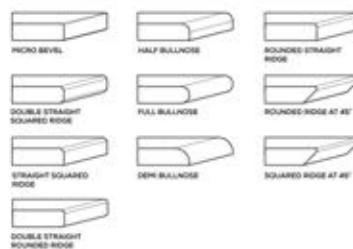

AVAILABLE

**GLOSSY
& MATT
SURFACE**

APPLICATION AREAS

TECHNICAL FEATURES

EDGE PROFILE POSSIBILITIES

S&P
SERIES

ZOOM

GALAXY MIST