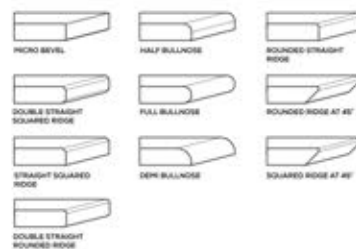

EDGE PROFILE POSSIBILITIES