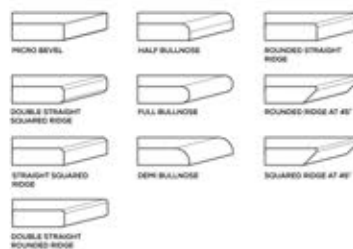

AVAILABLE

**GLOSSY
& MATT
SURFACE**

APPLICATION AREAS

TECHNICAL FEATURES

EDGE PROFILE POSSIBILITIES

S&P
SERIES

**GALAXY
NEW WHITE**

AVAILABLE