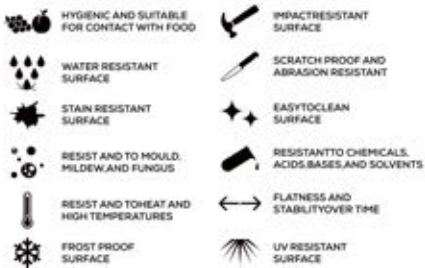

TECHNICAL FEATURES