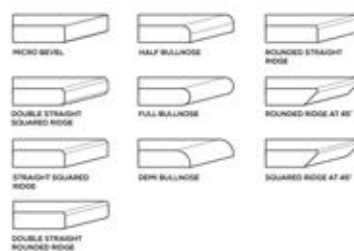

EDGE PROFILE POSSIBILITIES