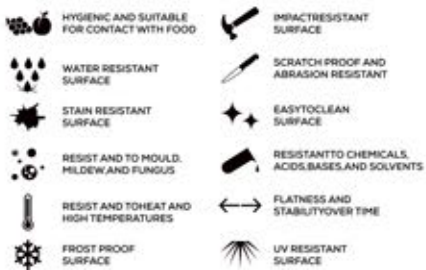

SPECIAL COLOUR SERIES

BLACK

AVAILABLE

**GLOSSY
& MATT
SURFACE**

APPLICATION AREAS

TECHNICAL FEATURES

EDGE PROFILE POSSIBILITIES

SPECIAL COLOUR SERIES