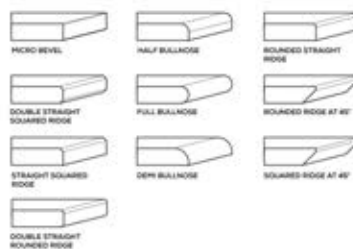

EDGE PROFILE POSSIBILITIES