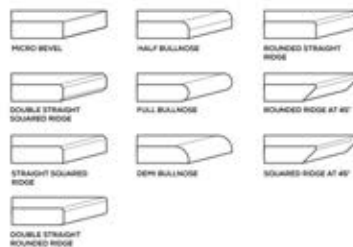

EDGE PROFILE POSSIBILITIES