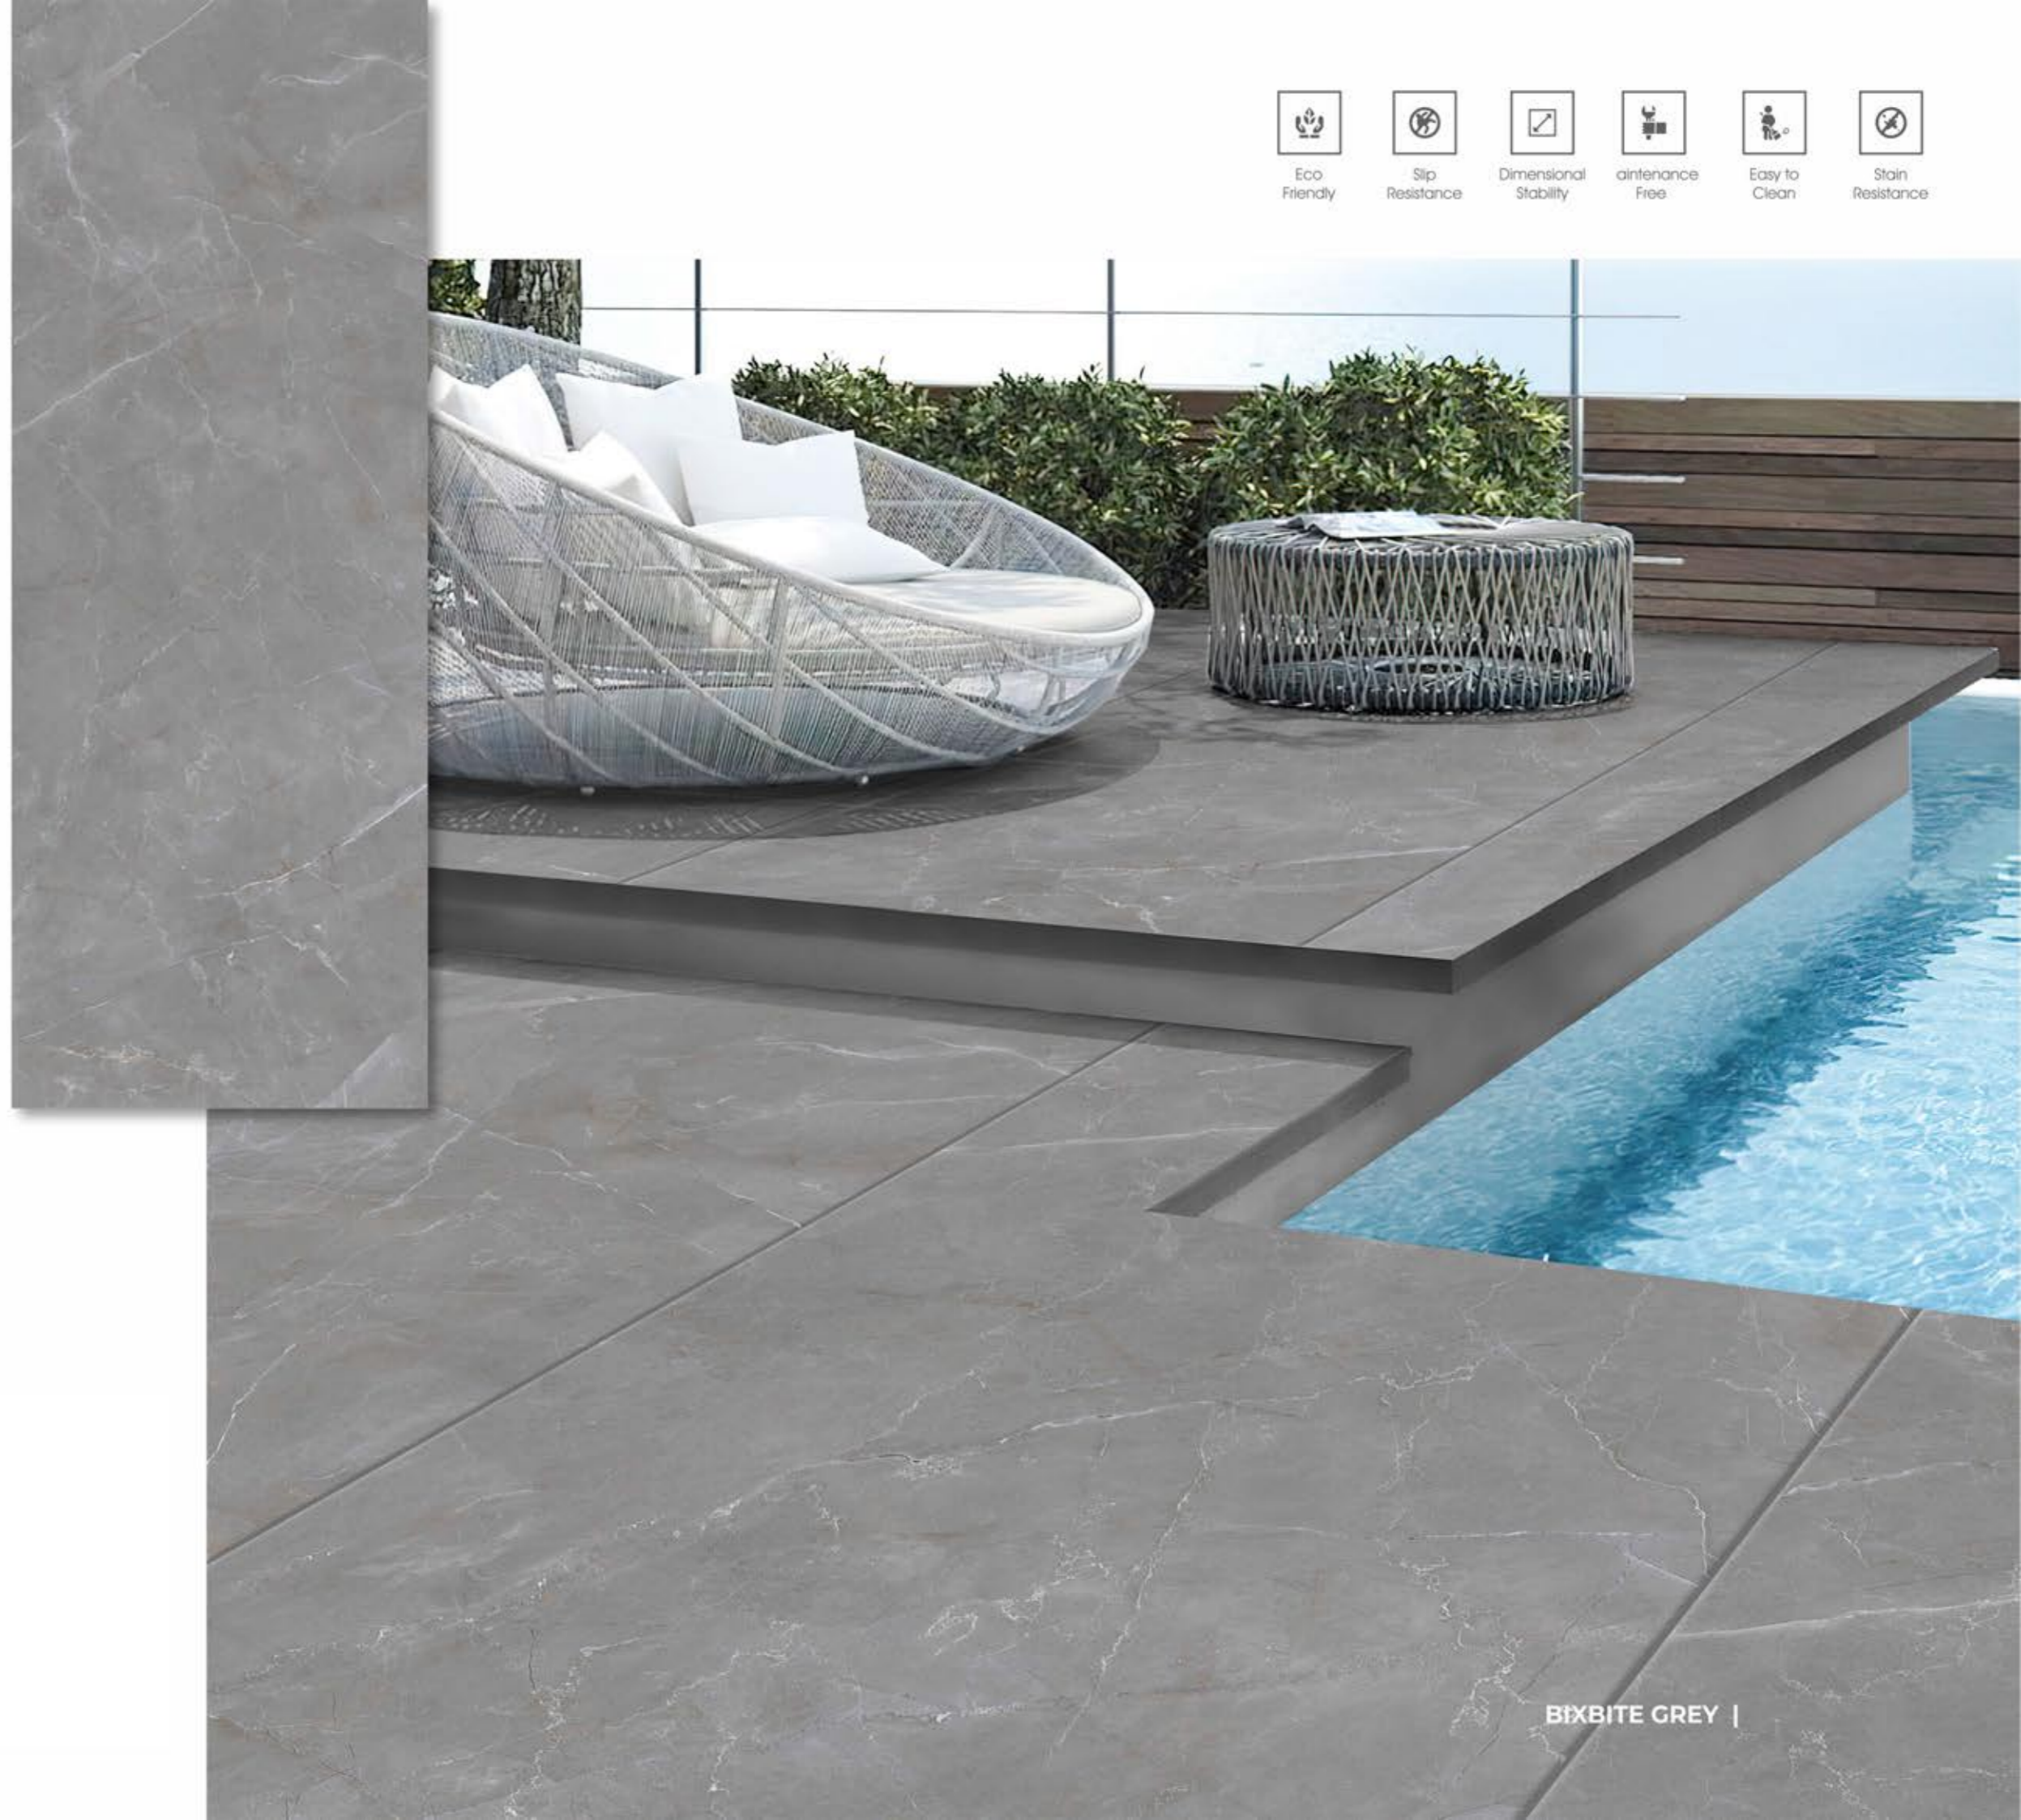

Dimensional
Stability

Maintenance
Free

Easy to
Clean

Stain
Resistance

BIXBITE GREY |

STATUARIO ANTICO

FINISHES.
GLOSSY | MATT | CARVING

Eco
Friendly