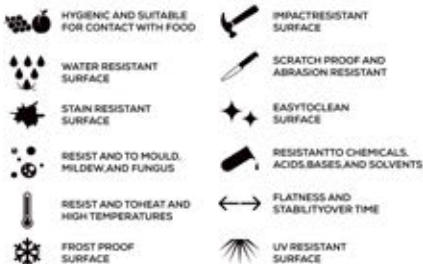

TECHNICAL FEATURES