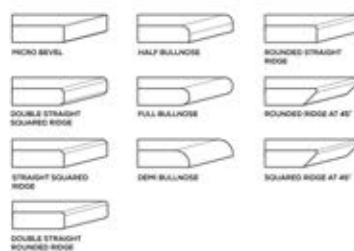

EDGE PROFILE POSSIBILITIES

S&P
SERIES

GALAXY BLACK

AVAILABLE

**GLOSSY
& MATT
SURFACE**

APPLICATION AREAS

TECHNICAL FEATURES

EDGE PROFILE POSSIBILITIES