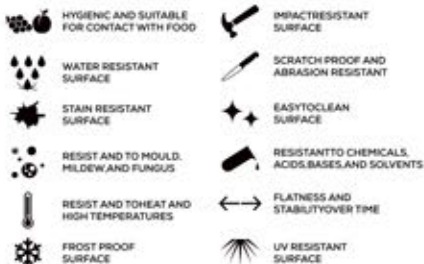

TECHNICAL FEATURES