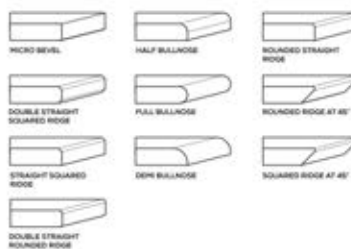

EDGE PROFILE POSSIBILITIES