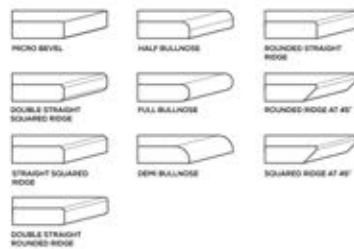

**GLOSSY
& MATT
SURFACE**

APPLICATION AREAS

TECHNICAL FEATURES

EDGE PROFILE POSSIBILITIES

S&P
SERIES

ZOOM

GALAXY TERRAZZO VERDE

AVAILABLE