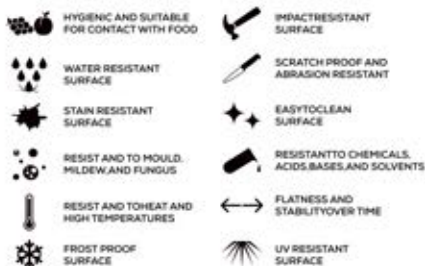

TECHNICAL FEATURES