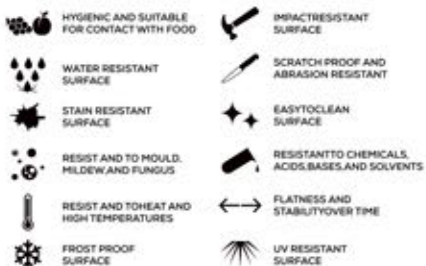

BROWN

AVAILABLE

**GLOSSY
& MATT
SURFACE**

APPLICATION AREAS

TECHNICAL FEATURES

EDGE PROFILE POSSIBILITIES

SPECIAL COLOUR SERIES

CHOCO