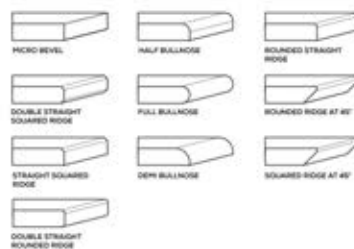

BROWN

AVAILABLE

**GLOSSY
& MATT
SURFACE**

APPLICATION AREAS

TECHNICAL FEATURES

EDGE PROFILE POSSIBILITIES

SPECIAL COLOUR SERIES

CHOCO