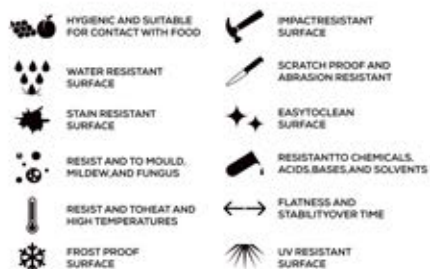

TECHNICAL FEATURES