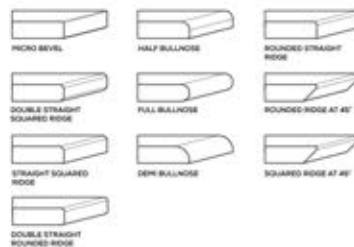

**GALAXY
DARK GREY**

AVAILABLE

**GLOSSY
& MATT
SURFACE**

APPLICATION AREAS

TECHNICAL FEATURES

EDGE PROFILE POSSIBILITIES

S&P
SERIES

GALAXY GREY