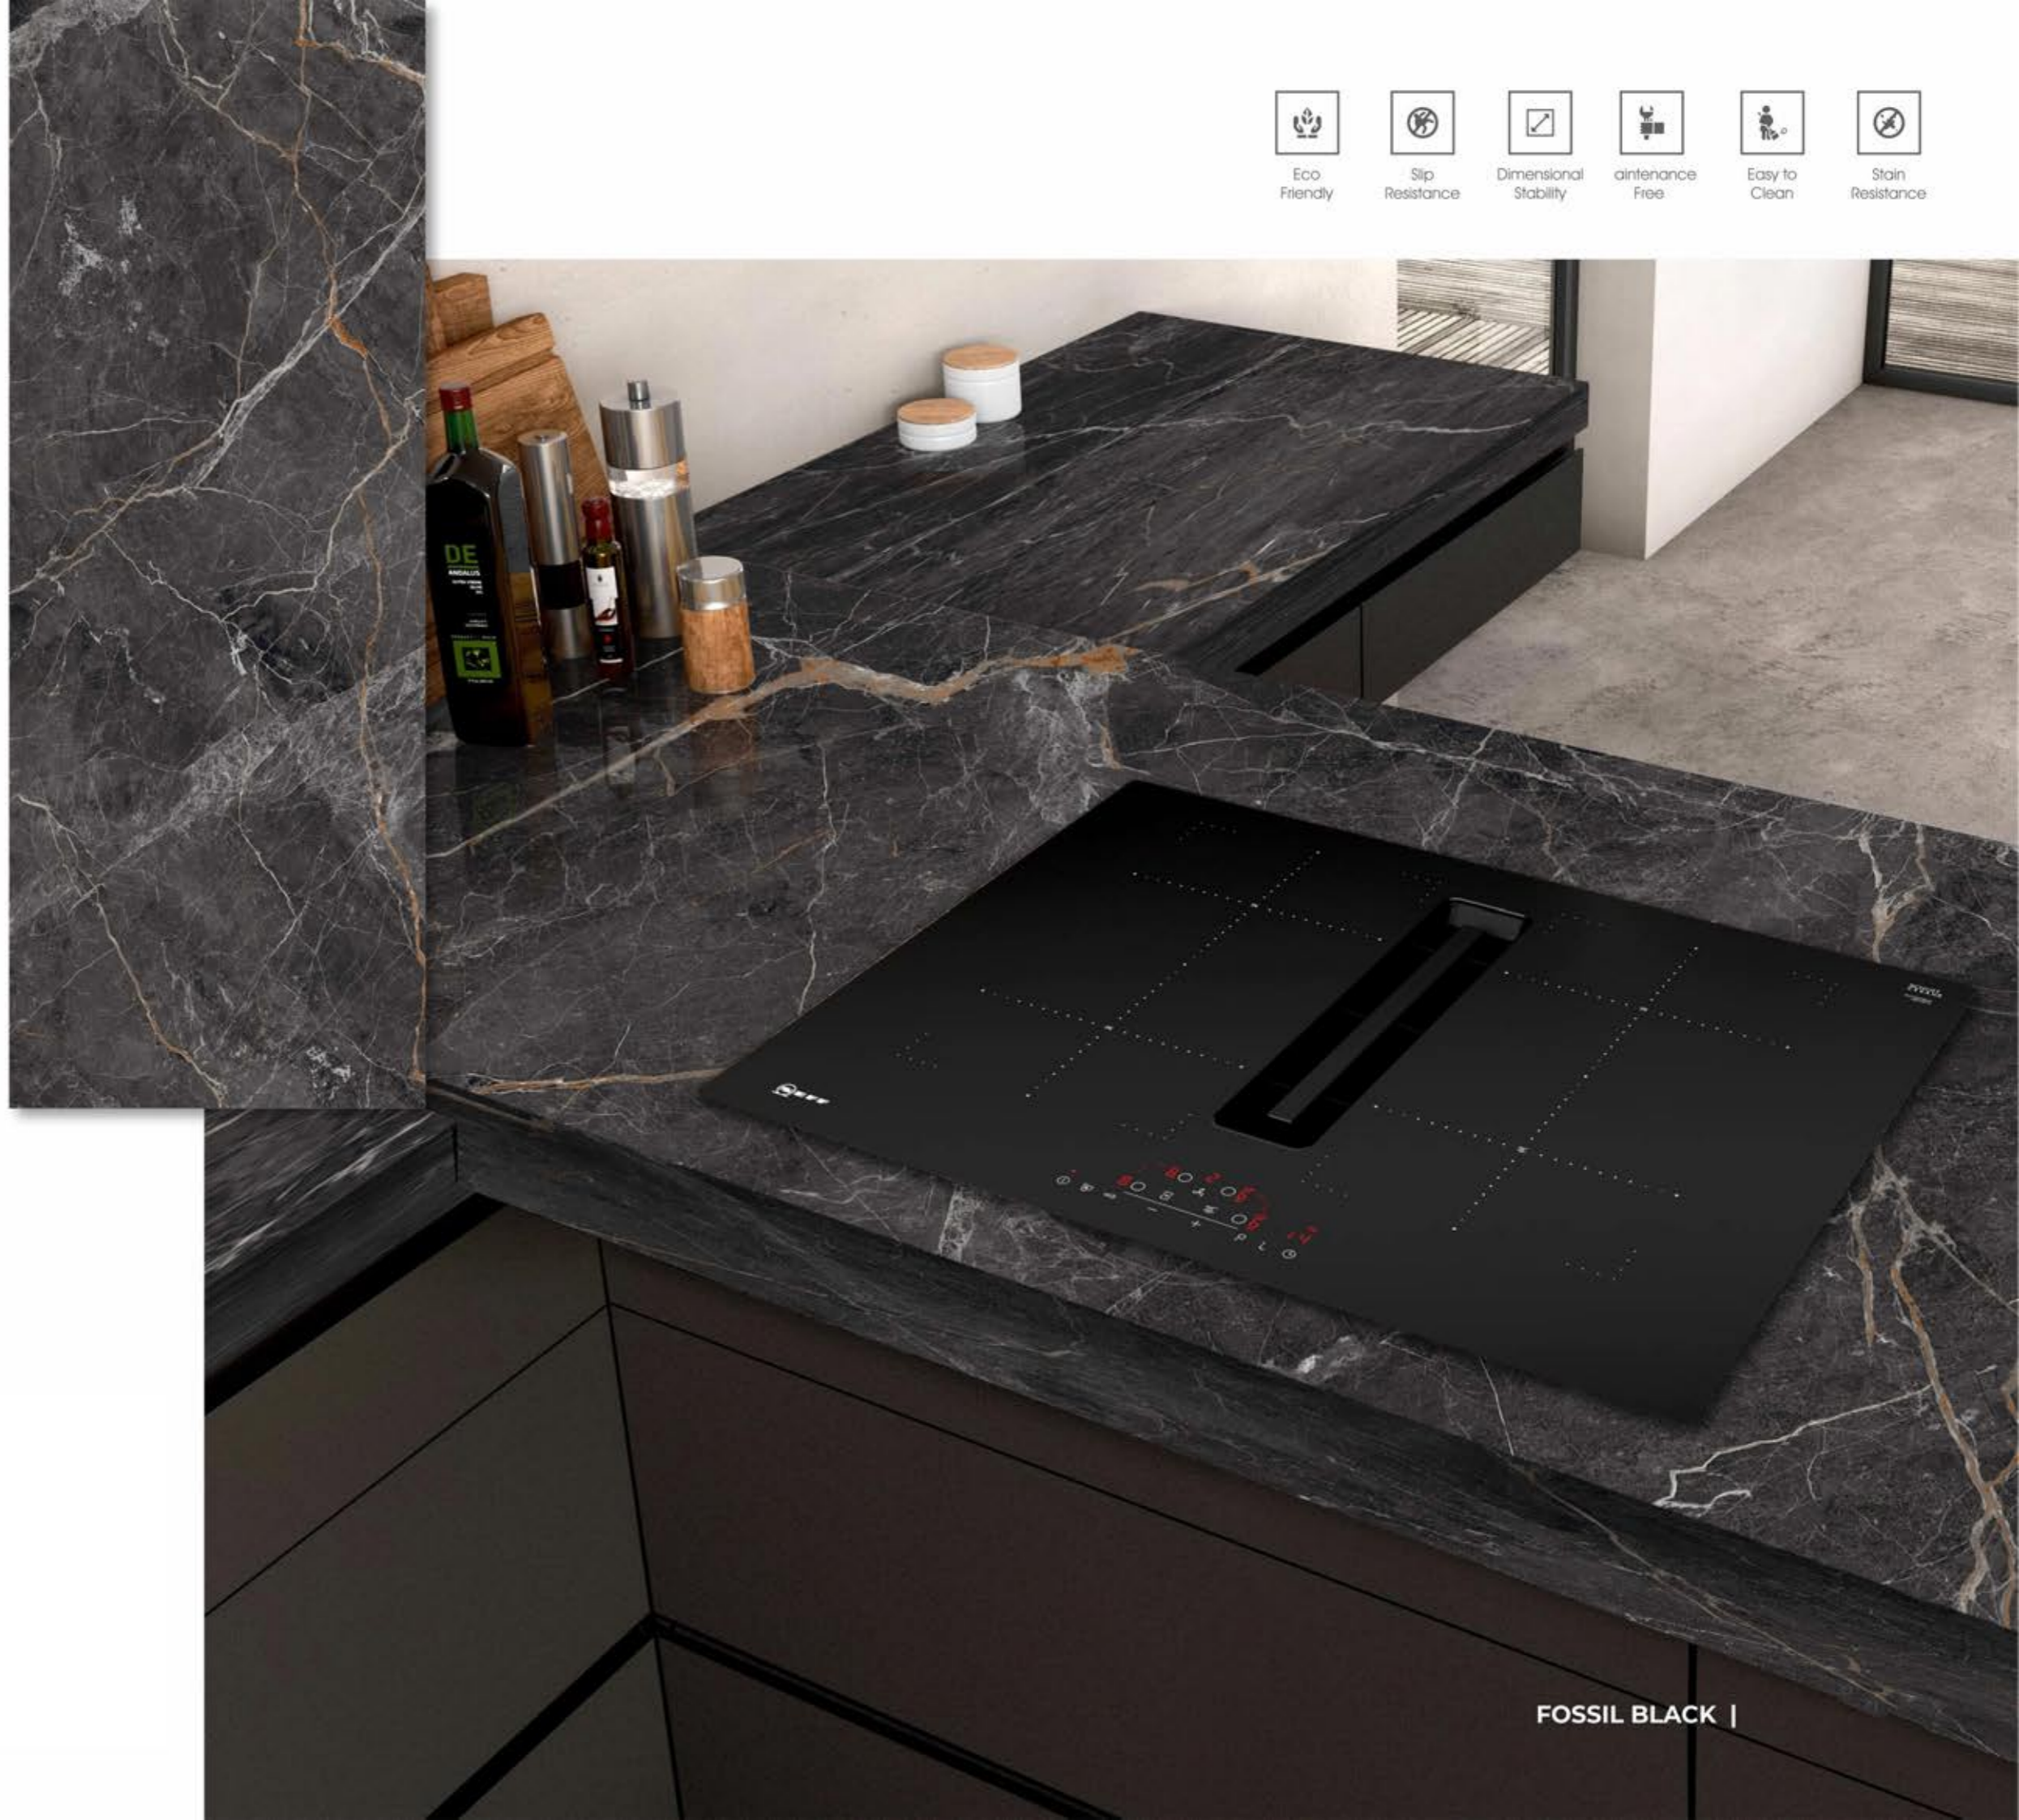

FOSSIL BLACK

FINISHES.
GLOSSY | MATT | CARVING

Eco
Friendly

Slip
Resistance

Dimensional
Stability

Maintenance
Free

Easy to
Clean

Stain
Resistance