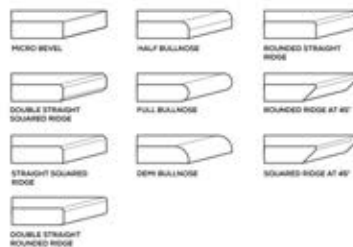

**GLOSSY
& MATT
SURFACE**

APPLICATION AREAS

TECHNICAL FEATURES

EDGE PROFILE POSSIBILITIES

SPECIAL COLOUR SERIES

DARK GREEN

AVAILABLE

**GLOSSY
& MATT
SURFACE**