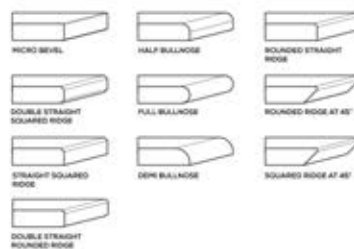

EDGE PROFILE POSSIBILITIES

SPECIAL COLOUR SERIES

PEARL WHITE

AVAILABLE

**GLOSSY
& MATT
SURFACE**

APPLICATION AREAS

TECHNICAL FEATURES

EDGE PROFILE POSSIBILITIES