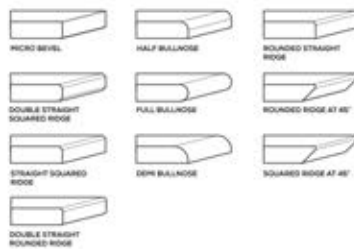

**GLOSSY
& MATT
SURFACE**

APPLICATION AREAS

TECHNICAL FEATURES

EDGE PROFILE POSSIBILITIES

S&P
SERIES

**GALAXY
VANILA WHITE**

AVAILABLE

**GLOSSY
& MATT
SURFACE**