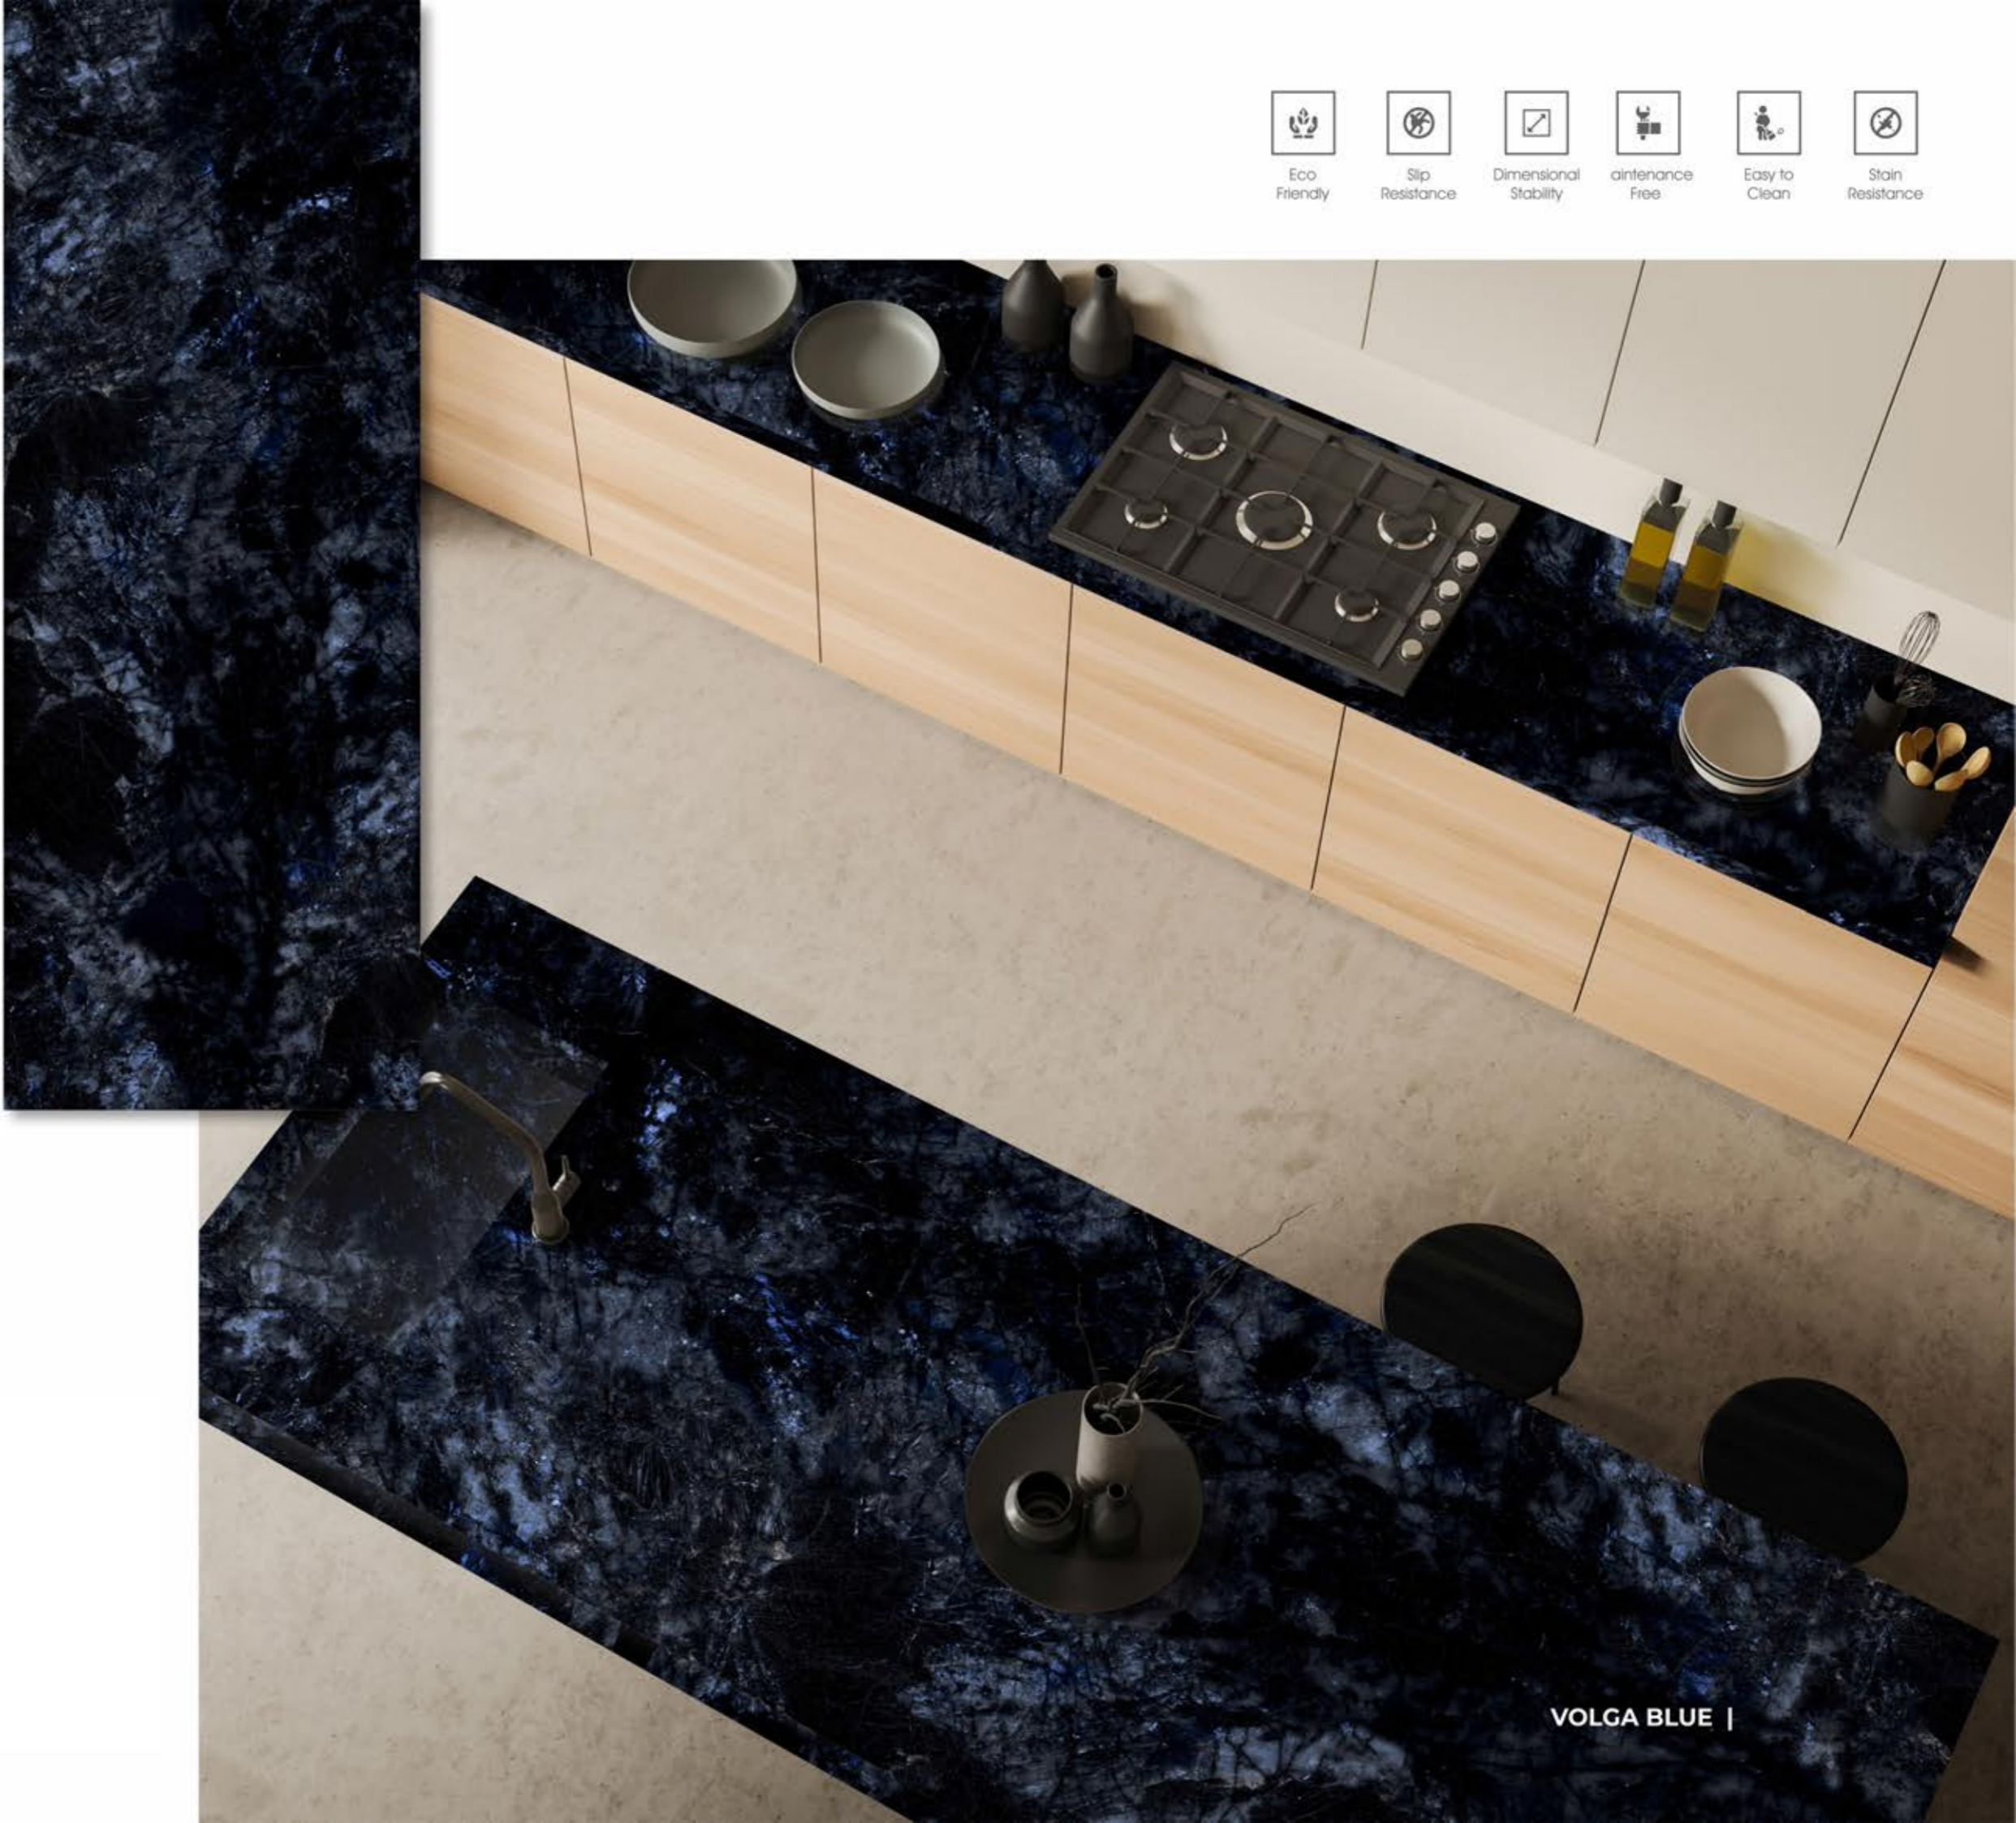

Eco
Friendly

Slip
Resistance

Dimensional
Stability

Maintenance
Free

Easy to
Clean

Stain
Resistance

VOLGA BLUE

FINISHES.
GLOSSY | MATT | CARVING

VOLGA BLUE |