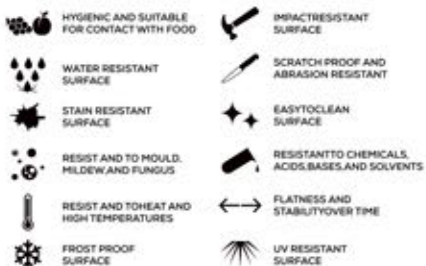

TECHNICAL FEATURES