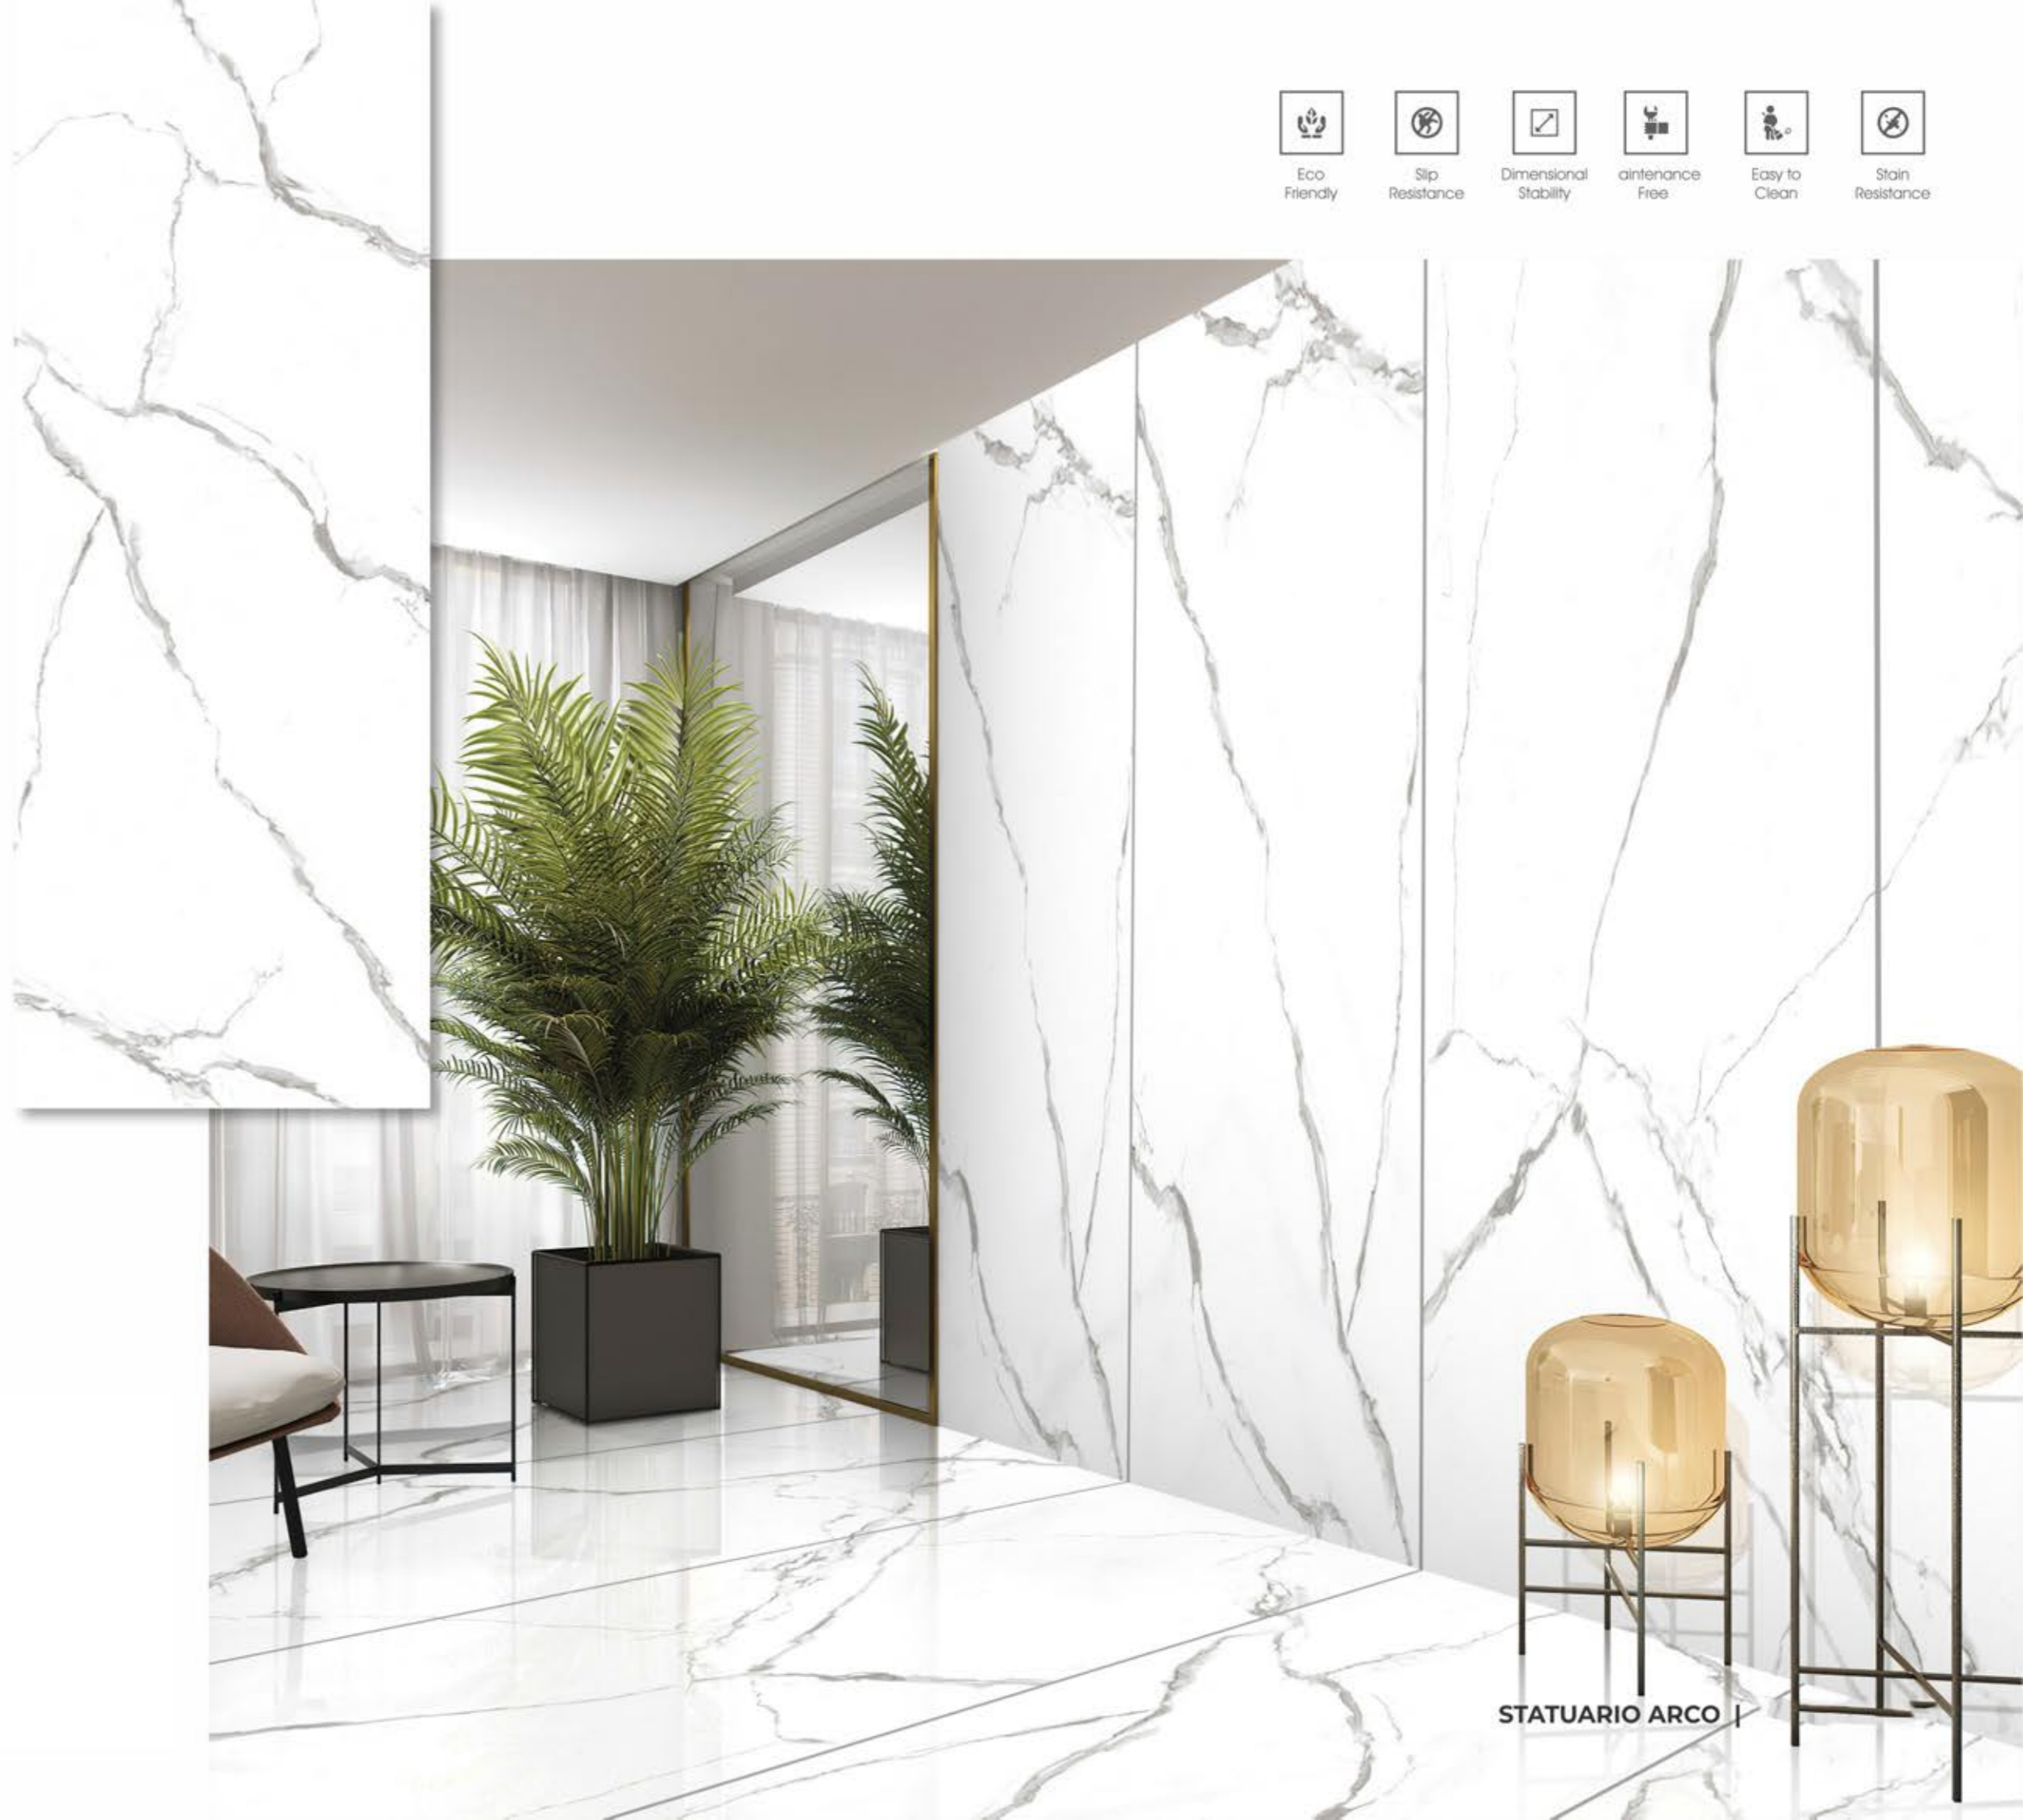

Slip
Resistance

Dimensional
Stability

Maintenance
Free

Easy to
Clean

Stain
Resistance

STATUARIO ARCO

FINISHES.
GLOSSY | MATT | CARVING

STATUARIO ARCO |