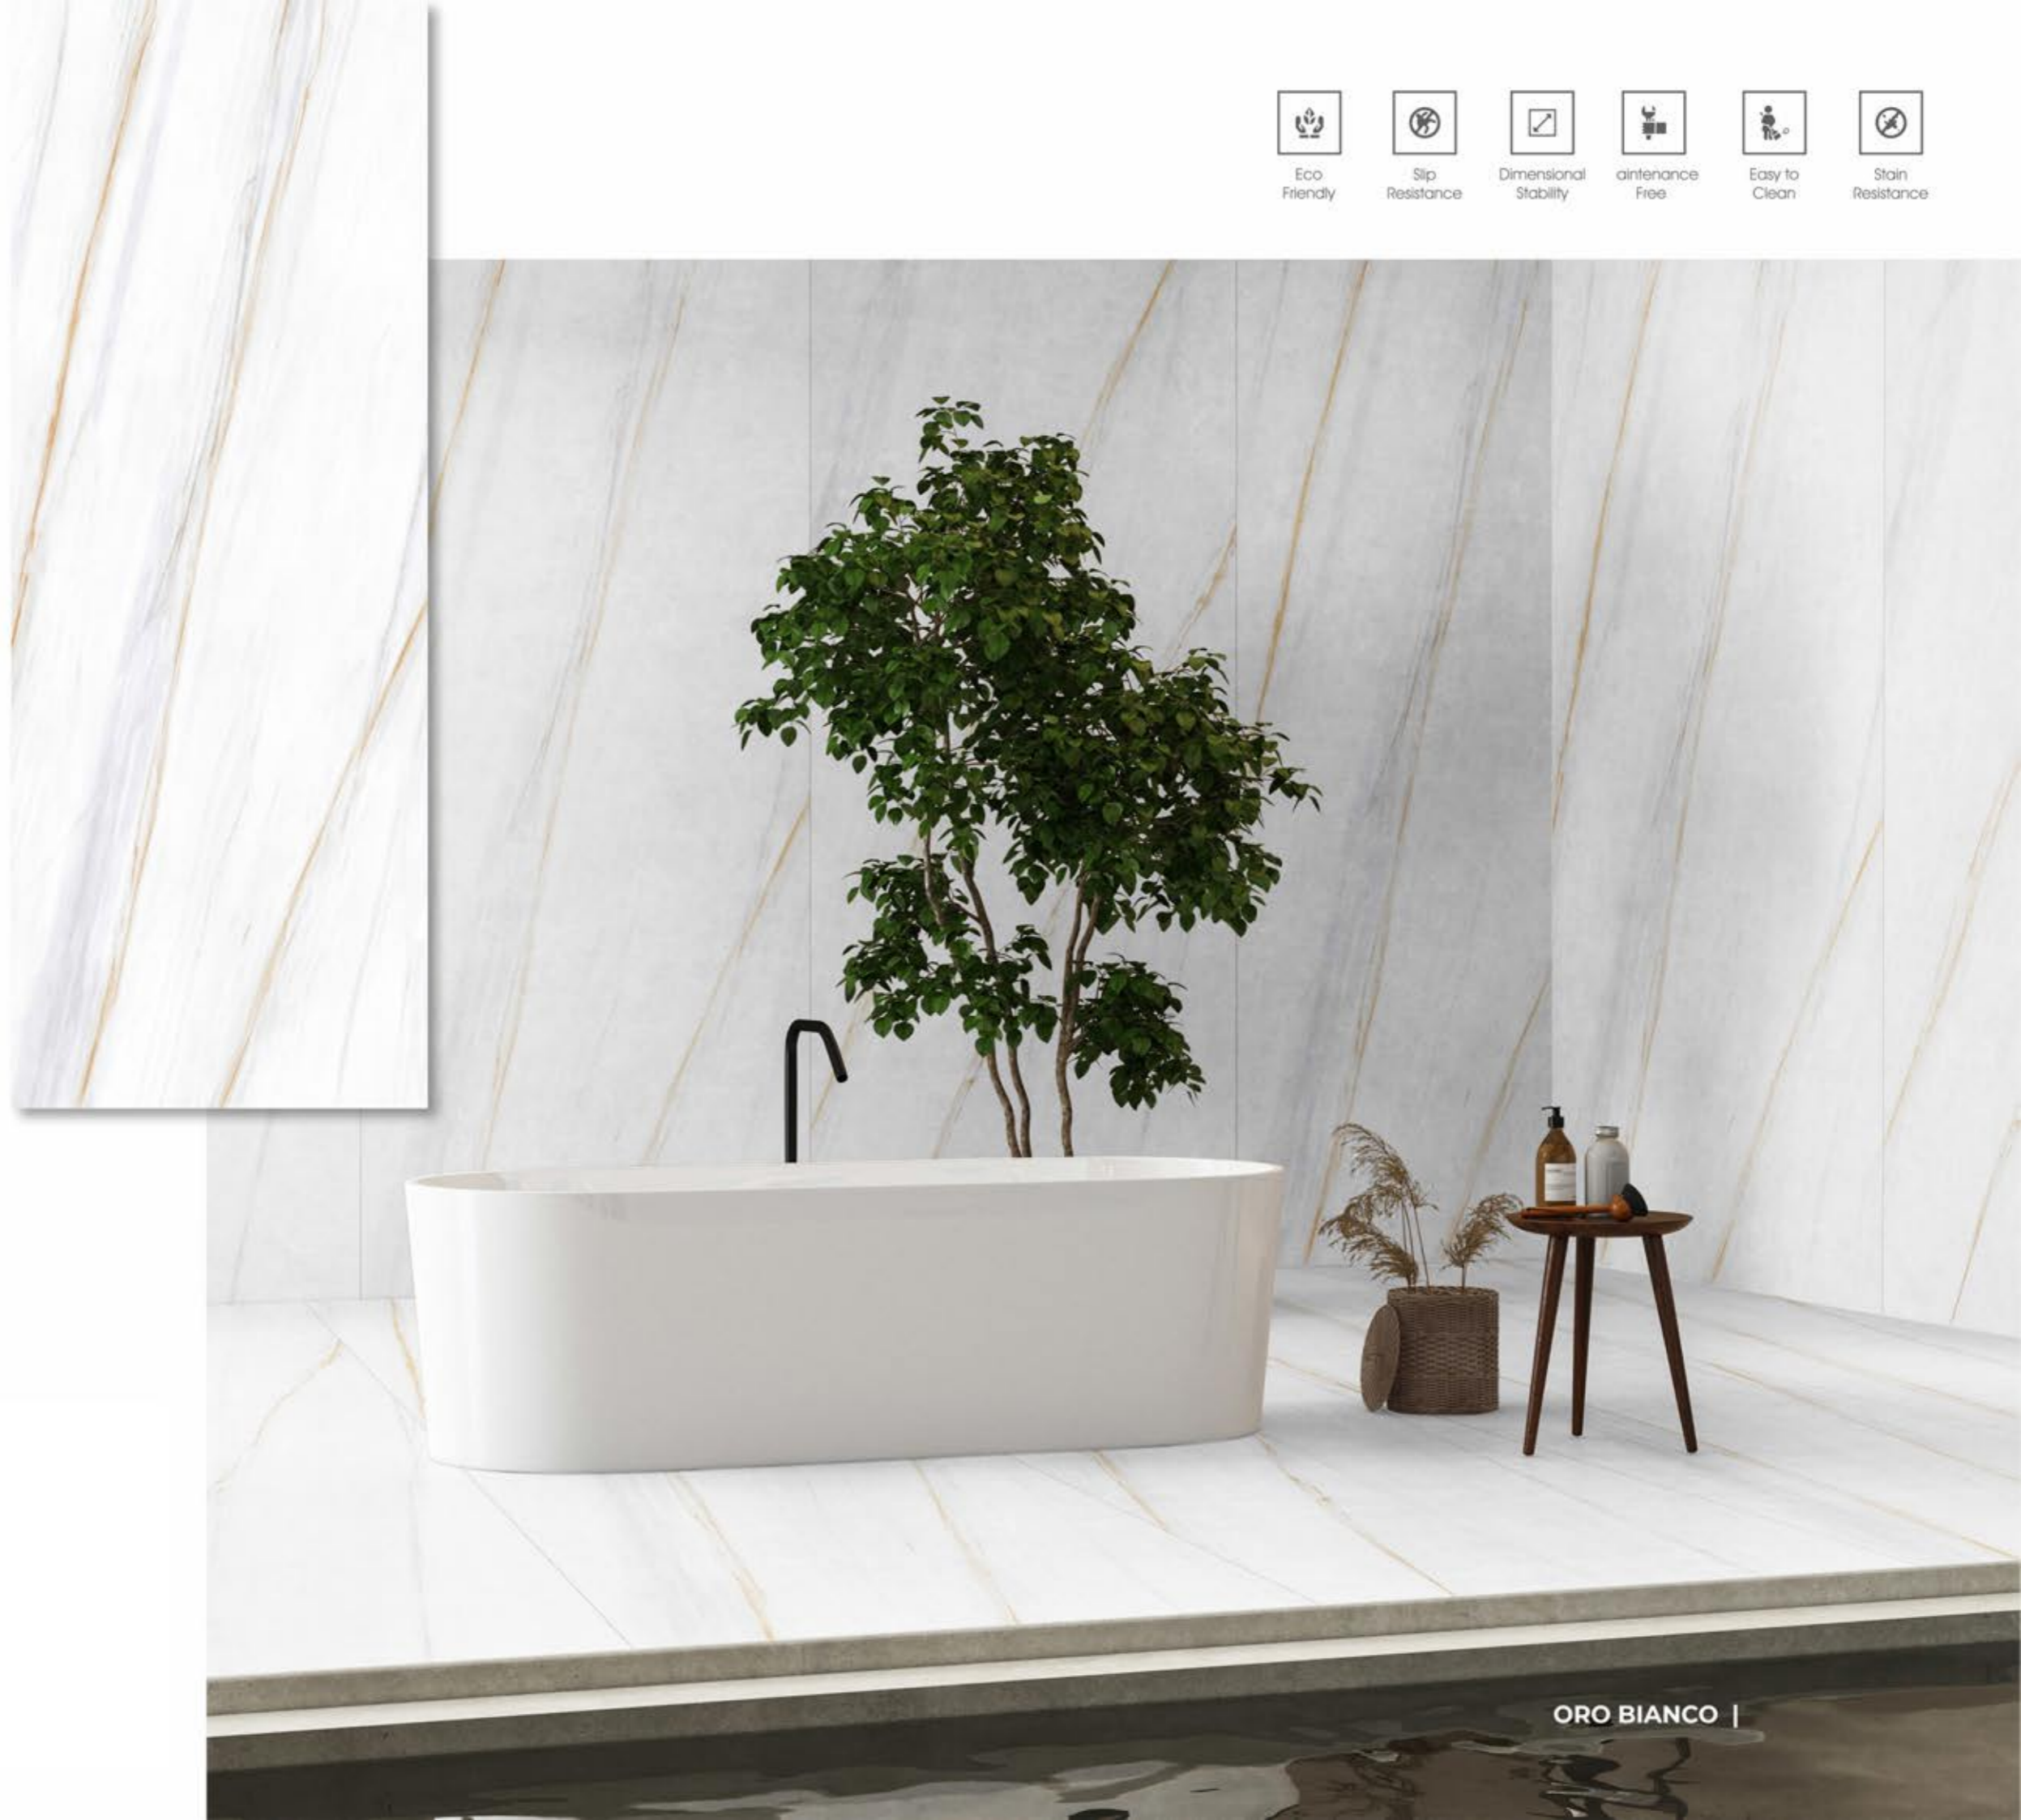

Eco
Friendly

Slip
Resistance

Dimensional
Stability

Maintenance
Free

Easy to
Clean

Stain
Resistance

ORO BIANCO

FINISHES.
GLOSSY | MATT | CARVING