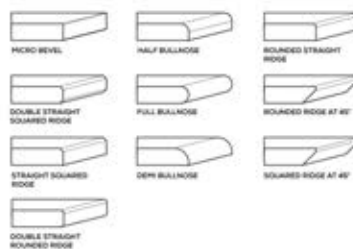

AVAILABLE

**GLOSSY
& MATT
SURFACE**

APPLICATION AREAS

TECHNICAL FEATURES

EDGE PROFILE POSSIBILITIES

SPECIAL COLOUR SERIES

ULTRA WHITE

AVAILABLE