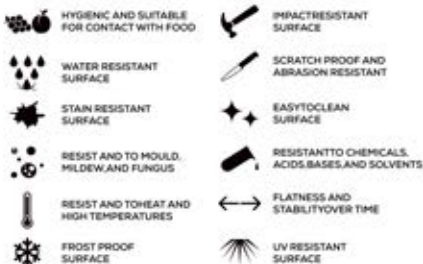

**GALAXY
DARK GREY**

AVAILABLE

**GLOSSY
& MATT
SURFACE**

APPLICATION AREAS

TECHNICAL FEATURES

EDGE PROFILE POSSIBILITIES

S&P
SERIES

GALAXY GREY