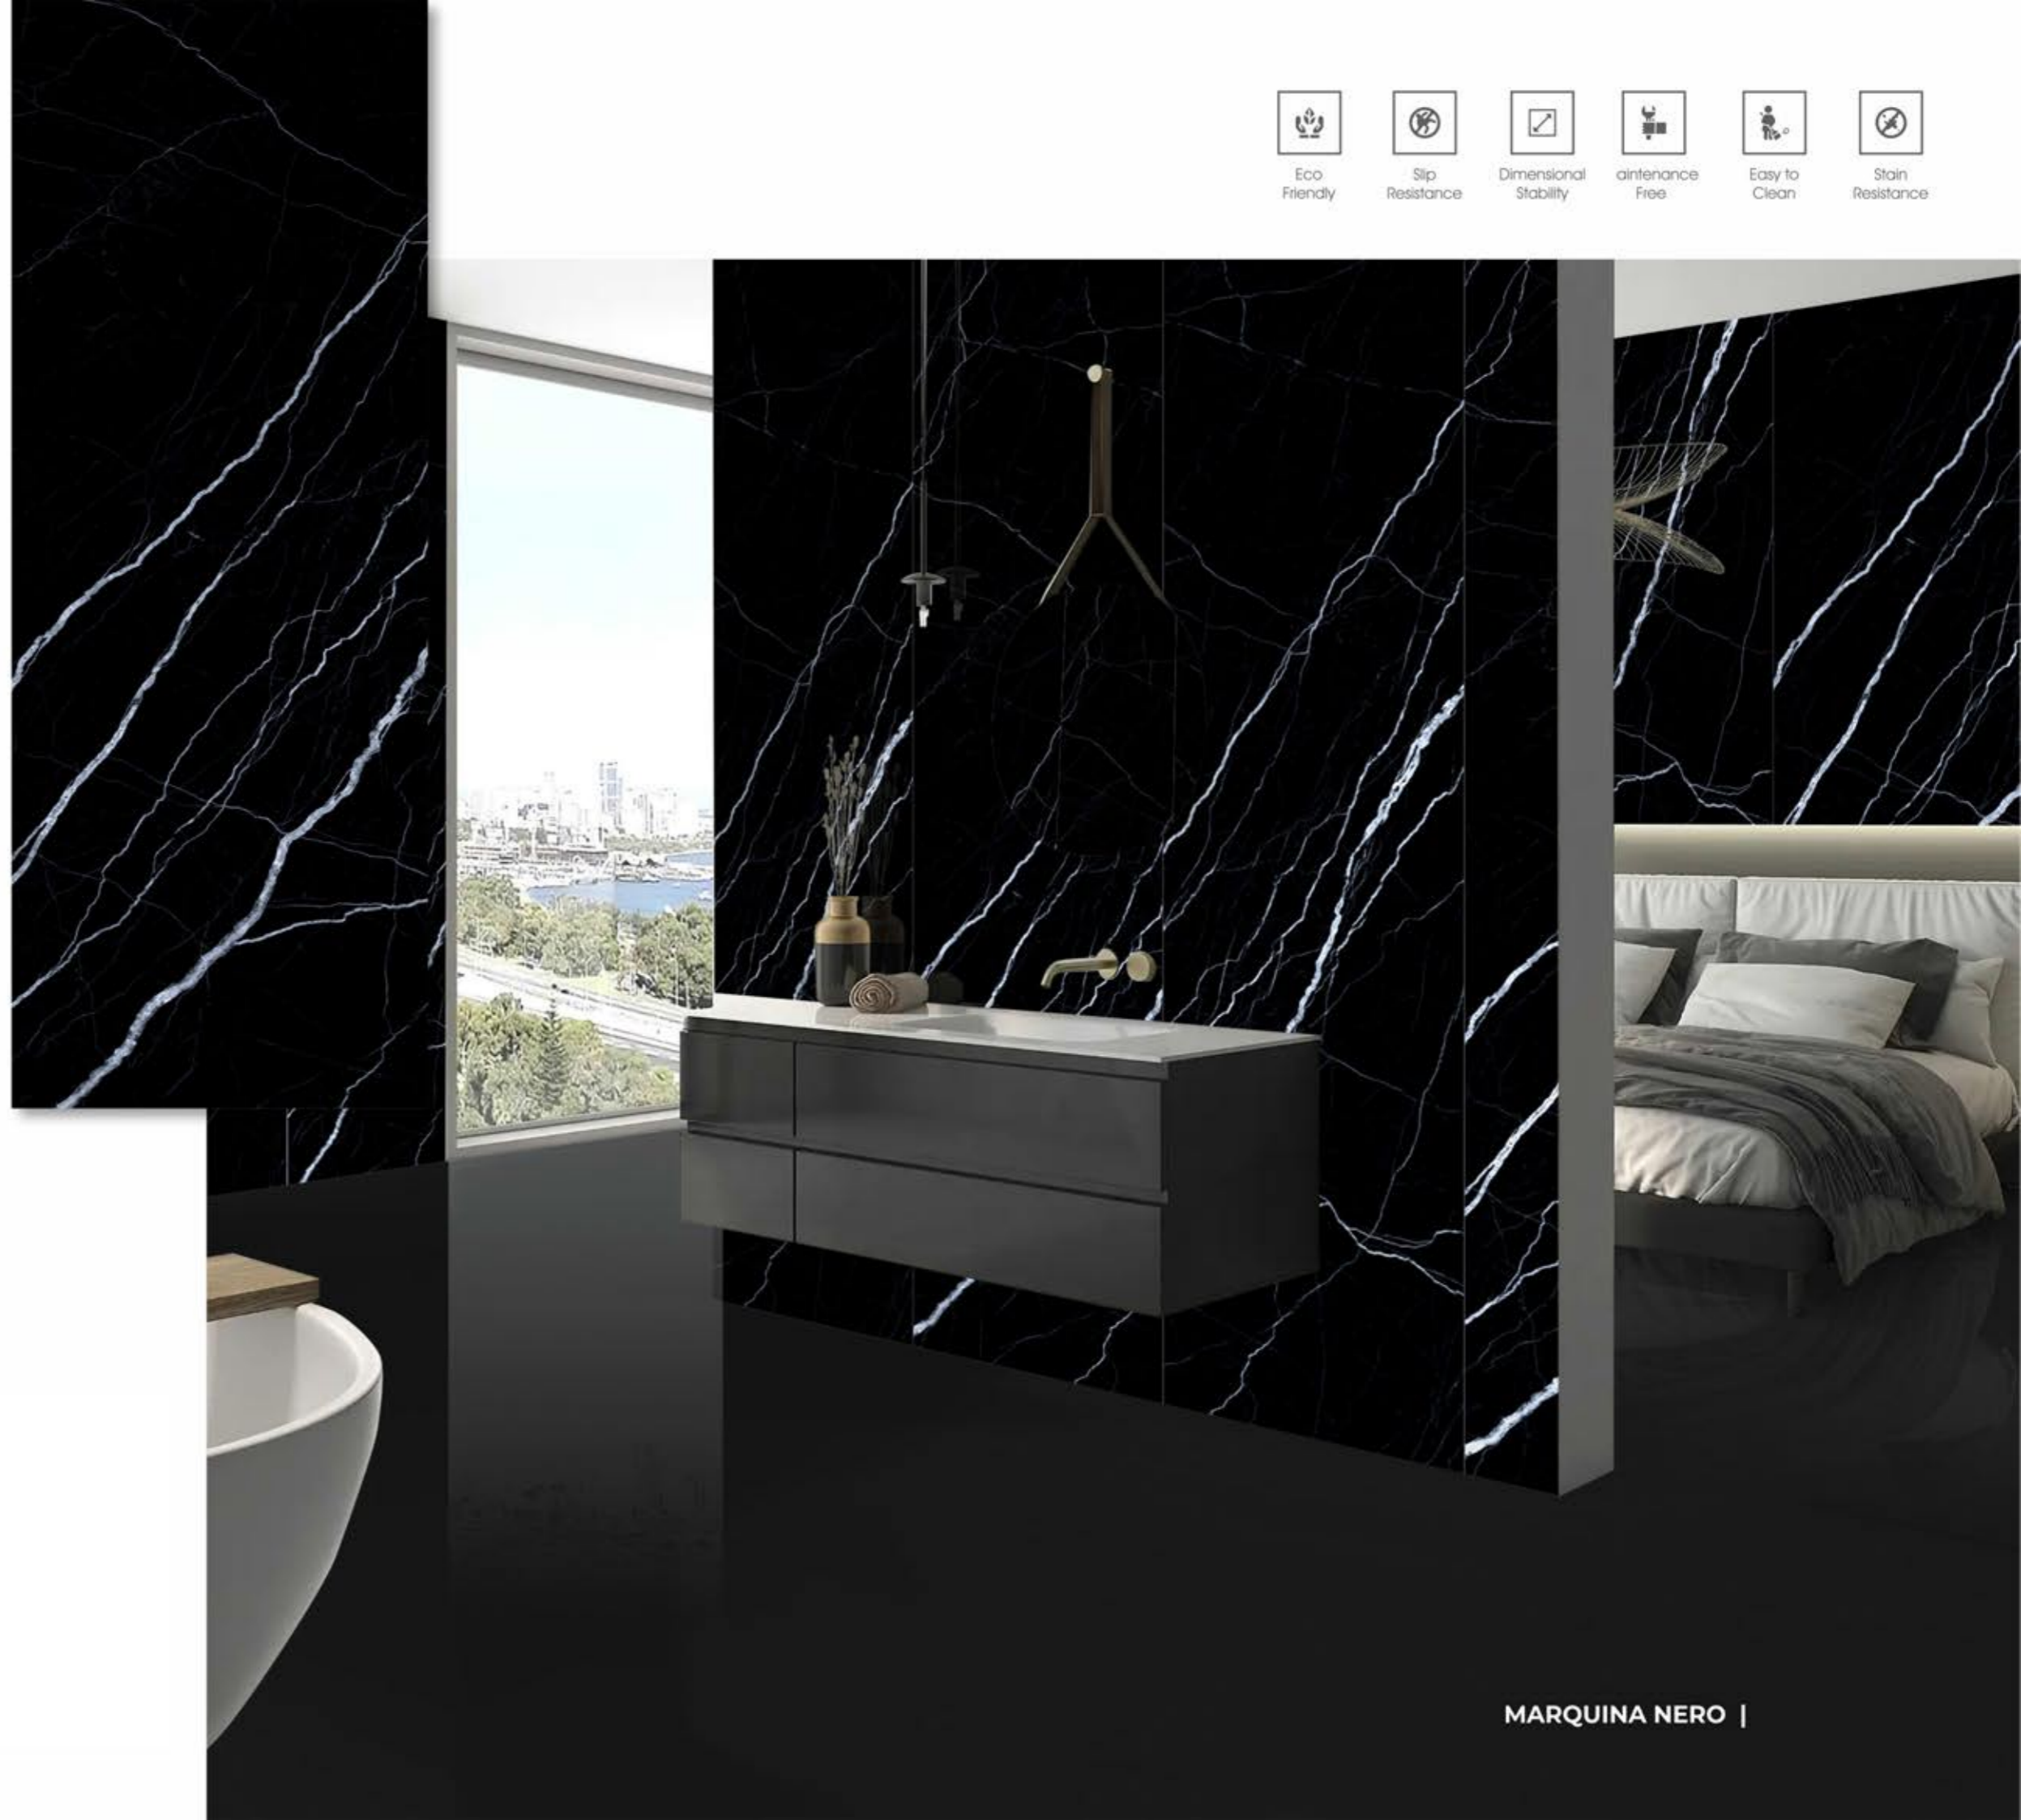

MARQUINA NERO

FINISHES.
GLOSSY | MATT | CARVING

Eco
Friendly

Slip
Resistance

Dimensional
Stability

Maintenance
Free

Easy to
Clean

Stain
Resistance