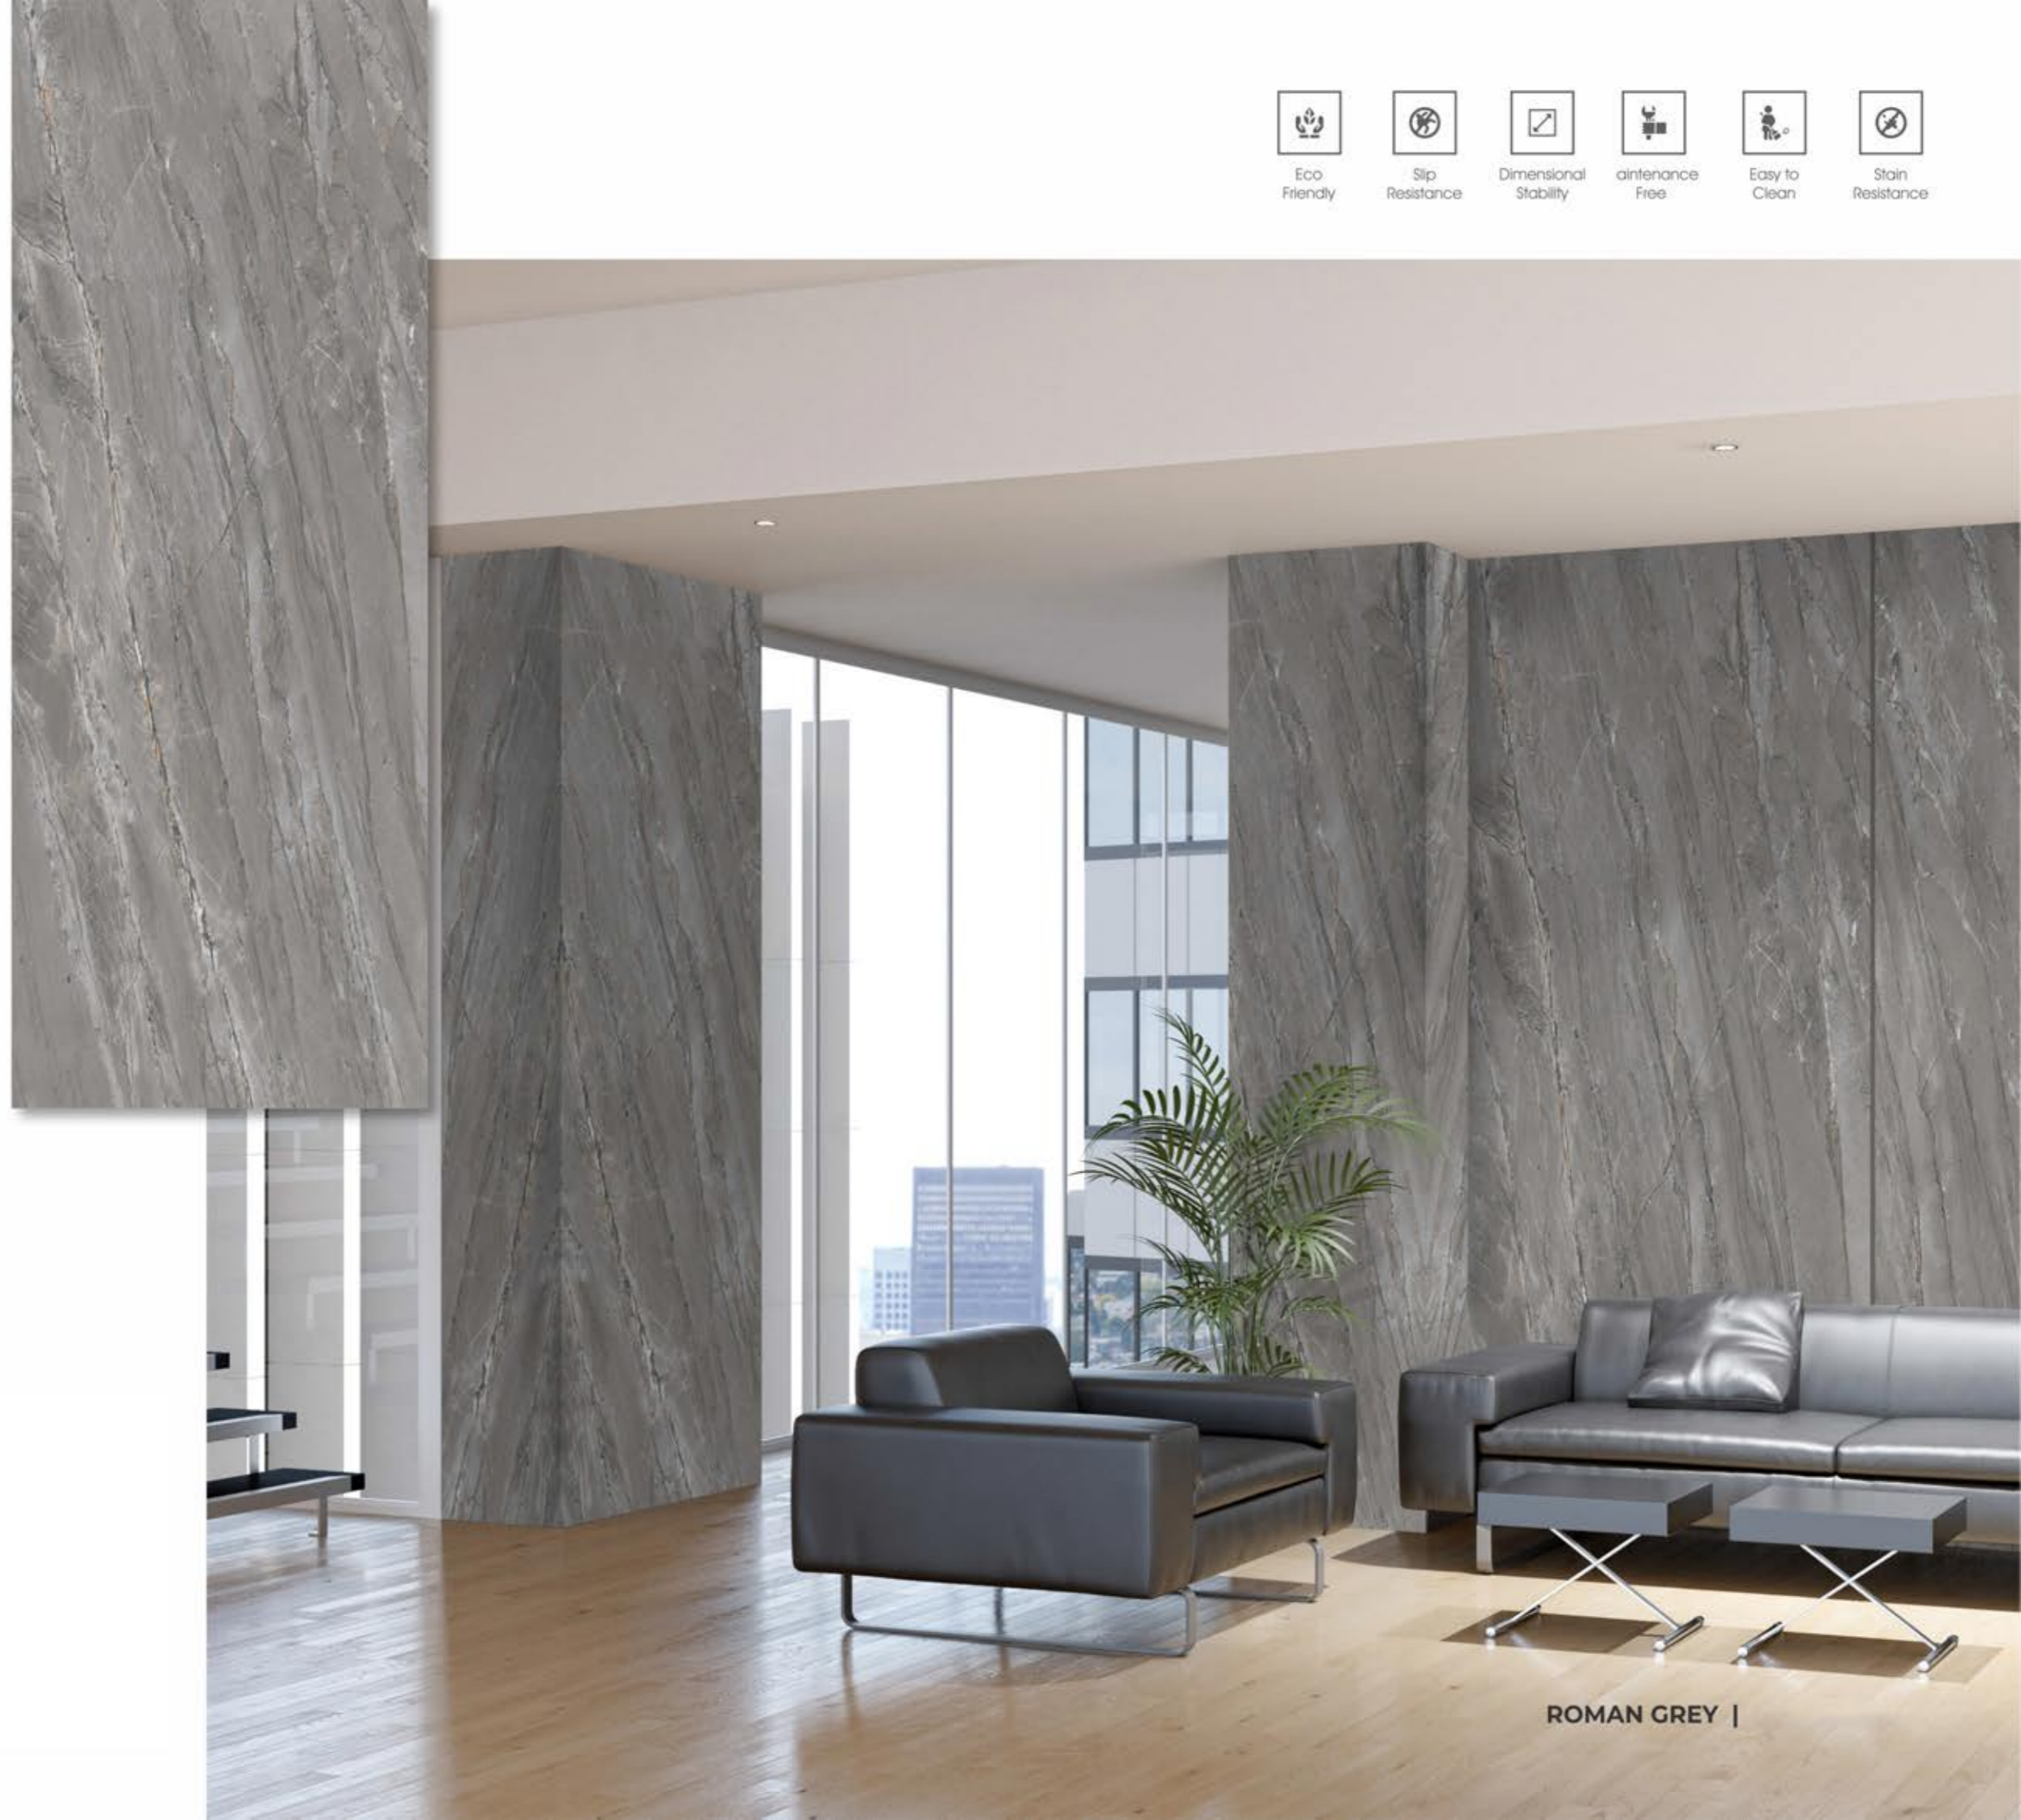

Eco
Friendly

Slip
Resistance

Dimensional
Stability

Maintenance
Free

Easy to
Clean

Stain
Resistance

ROMAN GREY

FINISHES.
GLOSSY | MATT | CARVING

ROMAN GREY |