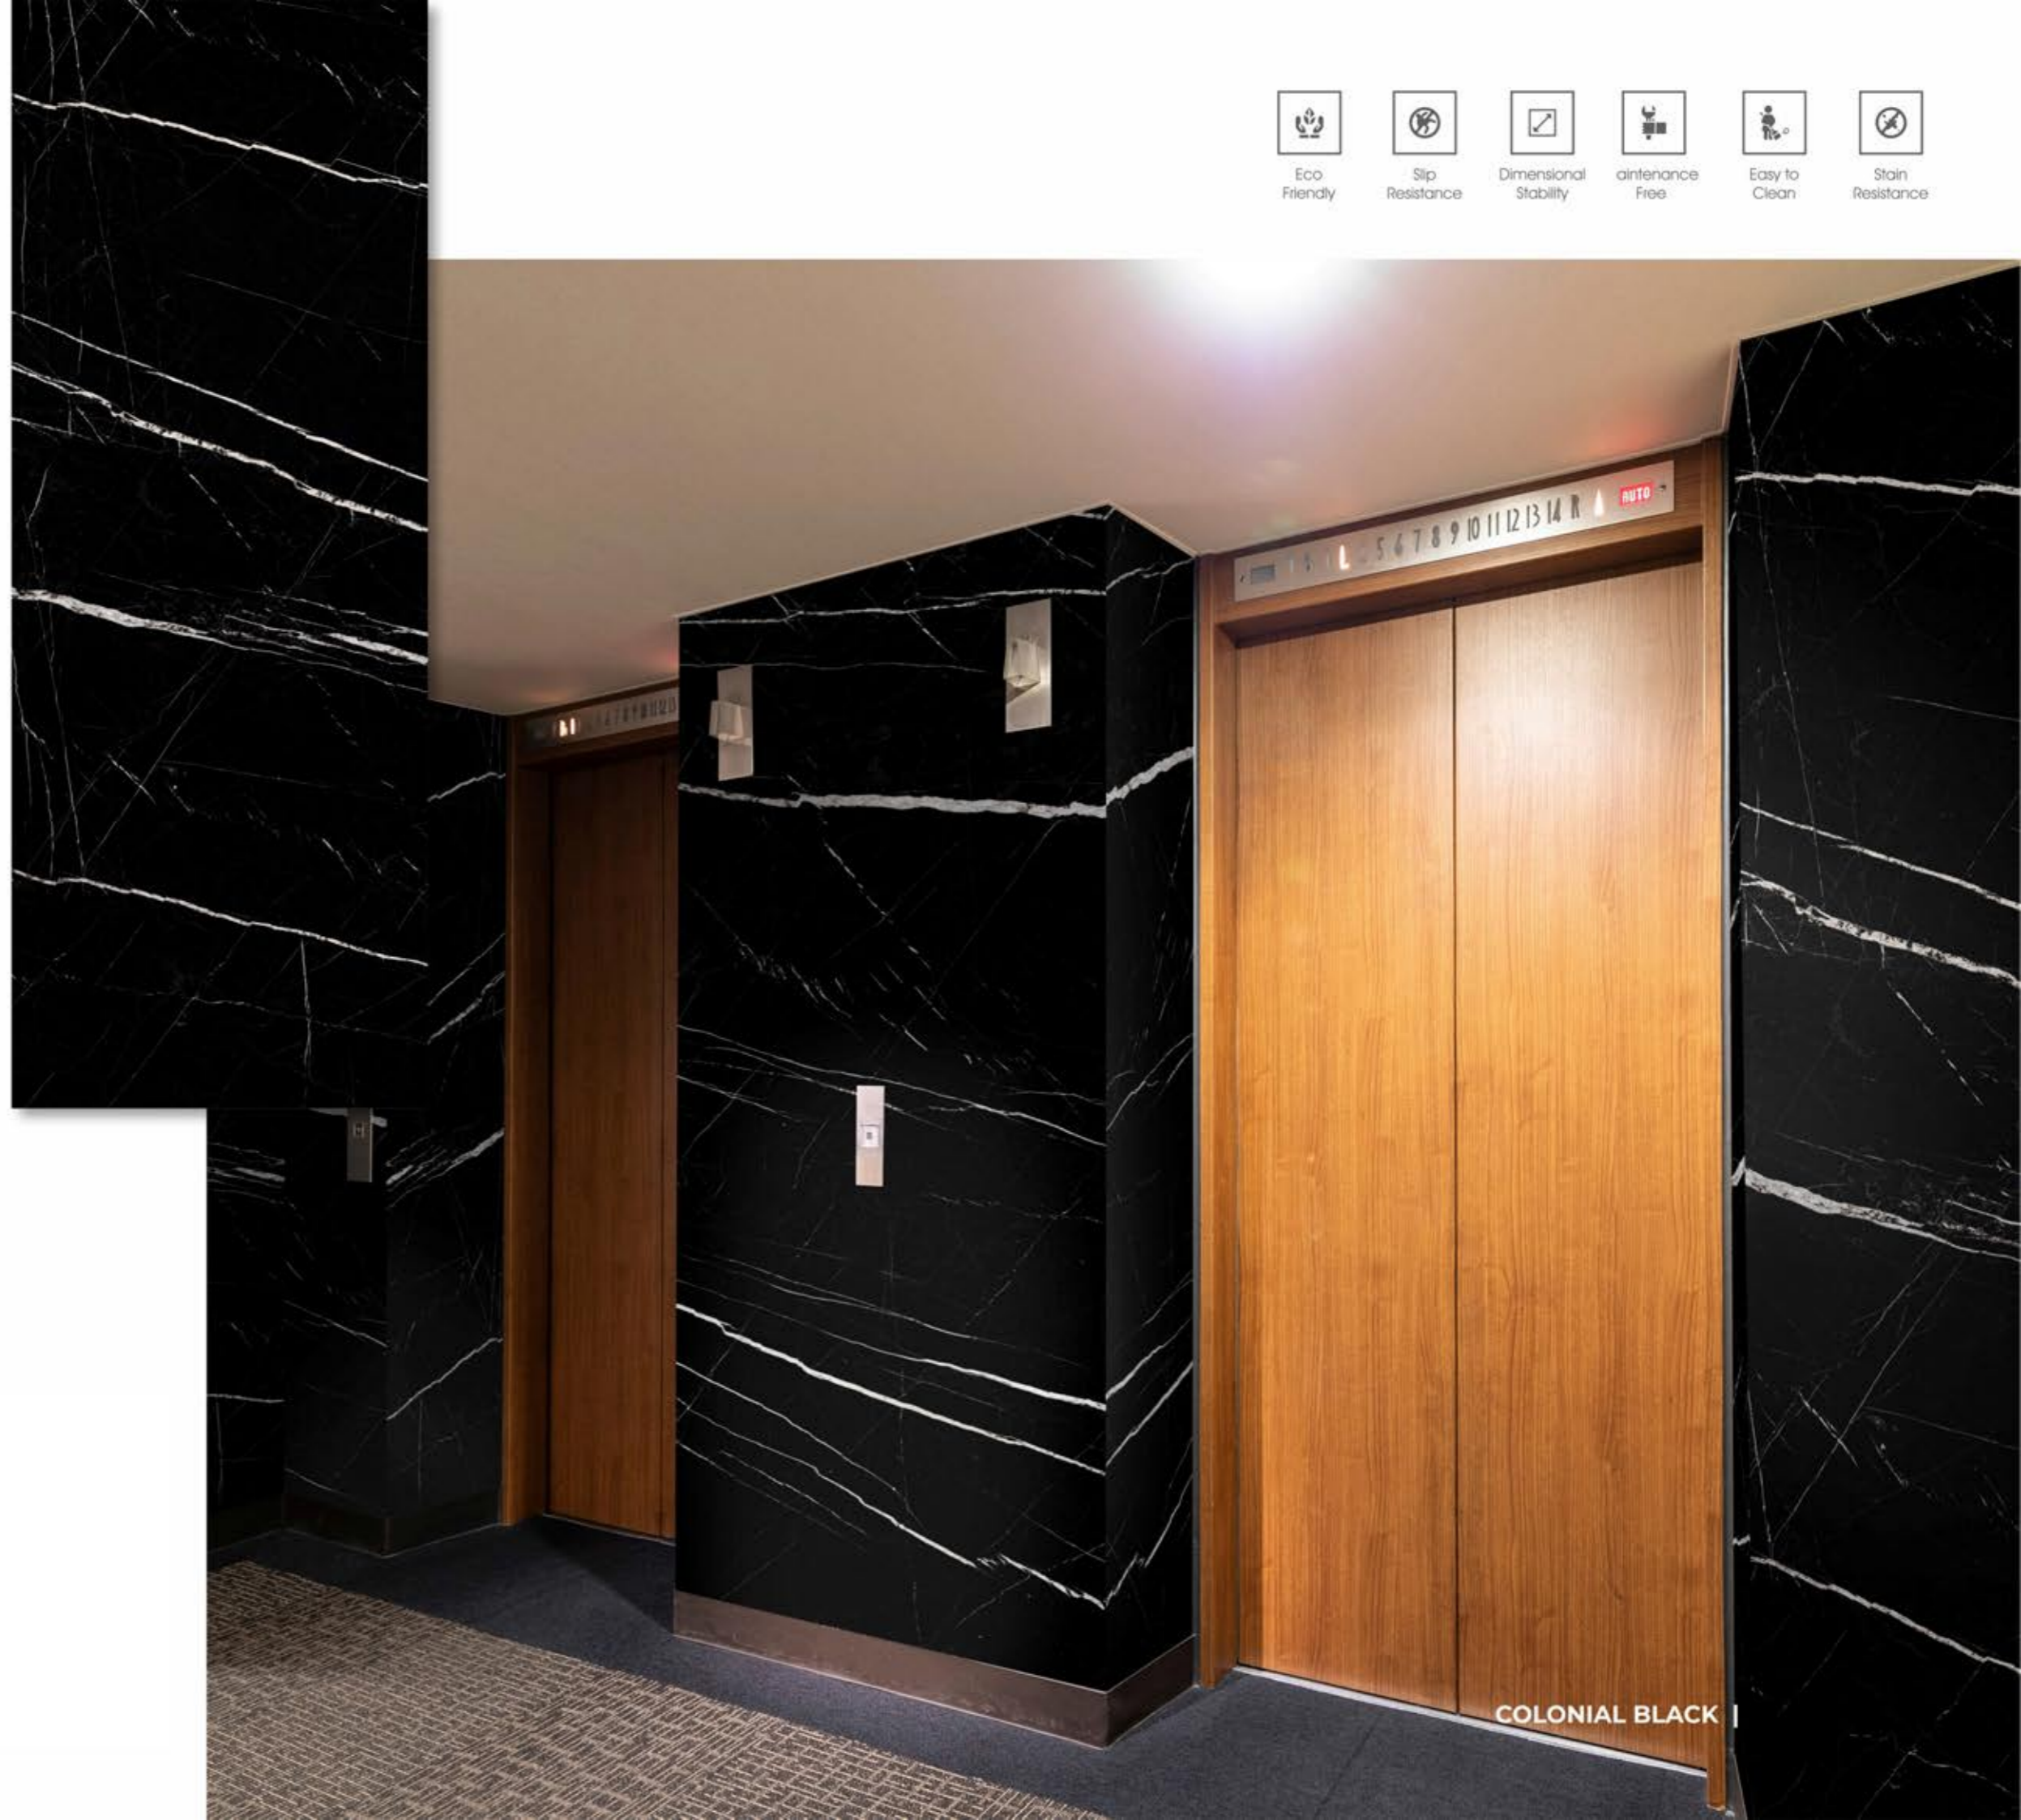

Eco
Friendly

Slip
Resistance

Dimensional
Stability

Maintenance
Free

Easy to
Clean

Stain
Resistance

COLONIAL BLACK

FINISHES.
GLOSSY | MATT | CARVING