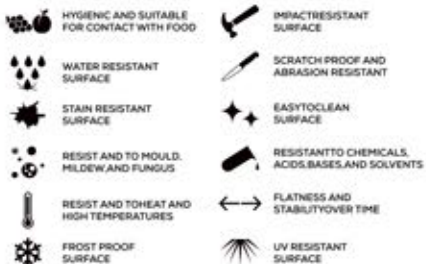

TECHNICAL FEATURES