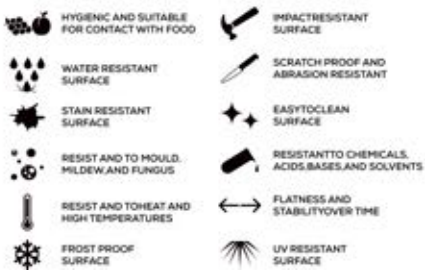

EDGE PROFILE POSSIBILITIES

S&P
SERIES

GALAXY BROWN

AVAILABLE

**GLOSSY
& MATT
SURFACE**

APPLICATION AREAS

TECHNICAL FEATURES

EDGE PROFILE POSSIBILITIES