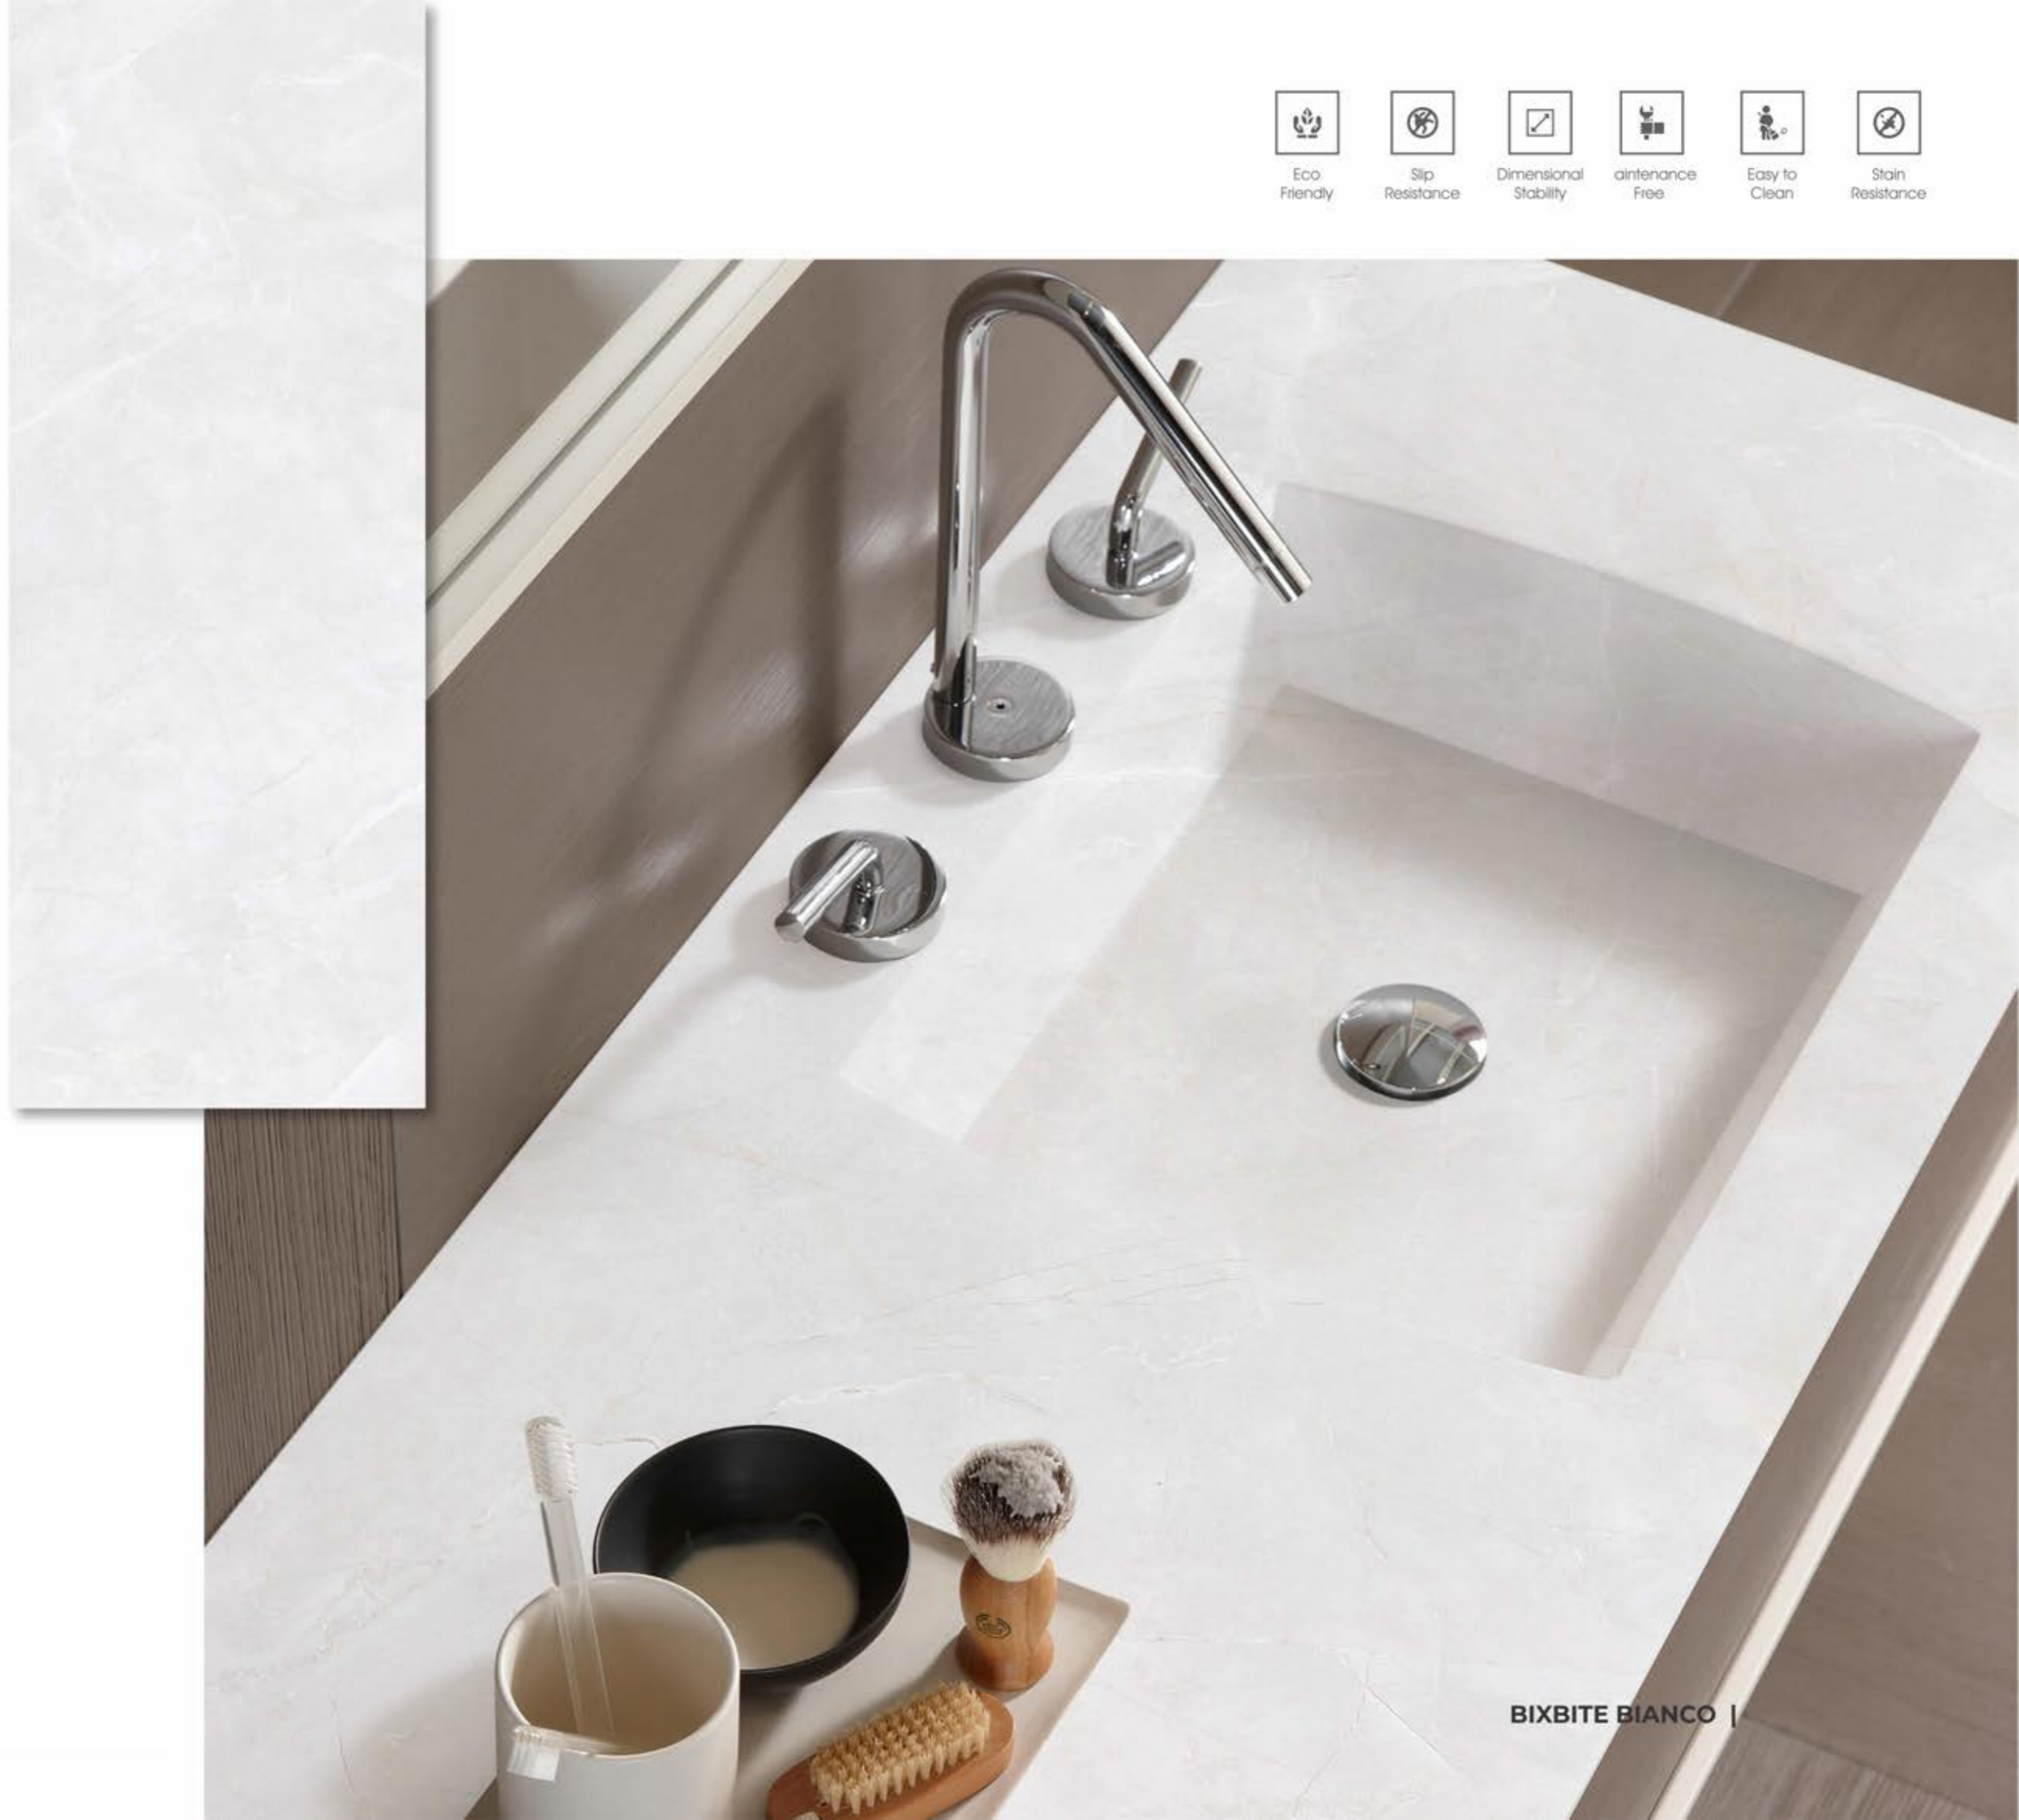

Slip
Resistance

Dimensional
Stability

Maintenance
Free

Easy to
Clean

Stain
Resistance

BIXBITE BIANCO |

**BRECCIA
BM**

FINISHES.
GLOSSY | MATT | CARVING