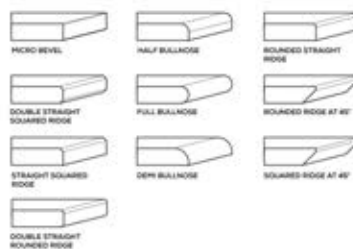

SMOKEY GREY

AVAILABLE

**GLOSSY
& MATT
SURFACE**

APPLICATION AREAS

TECHNICAL FEATURES

EDGE PROFILE POSSIBILITIES

SPECIAL COLOUR SERIES

ULTRA GREY