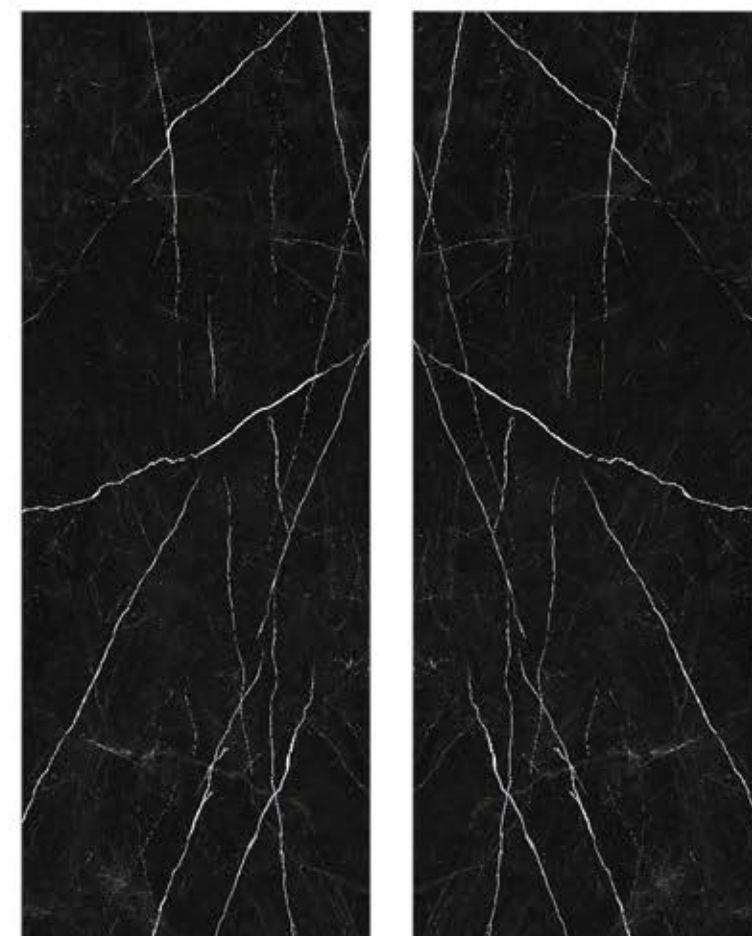

PRODUCT
CASTANO RAGNO

FINISH
GLOSSY / MATT

SIZE
1200X3200MM

Bookmatch
COLLECTION

PRODUCT
ECLAIR NOUVELLE

FINISH
GLOSSY / MATT

SIZE
1200X3200MM

Bookmatch
COLLECTION