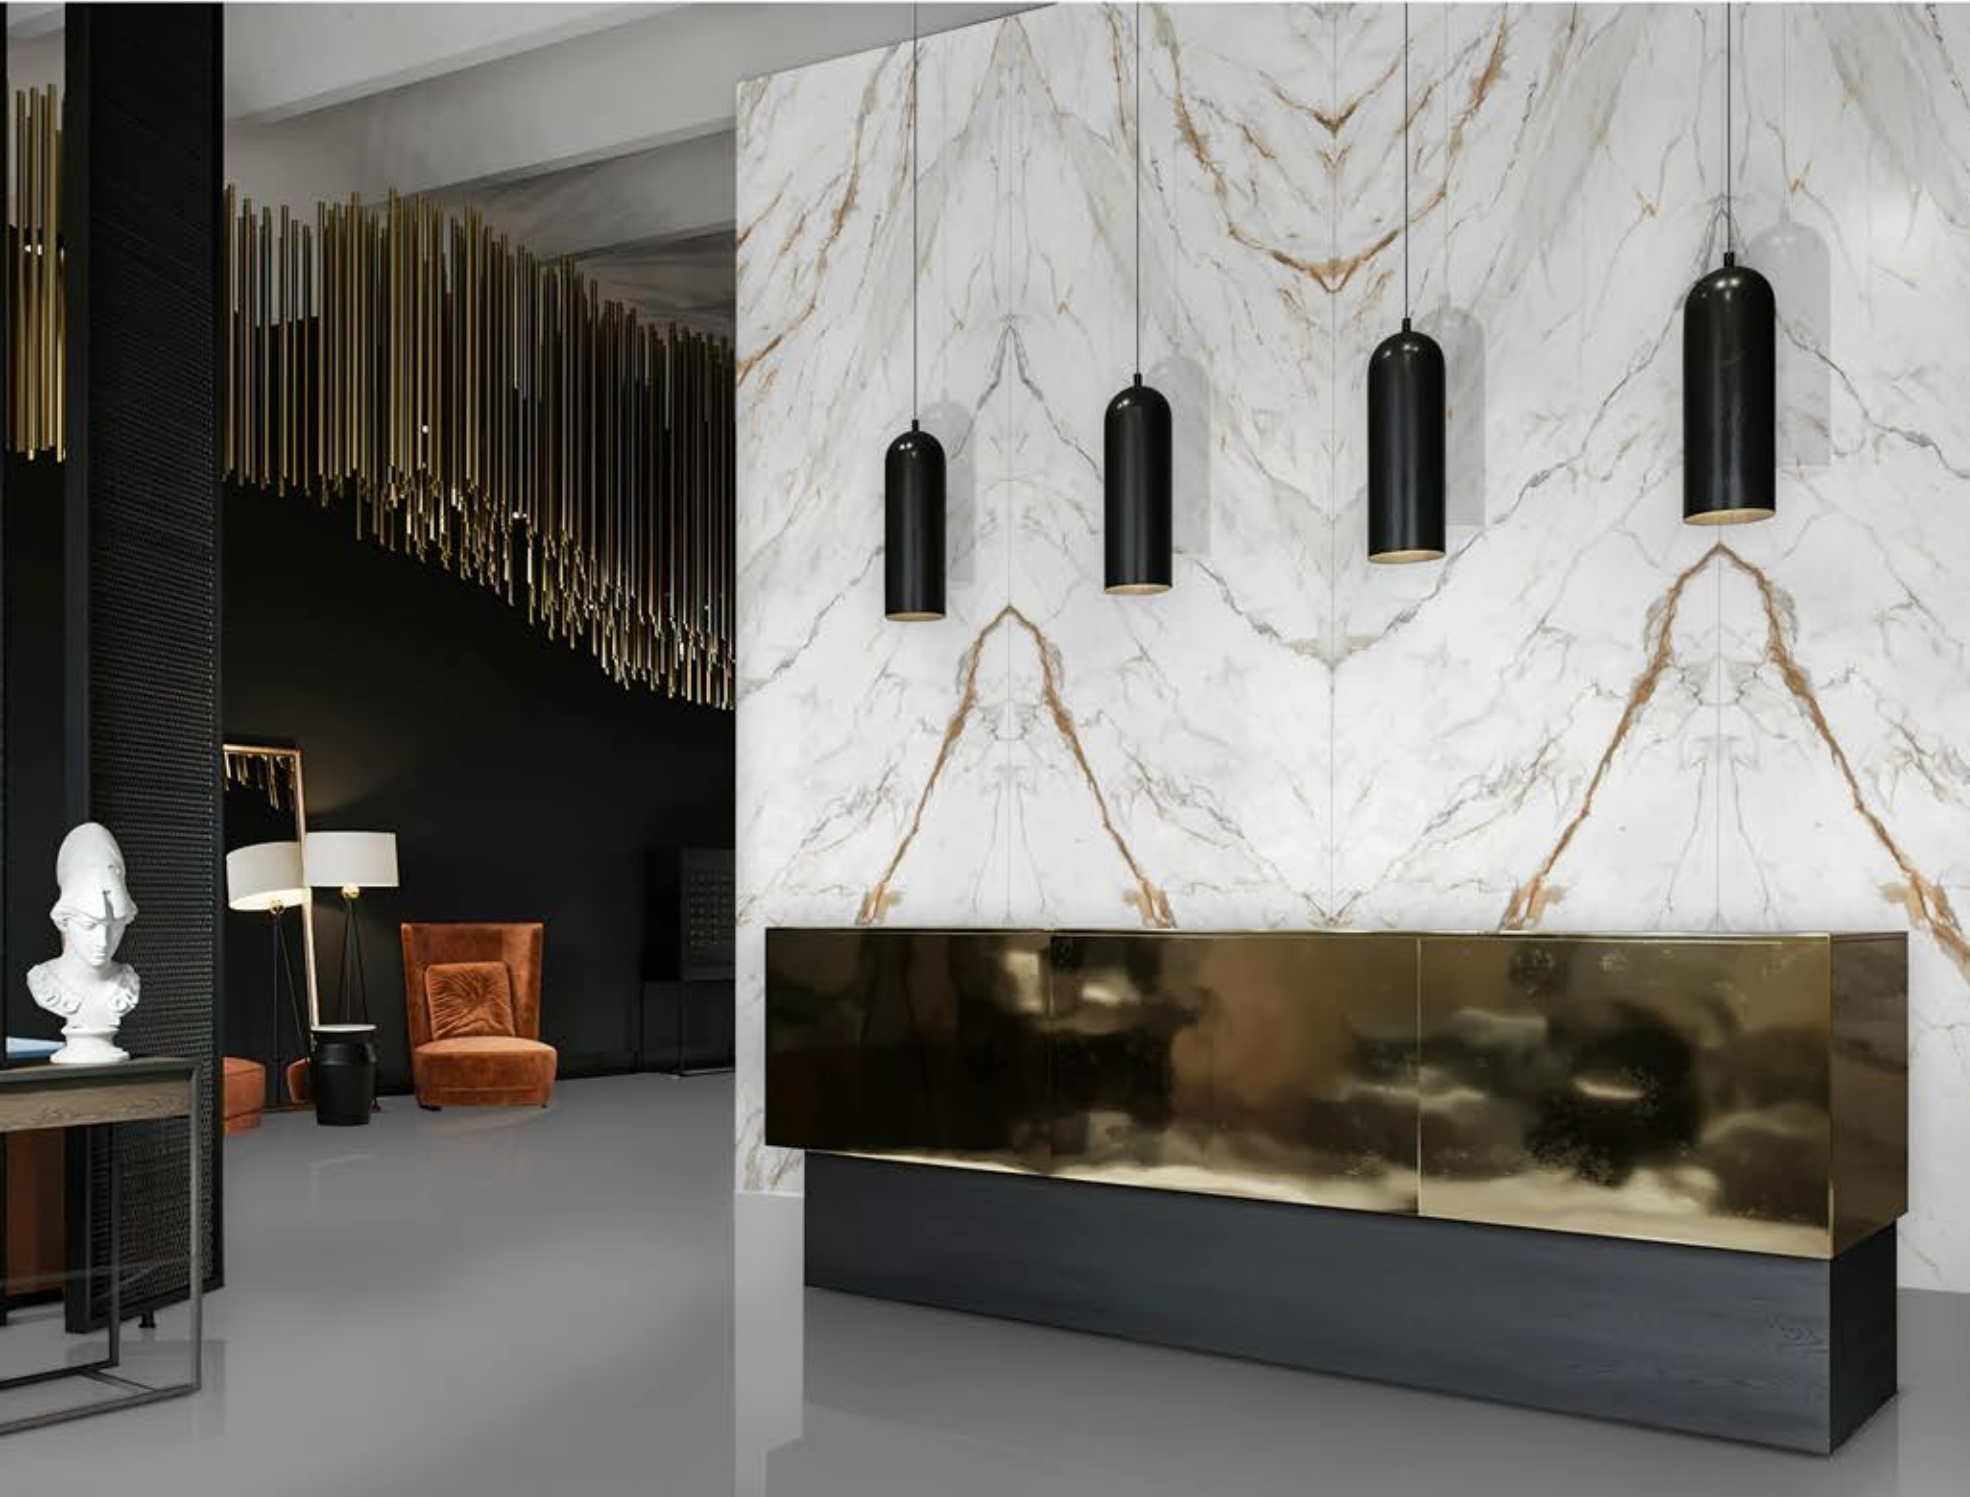

PRODUCT
MODO DE MARIANS

FINISH
GLOSSY / MATT

SIZE
1200X3200MM

Bookmatch
COLLECTION

PRODUCT
OSSIDATO VENE

FINISH
GLOSSY / MATT

SIZE
1200X3200MM

Bookmatch
COLLECTION