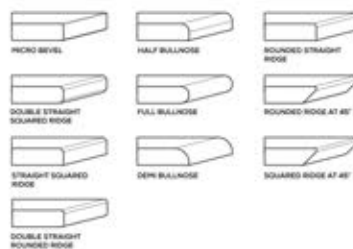

S&P
SERIES

GALAXY CREMA

AVAILABLE

**GLOSSY
& MATT
SURFACE**

APPLICATION AREAS

TECHNICAL FEATURES

EDGE PROFILE POSSIBILITIES

S&P
SERIES