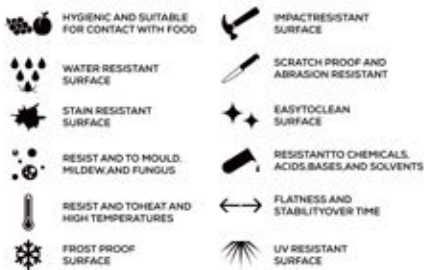

PANDA WHITE |

S&P
SERIES

ZOOM

GALAXY BEIGE

AVAILABLE

**GLOSSY
& MATT
SURFACE**

APPLICATION AREAS

TECHNICAL FEATURES