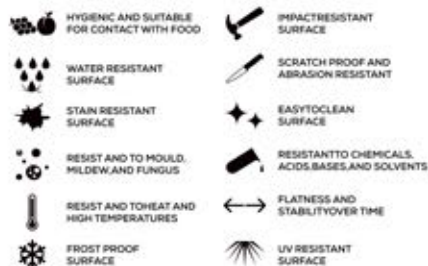

TECHNICAL FEATURES