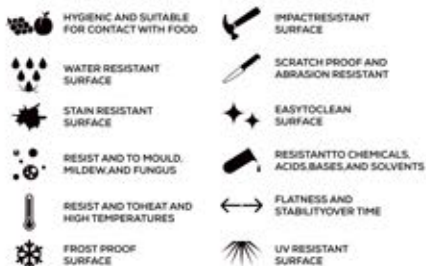

TECHNICAL FEATURES