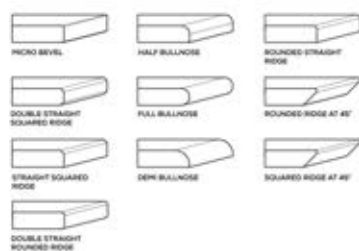

EDGE PROFILE POSSIBILITIES