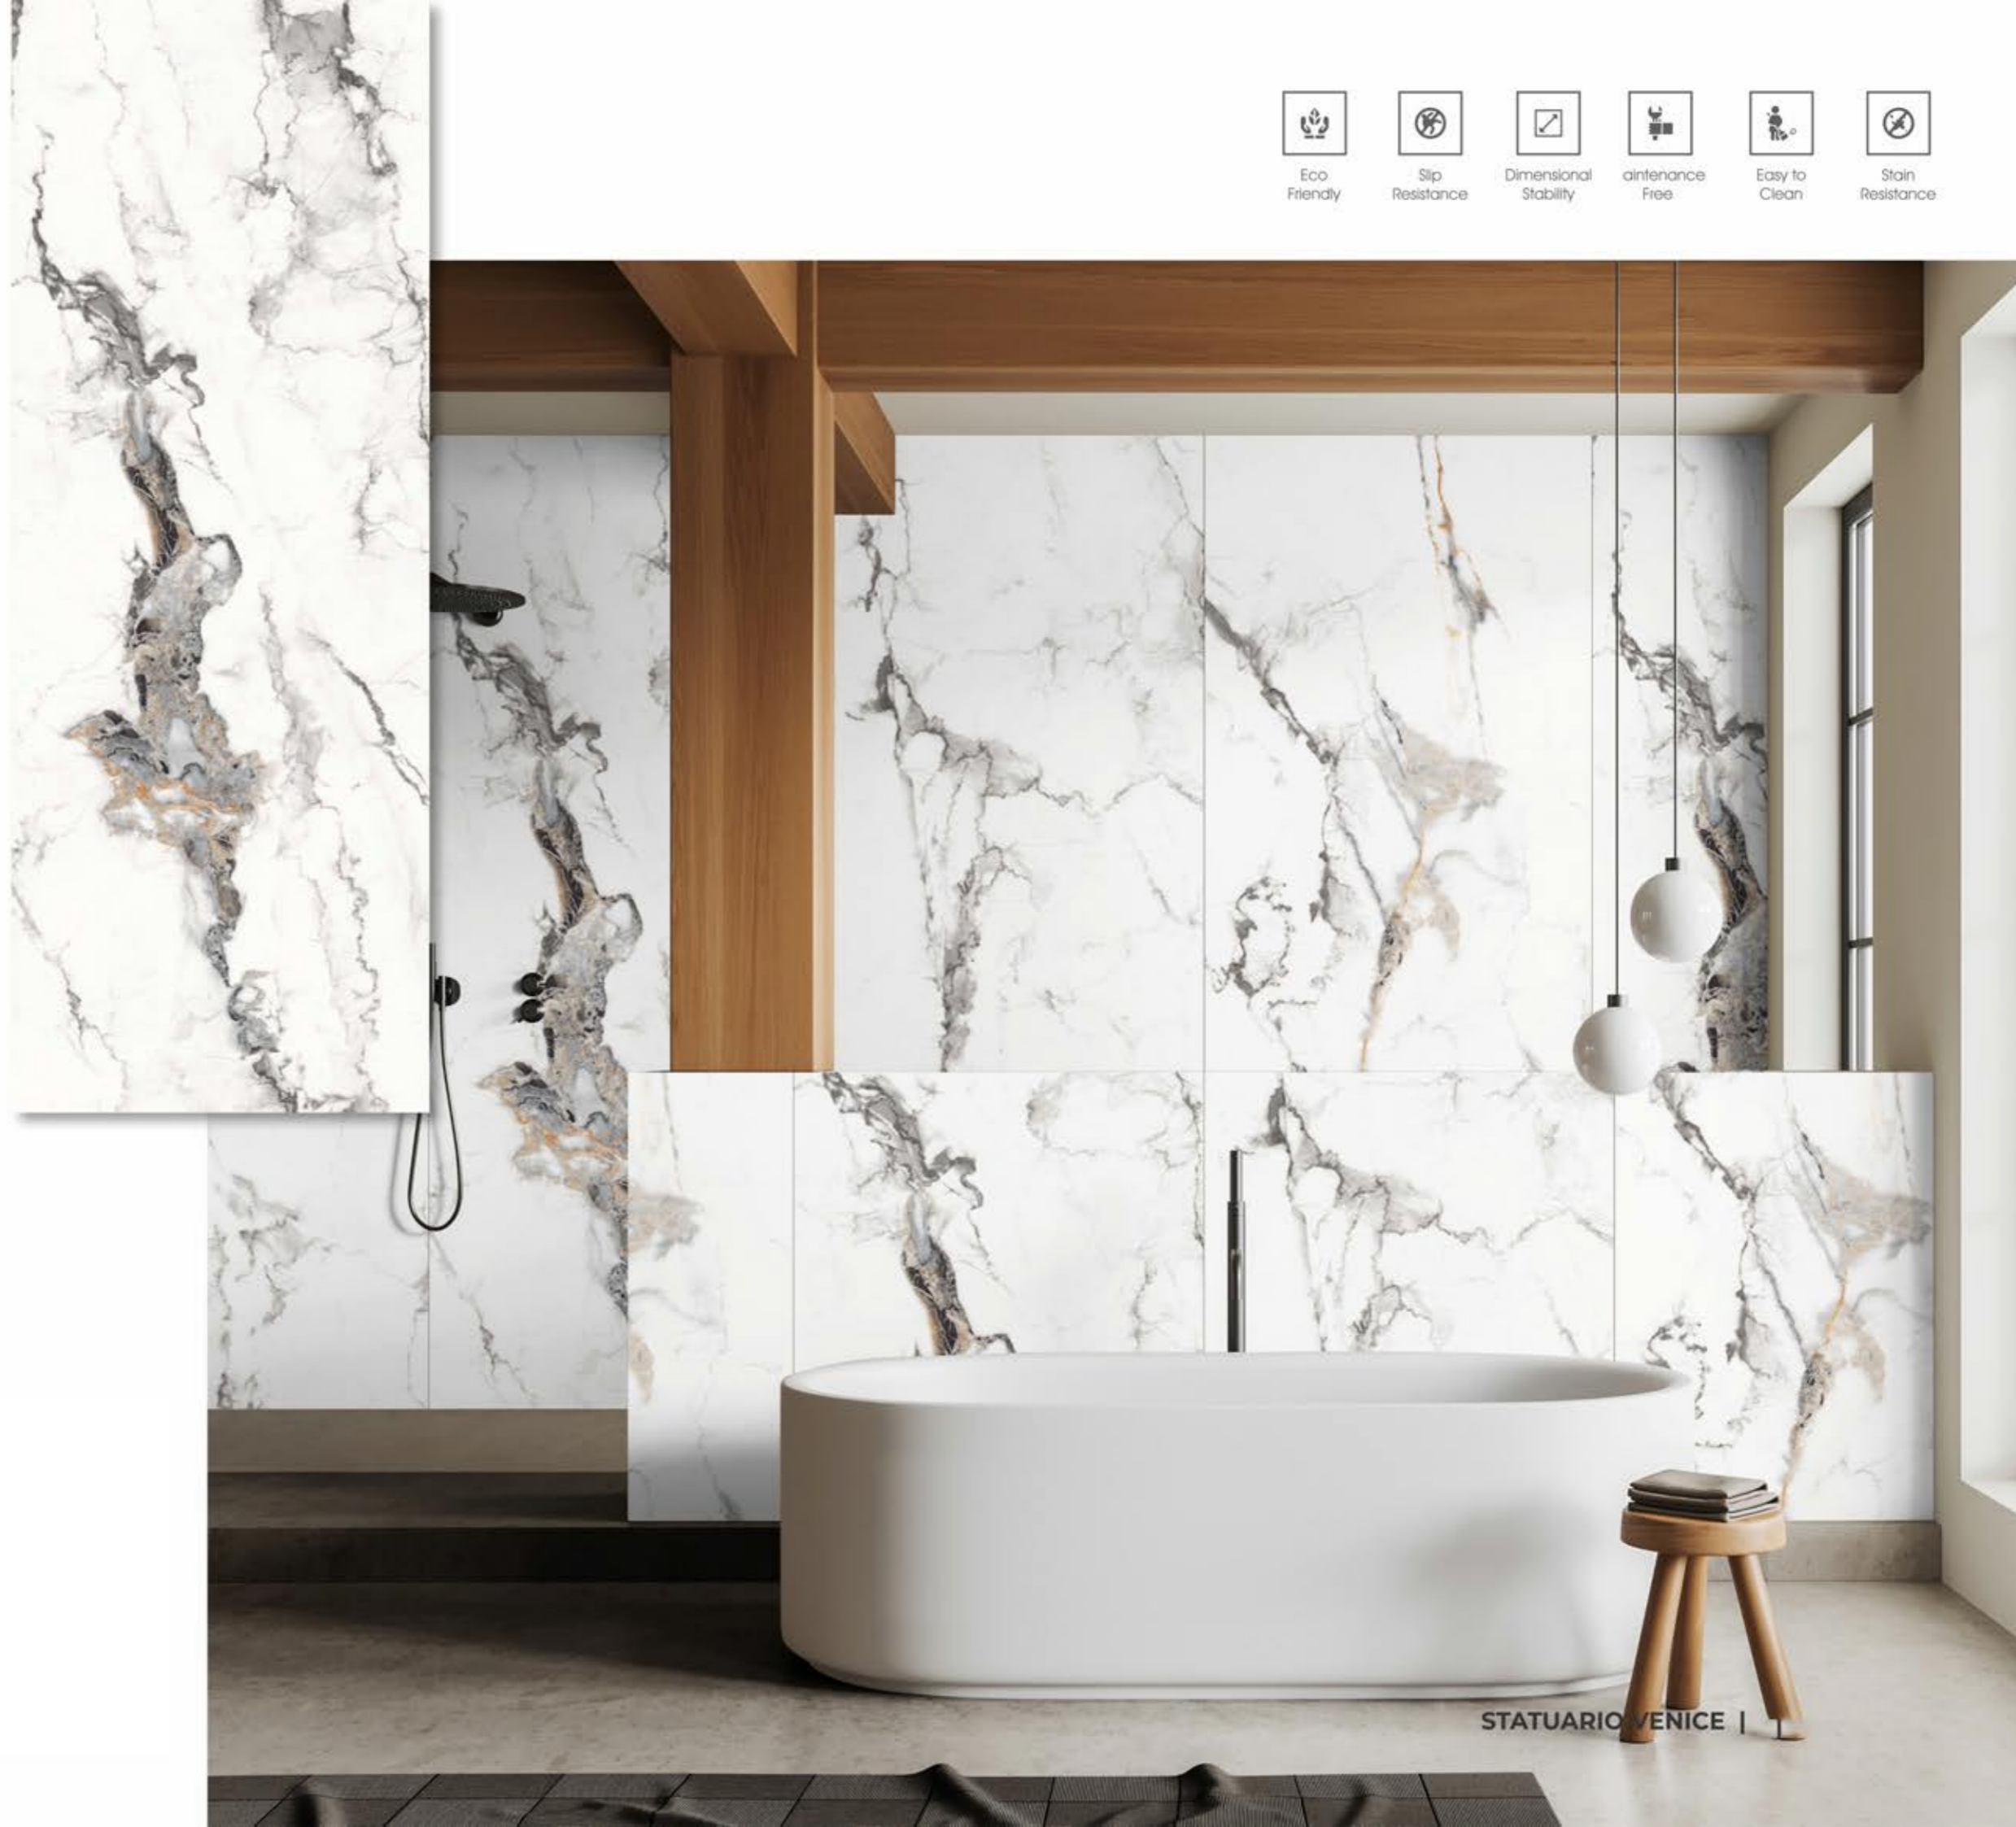

Eco
Friendly

Slip
Resistance

Dimensional
Stability

Maintenance
Free

Easy to
Clean

Stain
Resistance

STATUARIO VENICE

FINISHES.
GLOSSY | MATT | CARVING

STATUARIO VENICE |