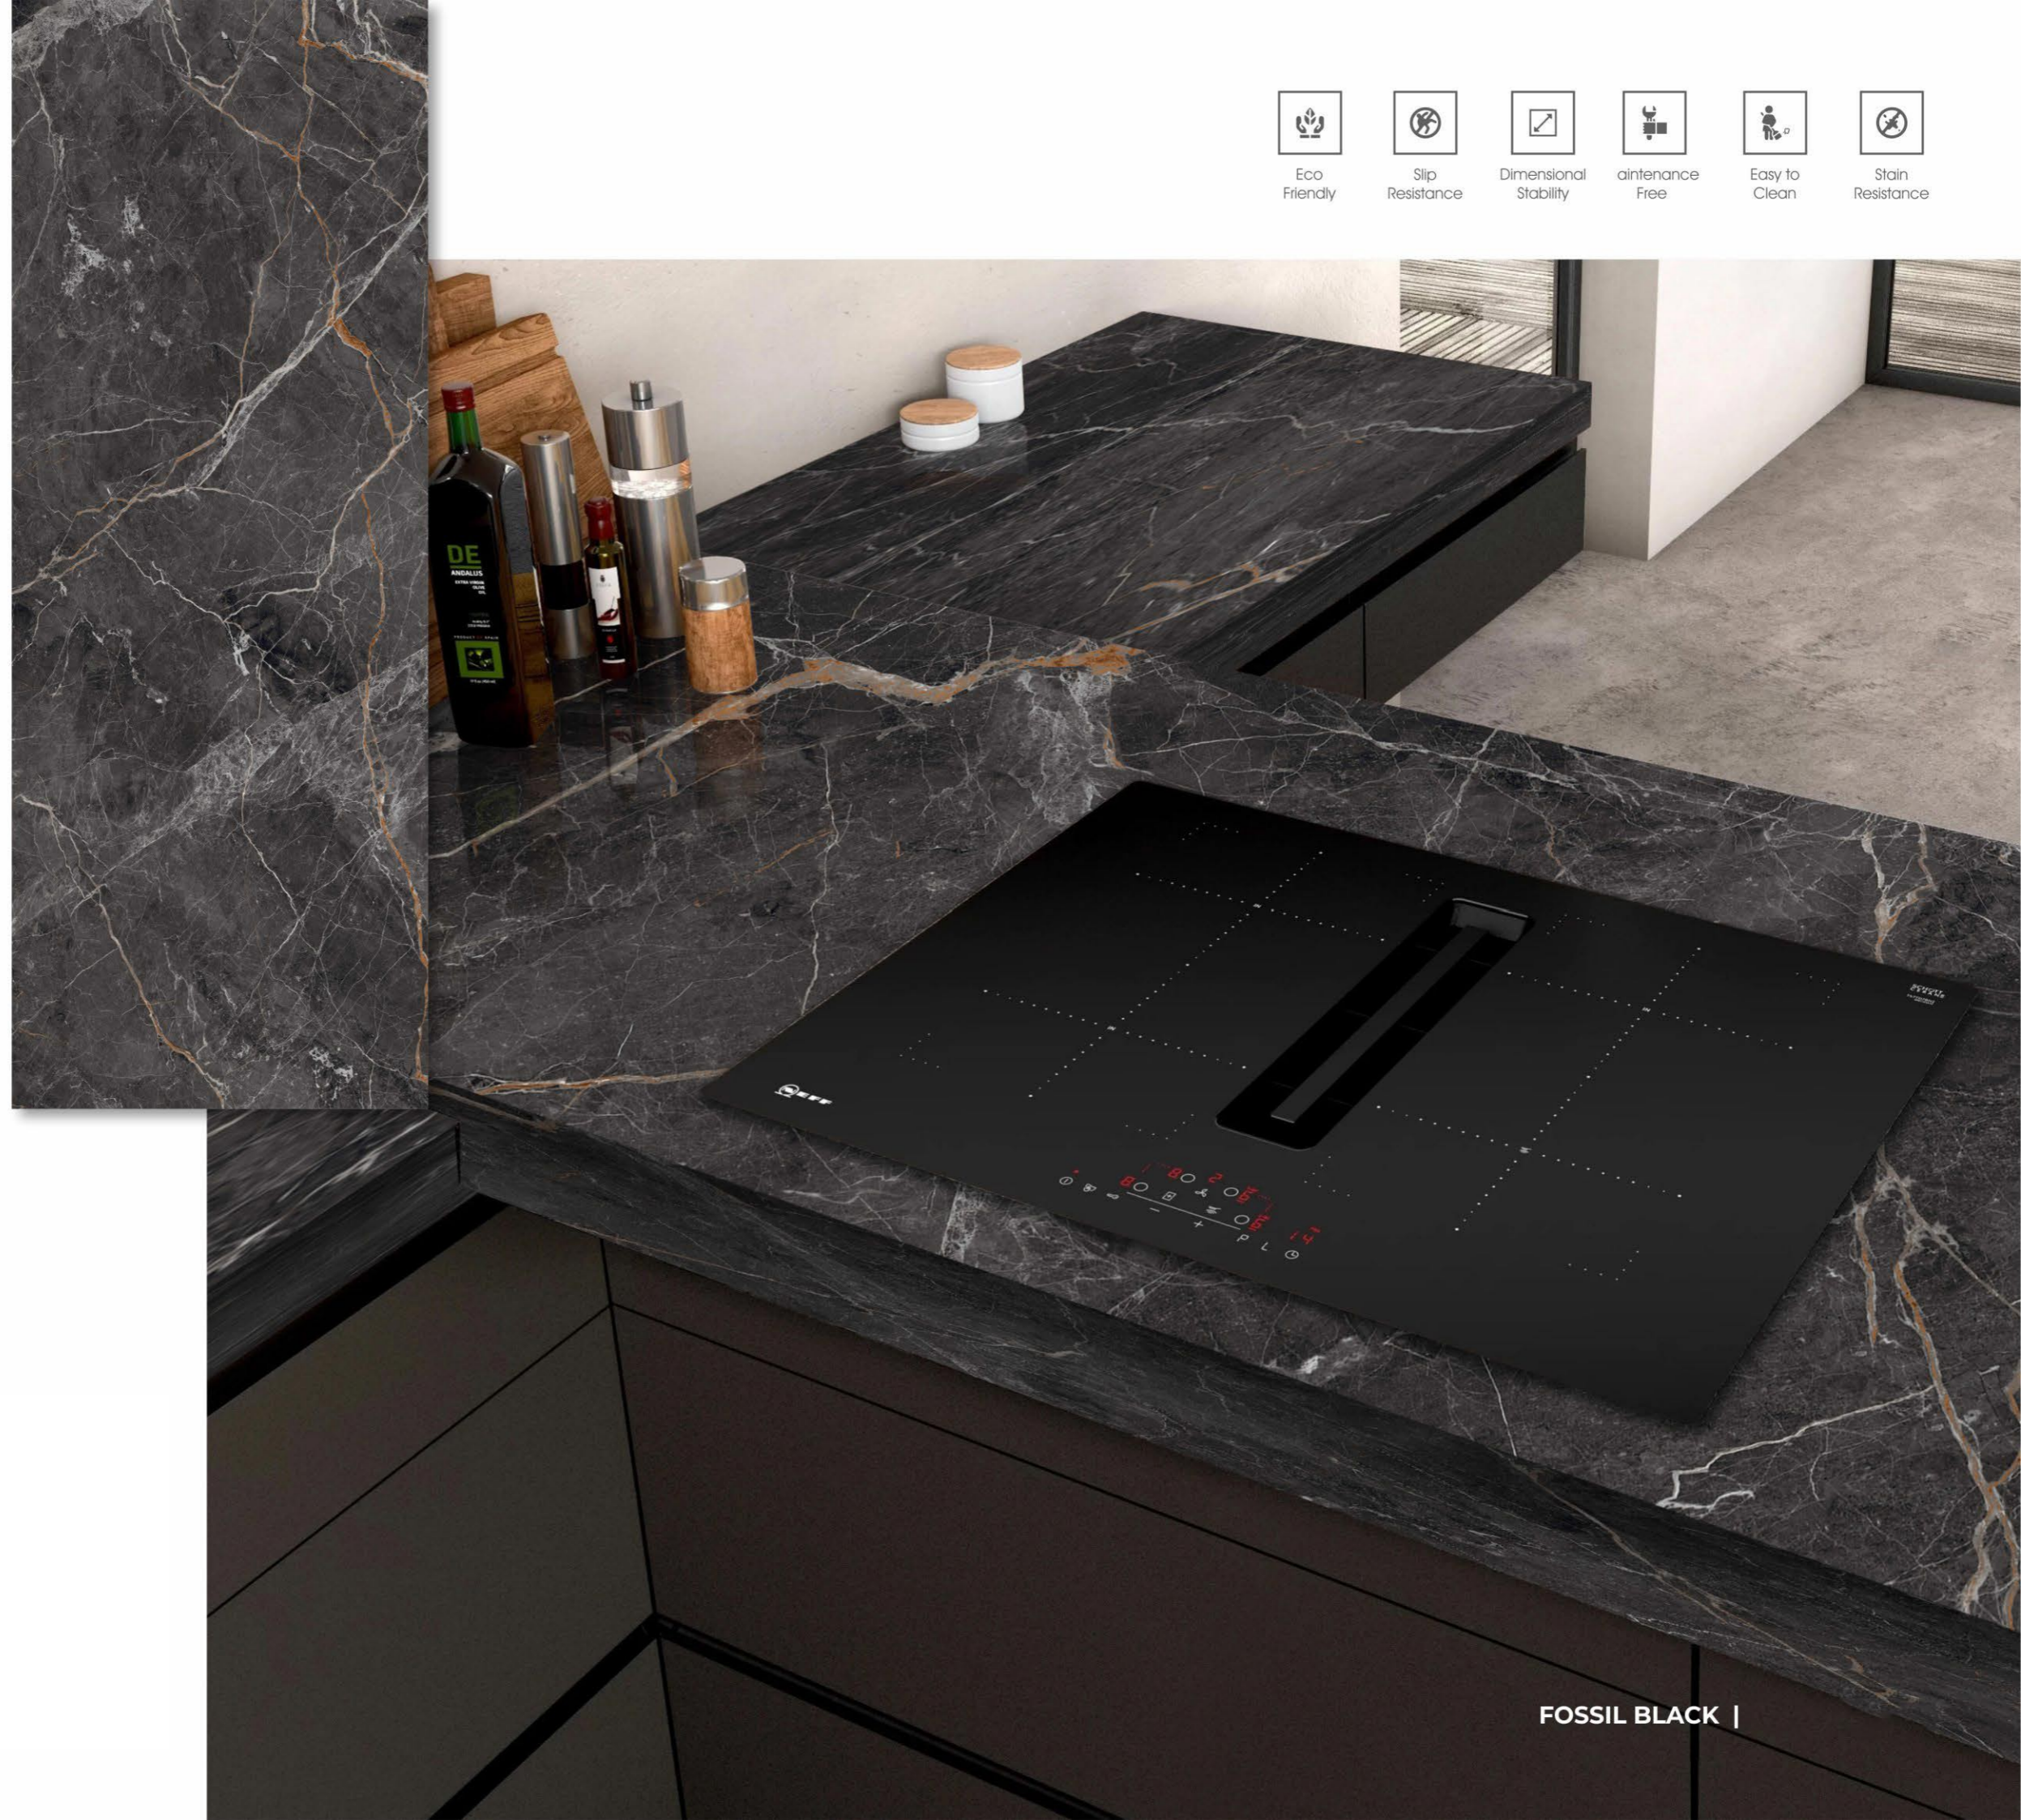

Slip
Resistance

Dimensional
Stability

Maintenance
Free

Easy to
Clean

Stain
Resistance

FLURY GREY |

FOSSIL BLACK

FINISHES.
GLOSSY | MATT | CARVING