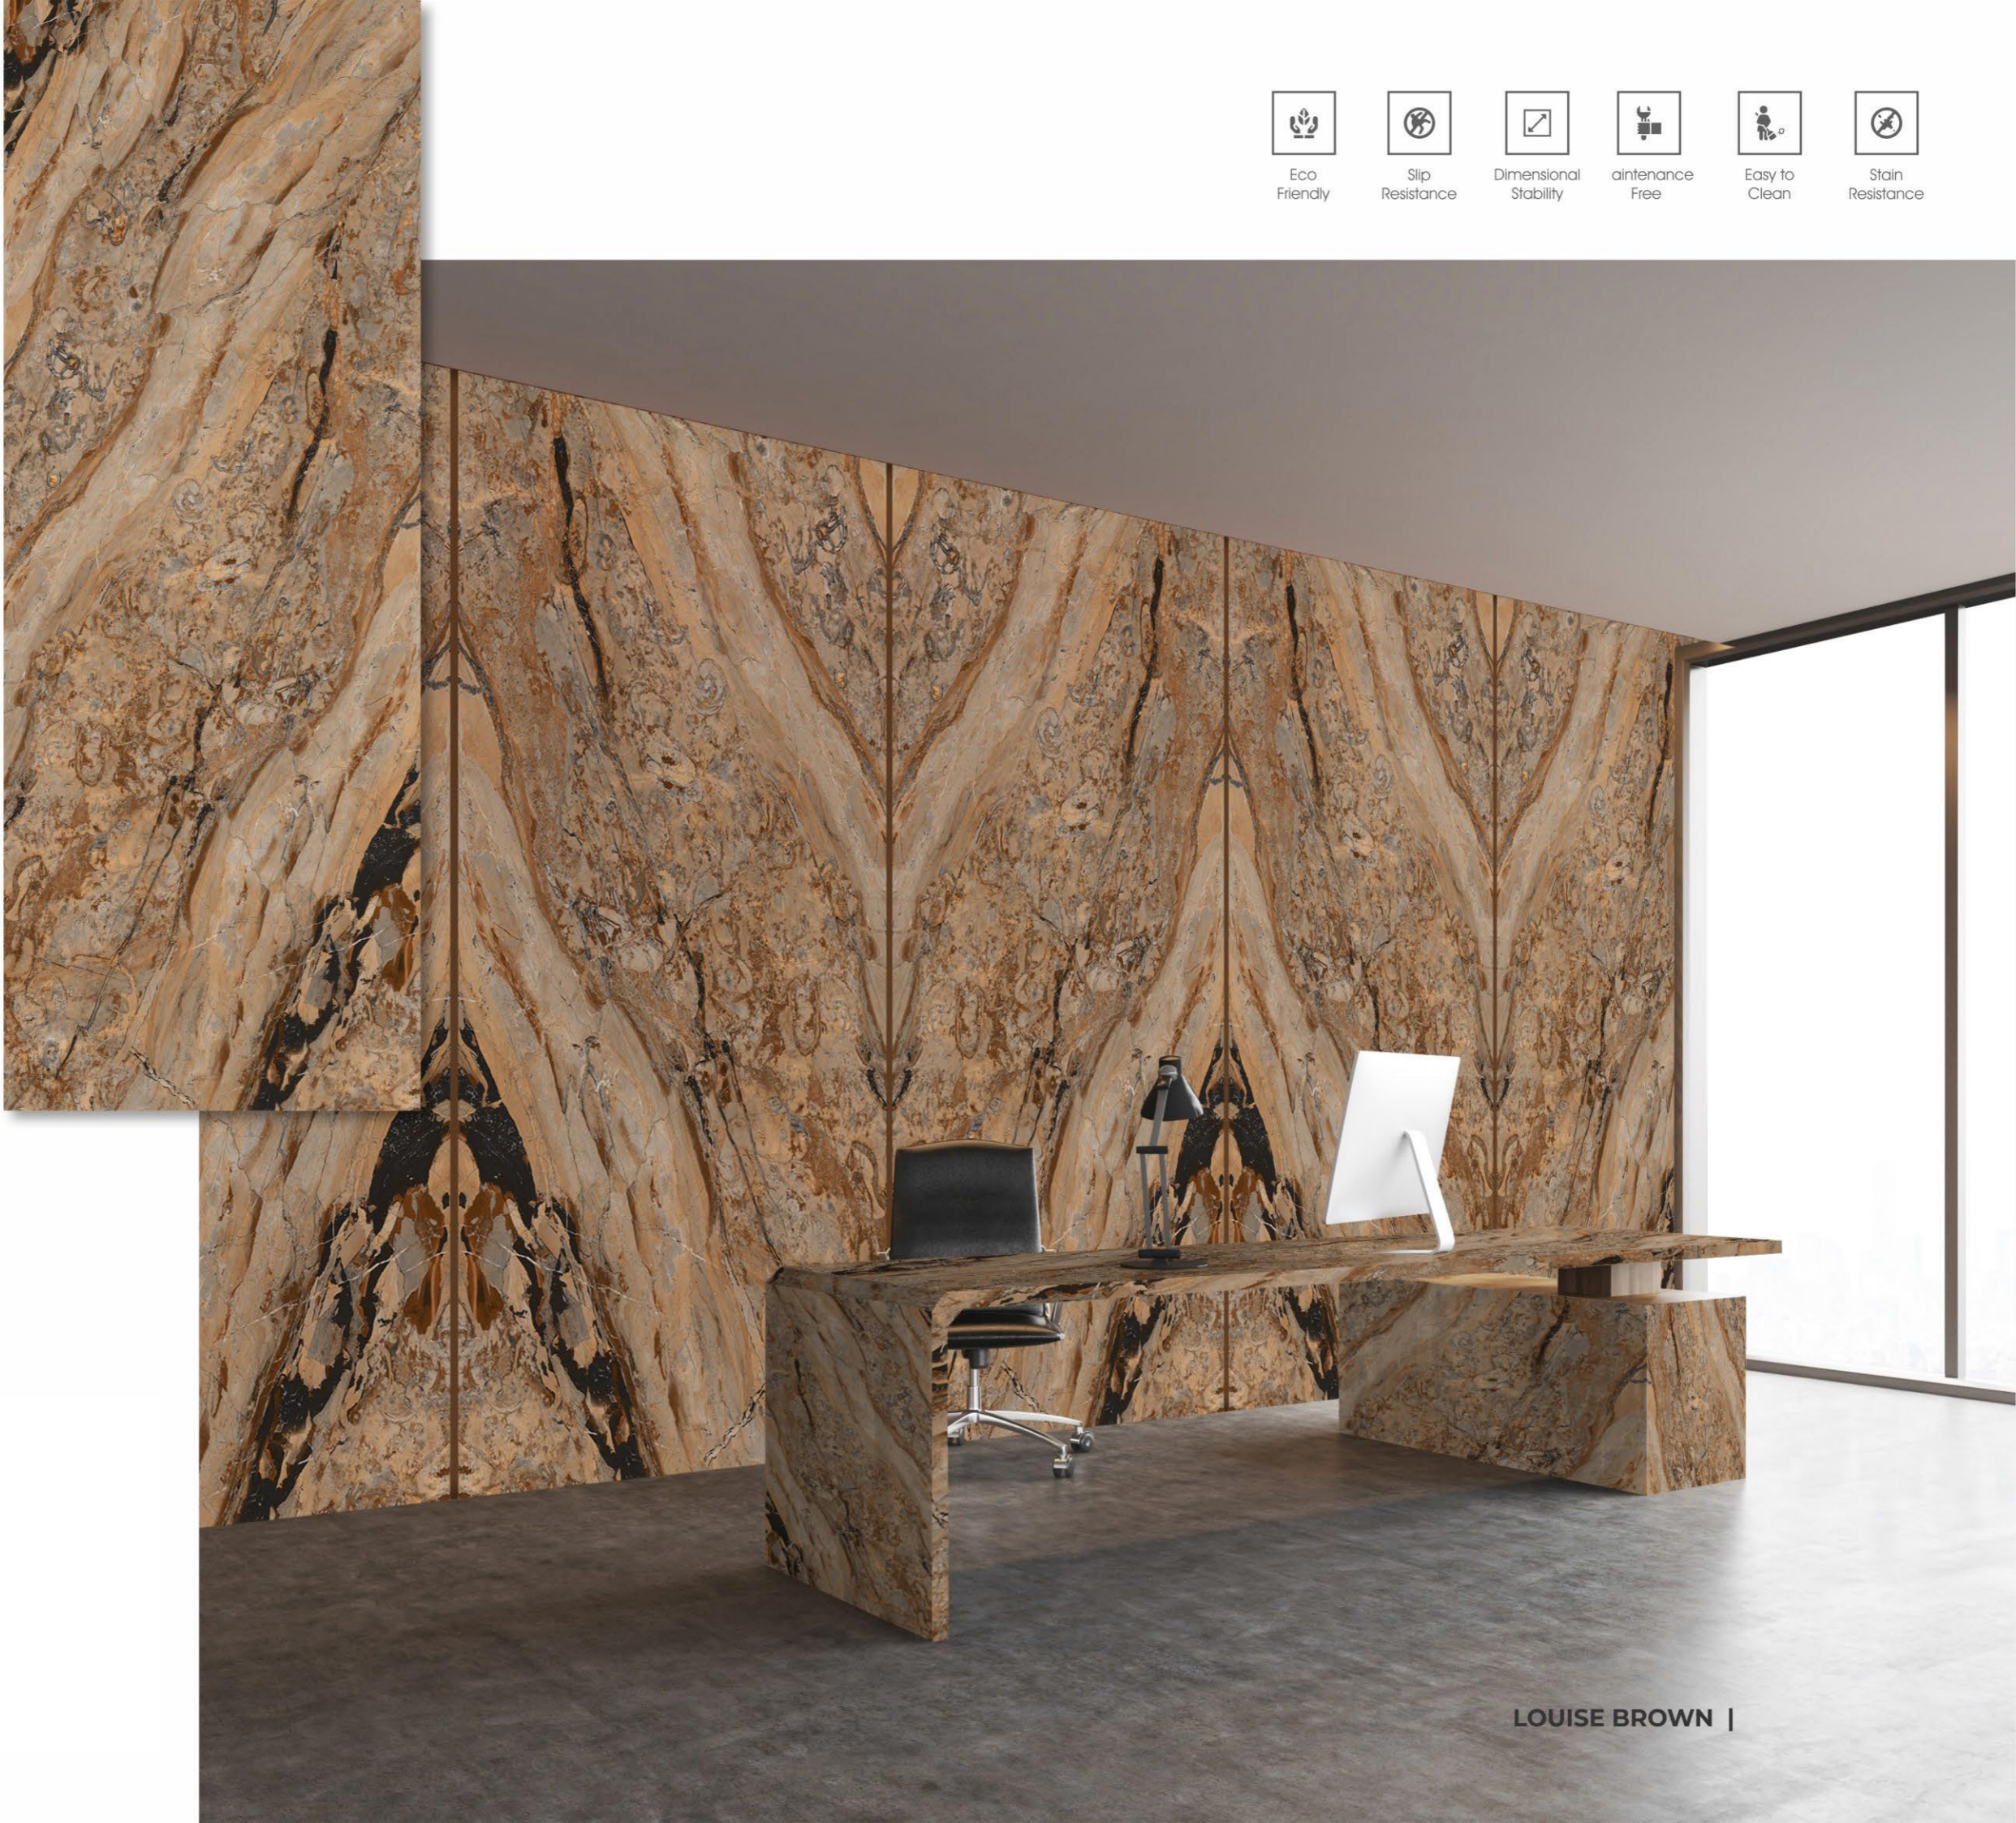

Eco
Friendly

Slip
Resistance

Dimensional
Stability

Maintenance
Free

Easy to
Clean

Stain
Resistance

LOUISE BROWN

FINISHES.
GLOSSY | MATT | CARVING