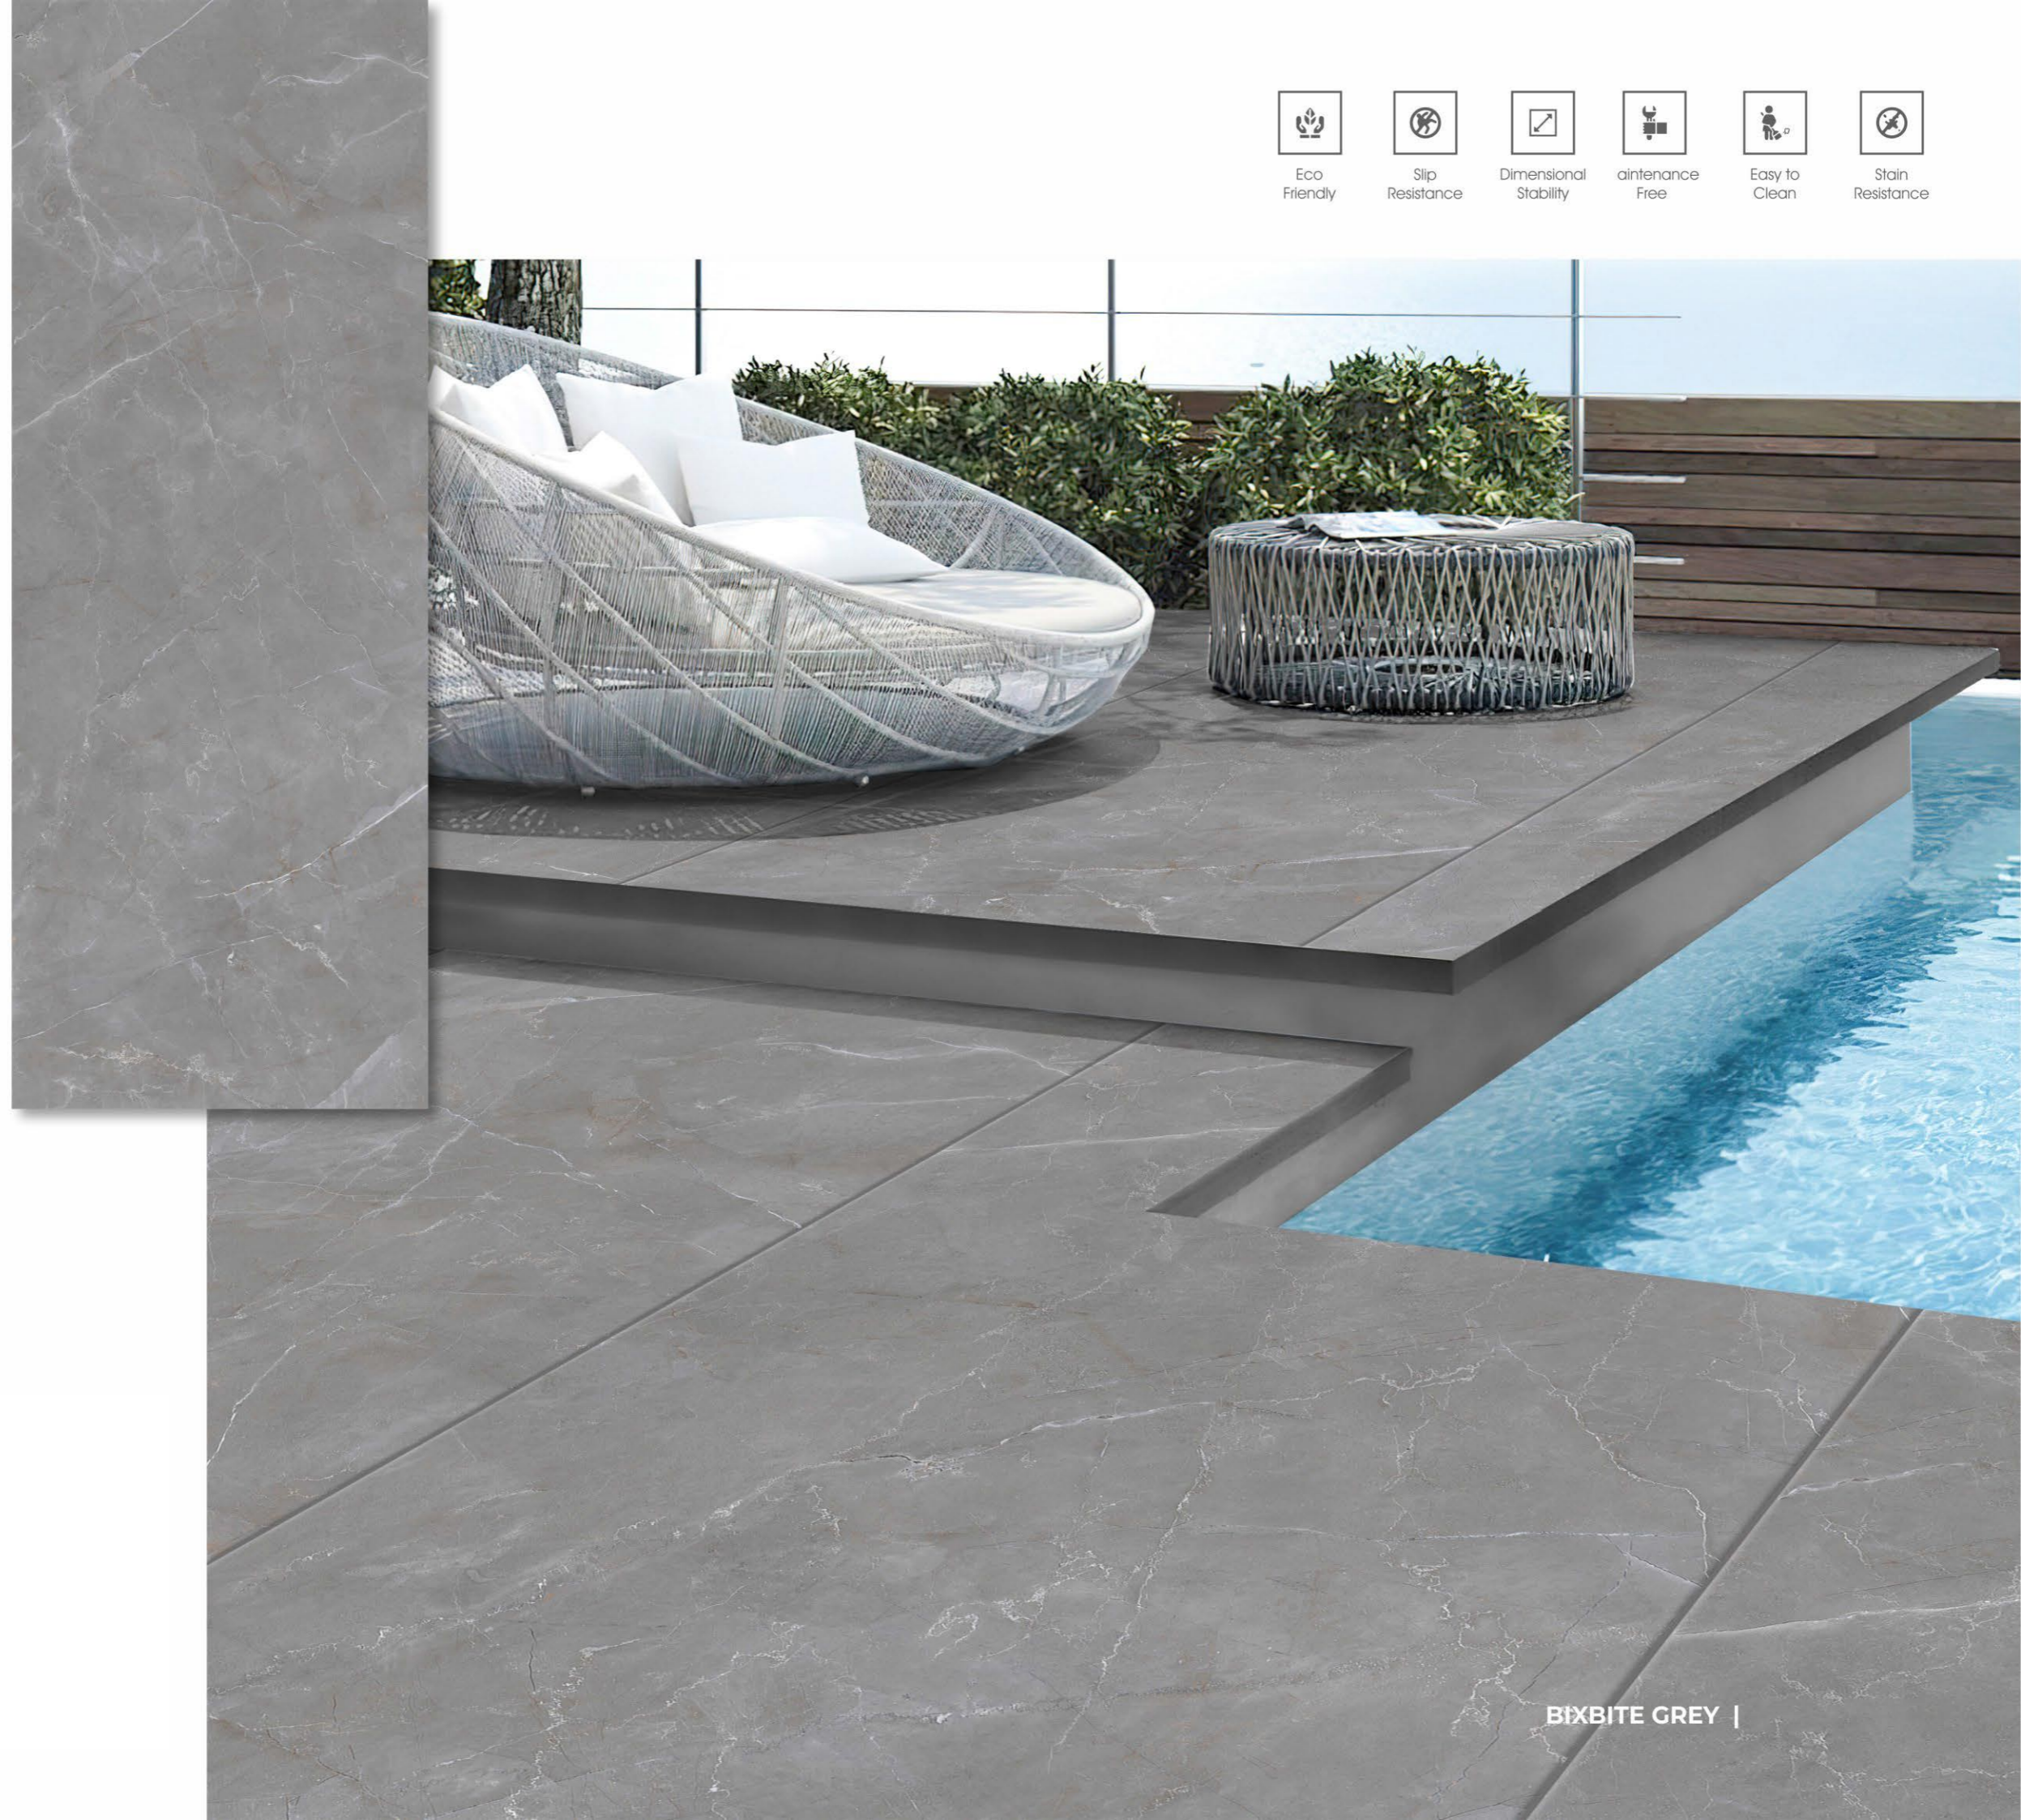

Dimensional
Stability

Maintenance
Free

Easy to
Clean

Stain
Resistance

STATUARIO ANTICO

FINISHES.
GLOSSY | MATT | CARVING

Eco
Friendly

Slip
Resistance