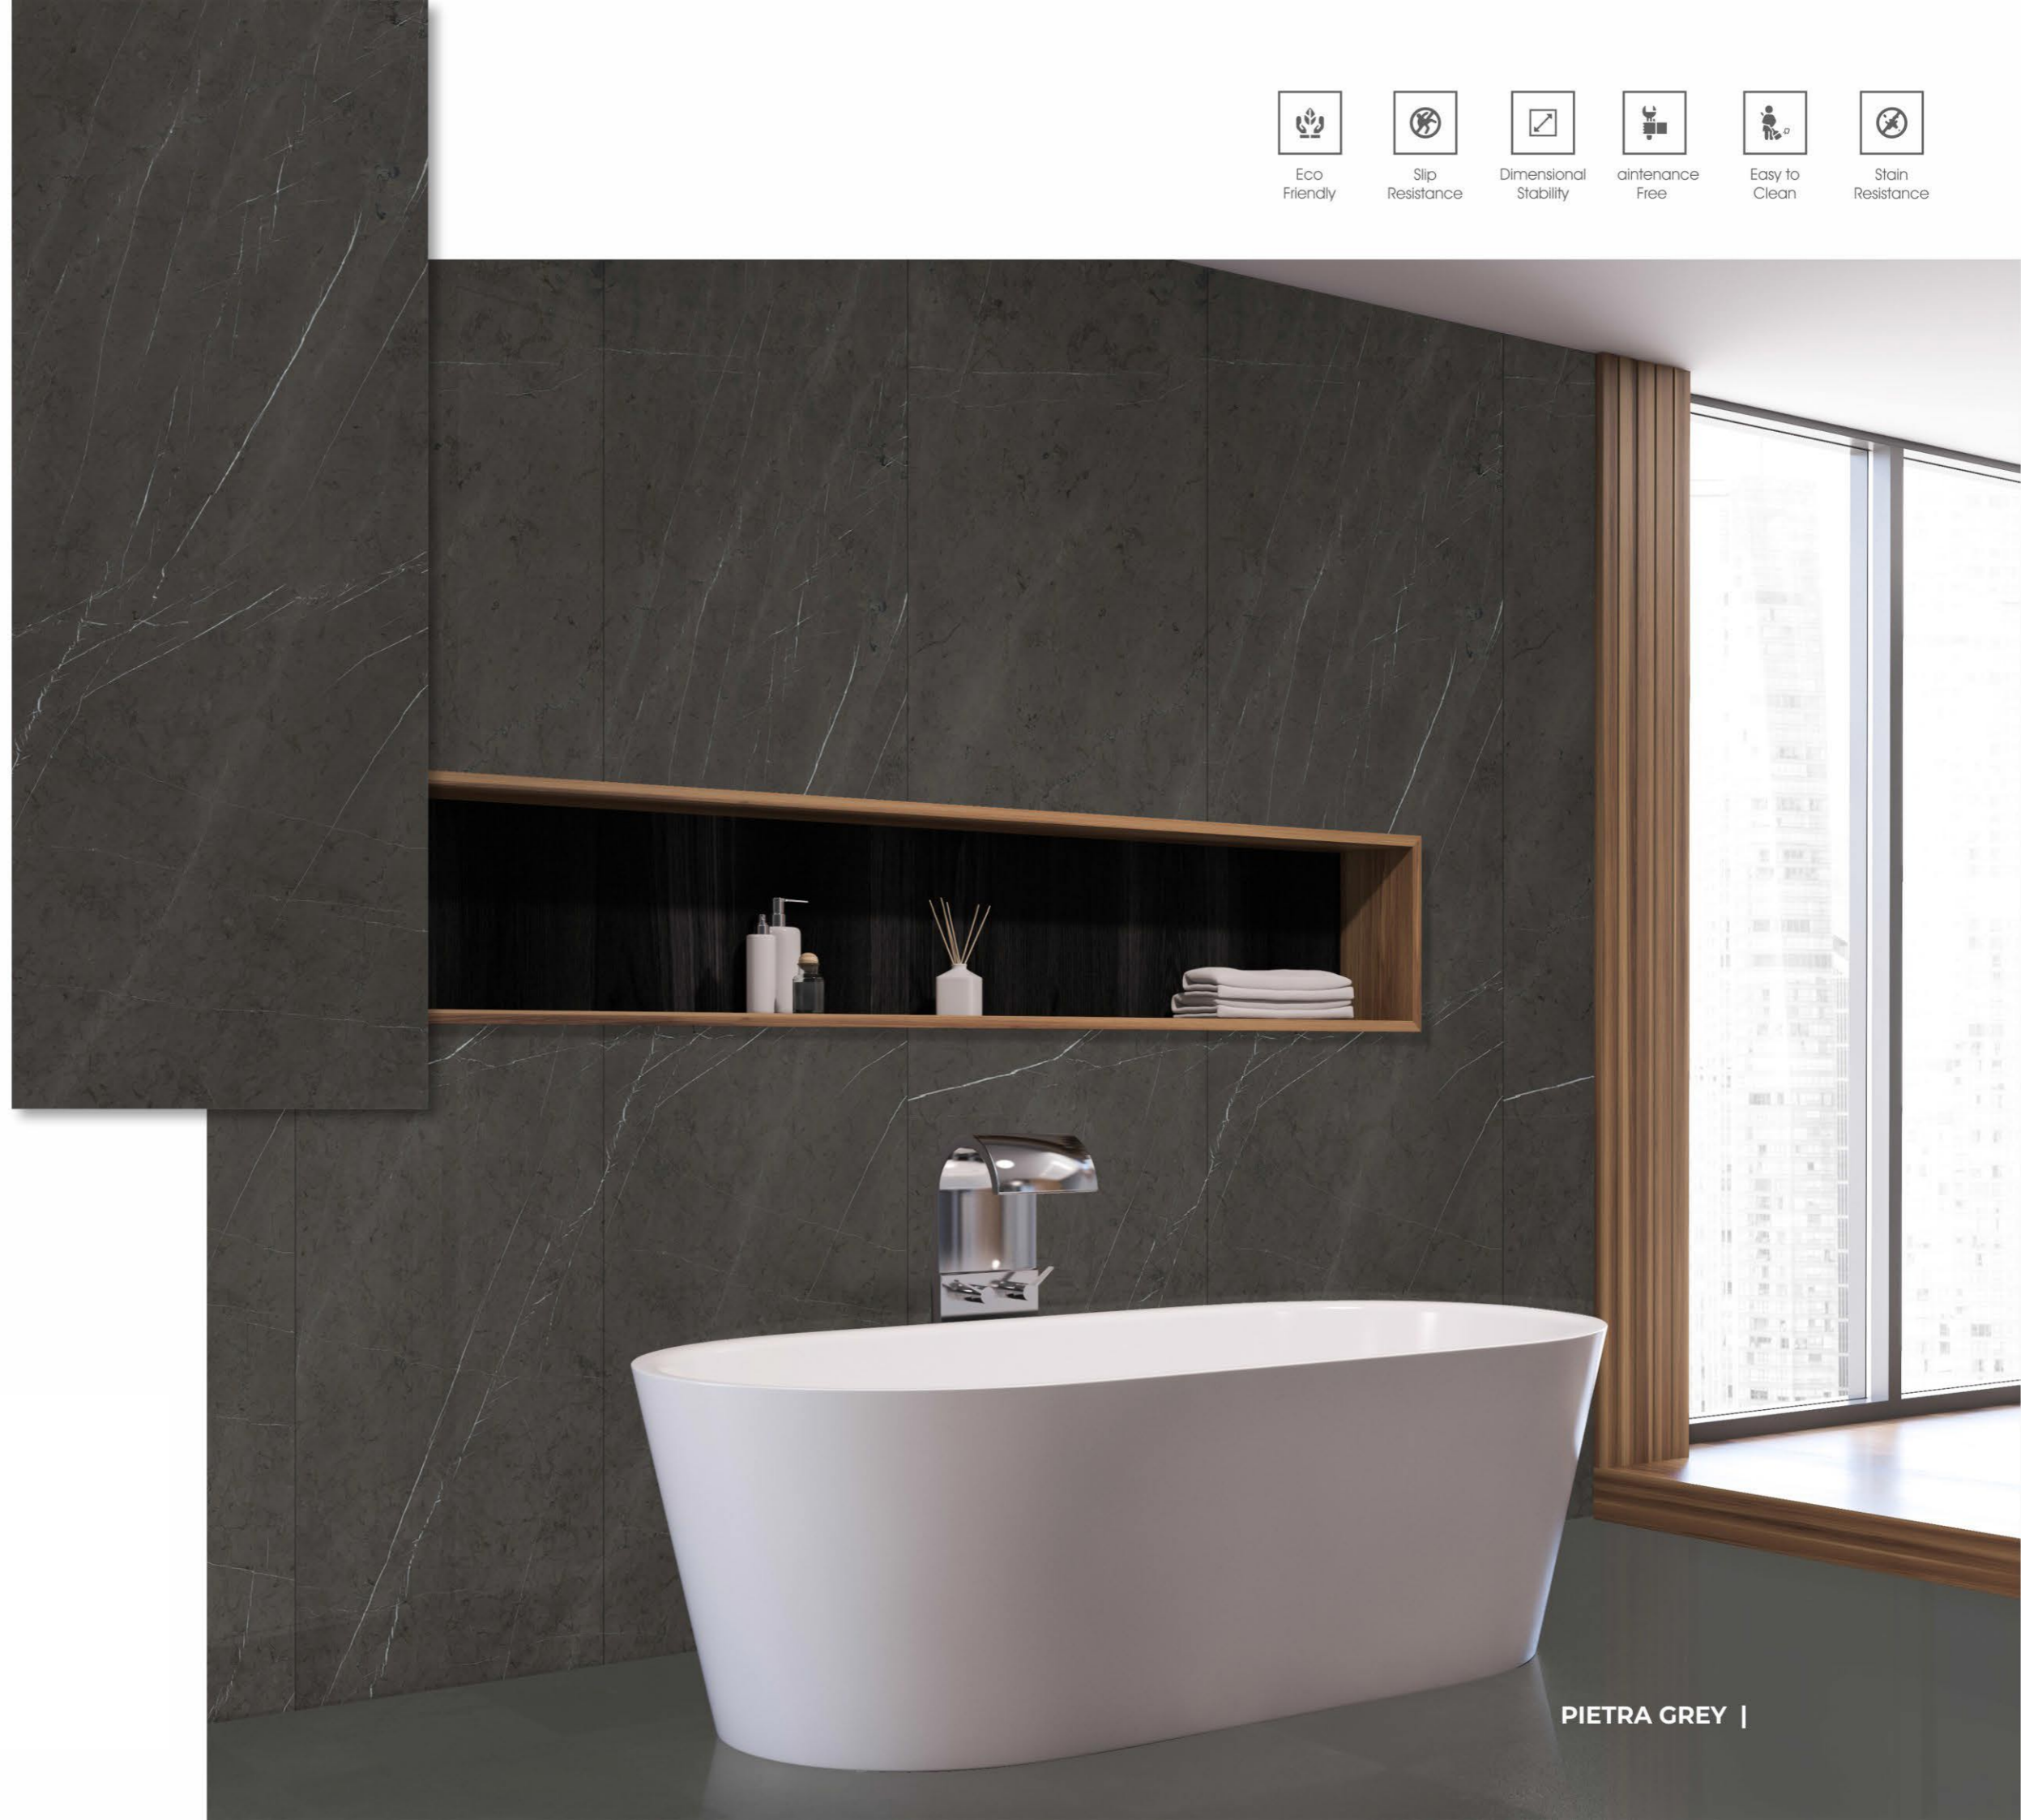

Dimensional
Stability

Maintenance
Free

Easy to
Clean

Stain
Resistance

NEW CARRERA

FINISHES.
GLOSSY | MATT | CARVING

NEW CARRERA |

PIETRA GREY

FINISHES.
GLOSSY | MATT | CARVING

Eco
Friendly

Slip
Resistance

Dimensional
Stability

Maintenance
Free

Easy to
Clean

Stain
Resistance

PIETRA GREY |

Eco
Friendly

Slip
Resistance

Dimensional
Stability

Maintenance
Free

Easy to
Clean

Stain
Resistance

MARQUINA NERO

FINISHES.
GLOSSY | MATT | CARVING