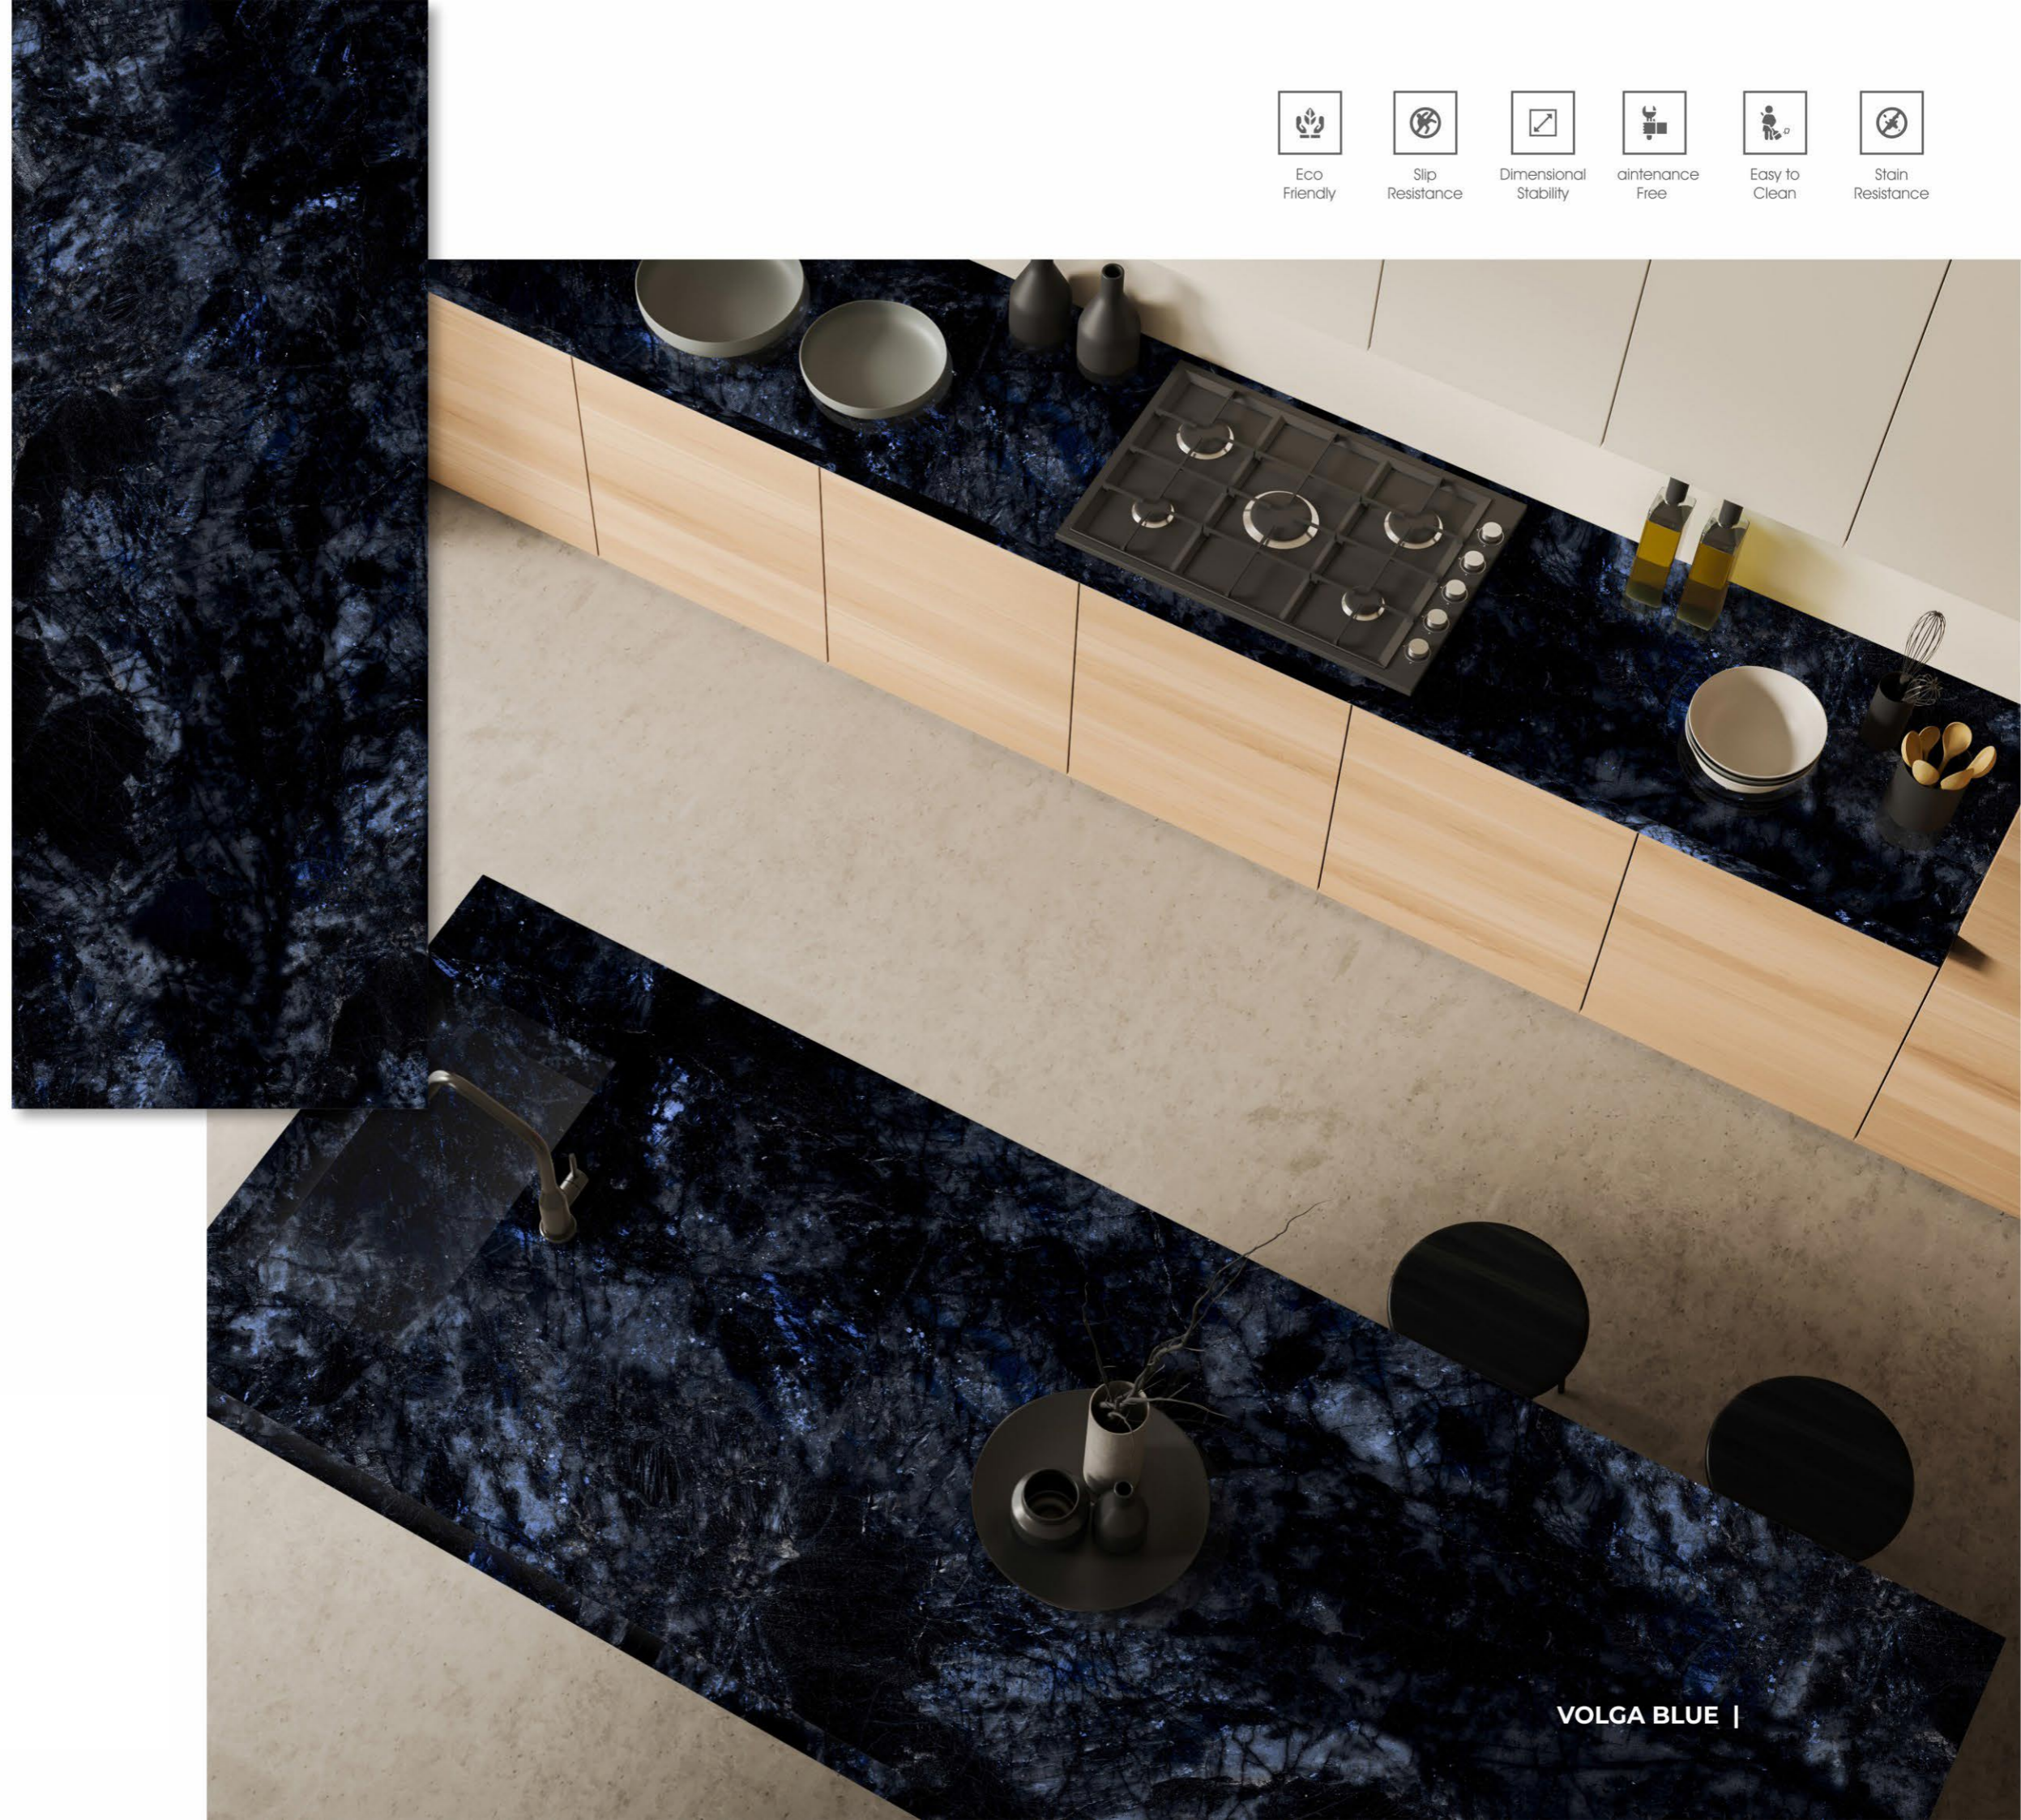

Stain
Resistance

STATUARIO UNICO

FINISHES.
GLOSSY | MATT | CARVING

STATUARIO UNICO |

VOLGA BLUE

FINISHES.
GLOSSY | MATT | CARVING

Eco
Friendly

Slip
Resistance

Dimensional
Stability

Maintenance
Free

Easy to
Clean

Stain
Resistance

VOLGA BLUE |

Eco
Friendly

Slip
Resistance

Dimensional
Stability