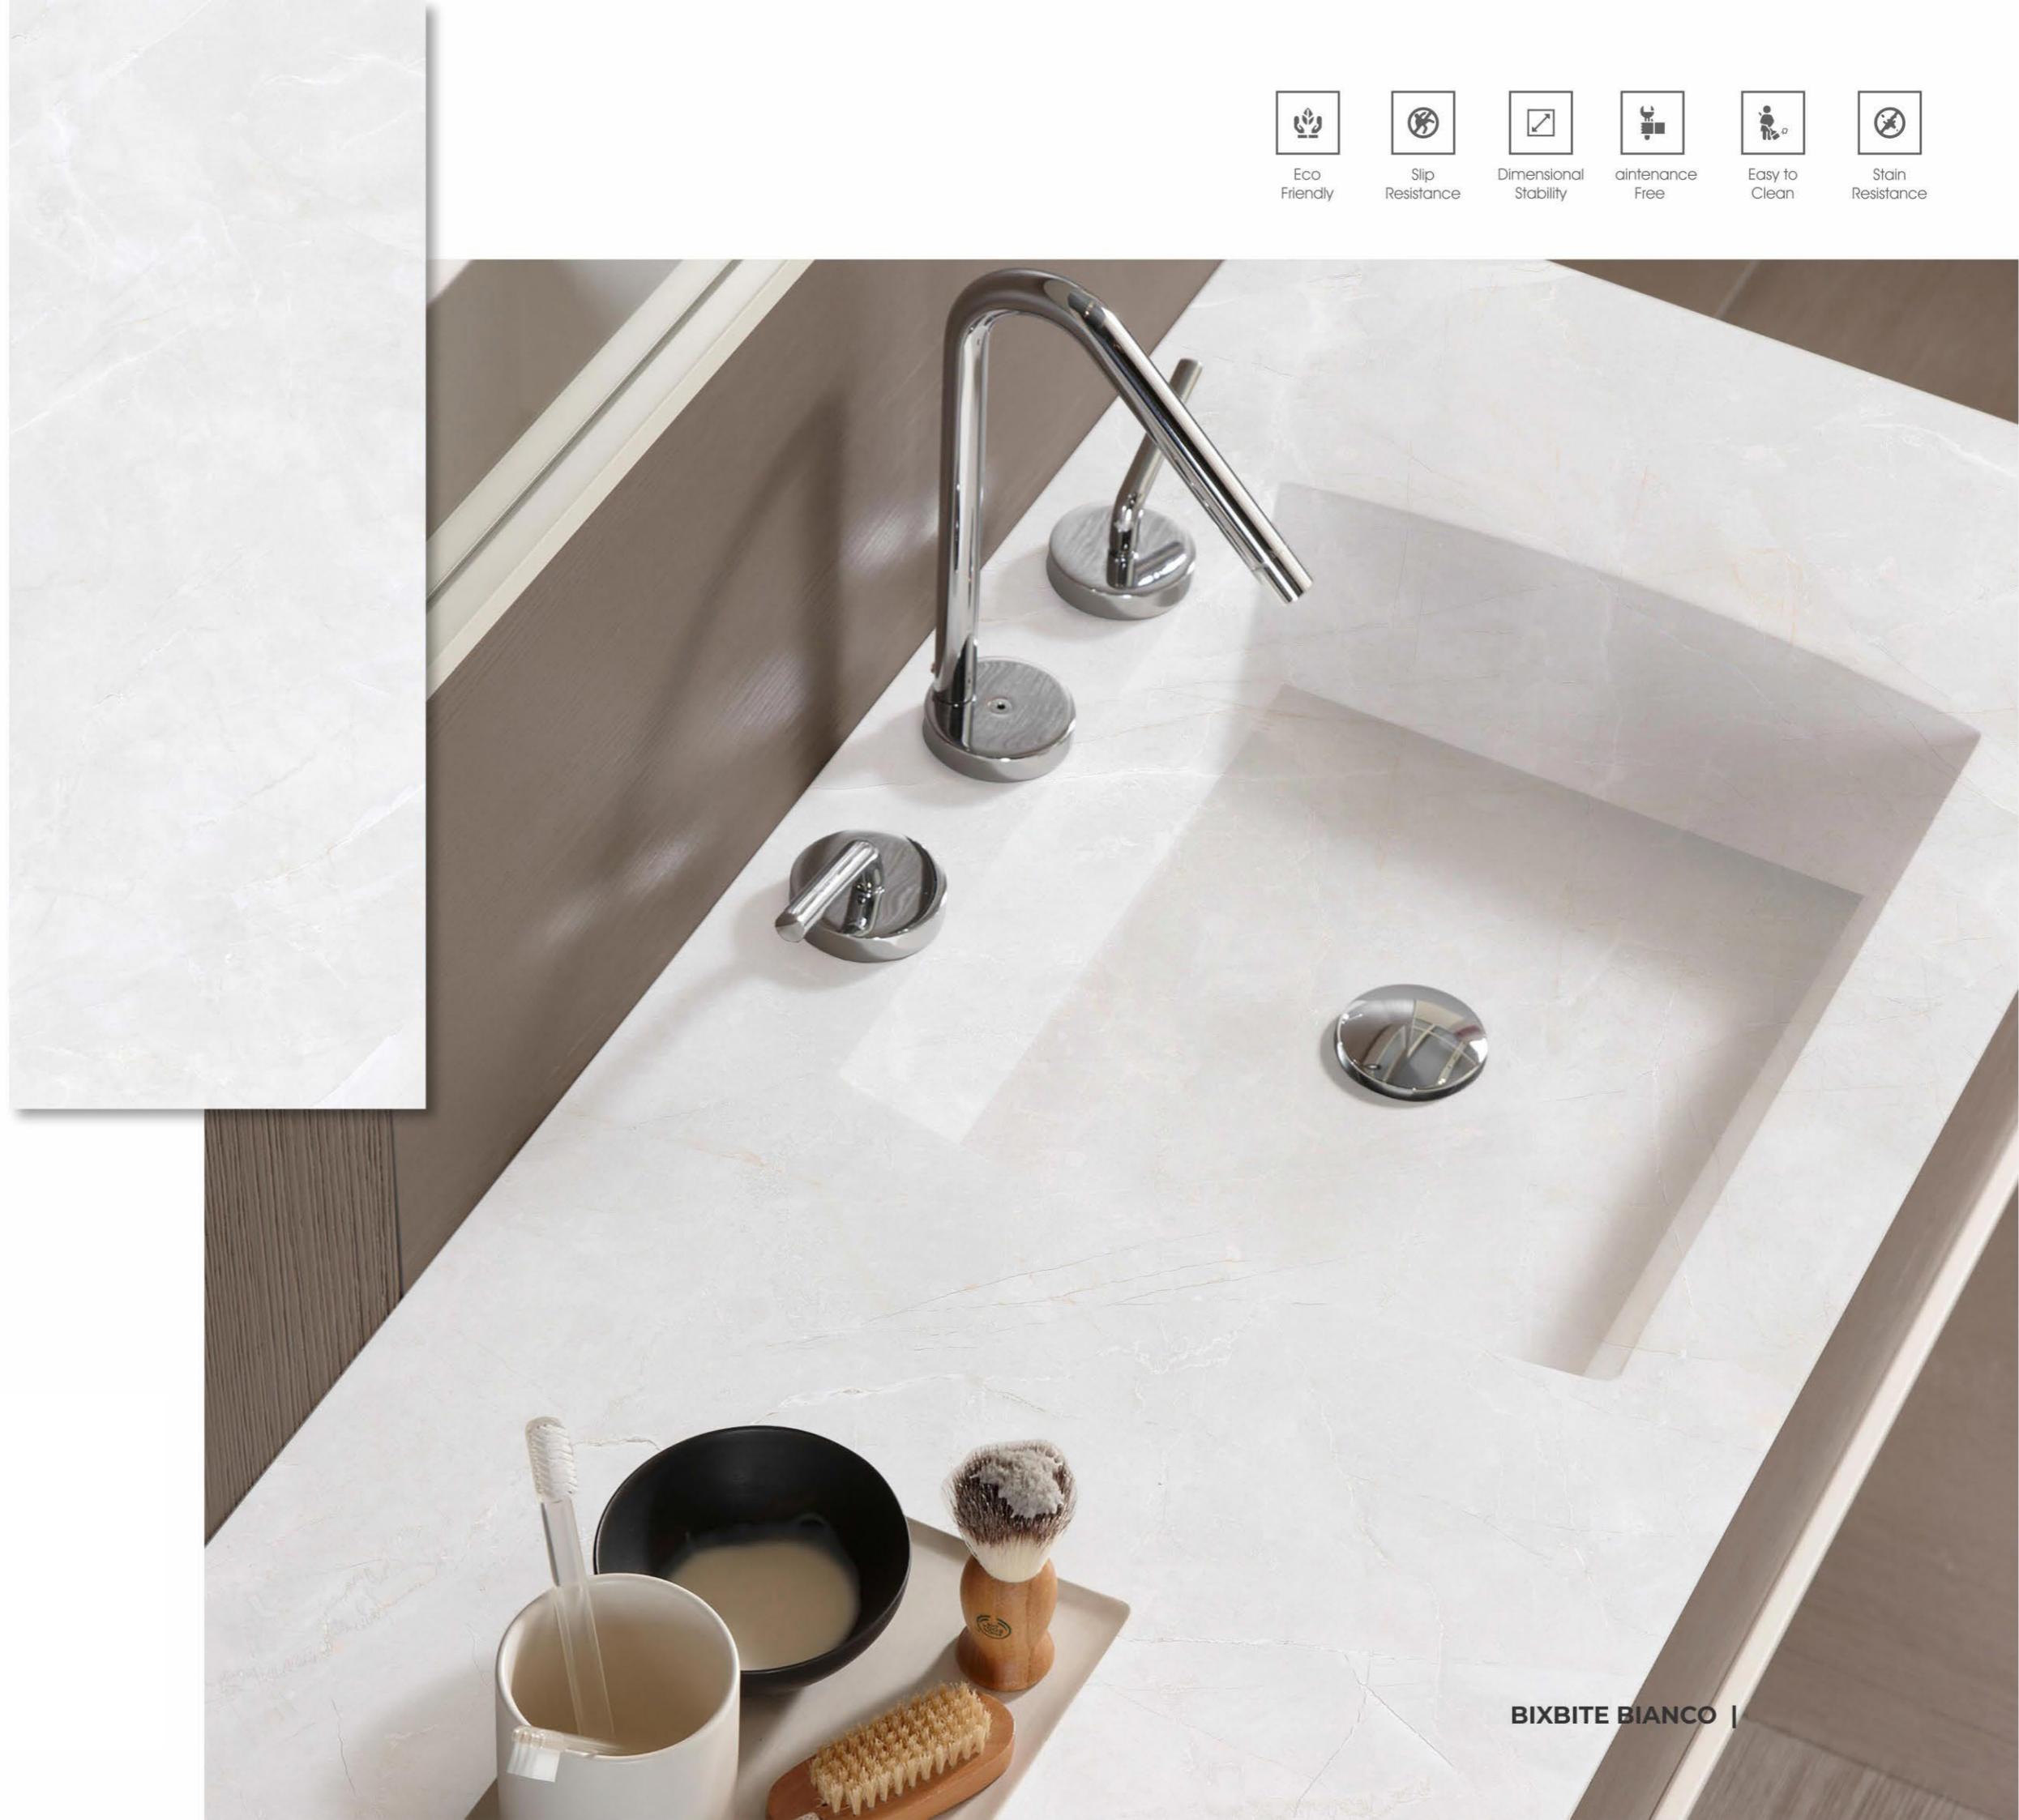

Eco
Friendly

Slip
Resistance

Dimensional
Stability

Maintenance
Free

Easy to
Clean

Stain
Resistance

BIXBITE BIANCO

FINISHES.
GLOSSY | MATT | CARVING

BIXBITE BIANCO |