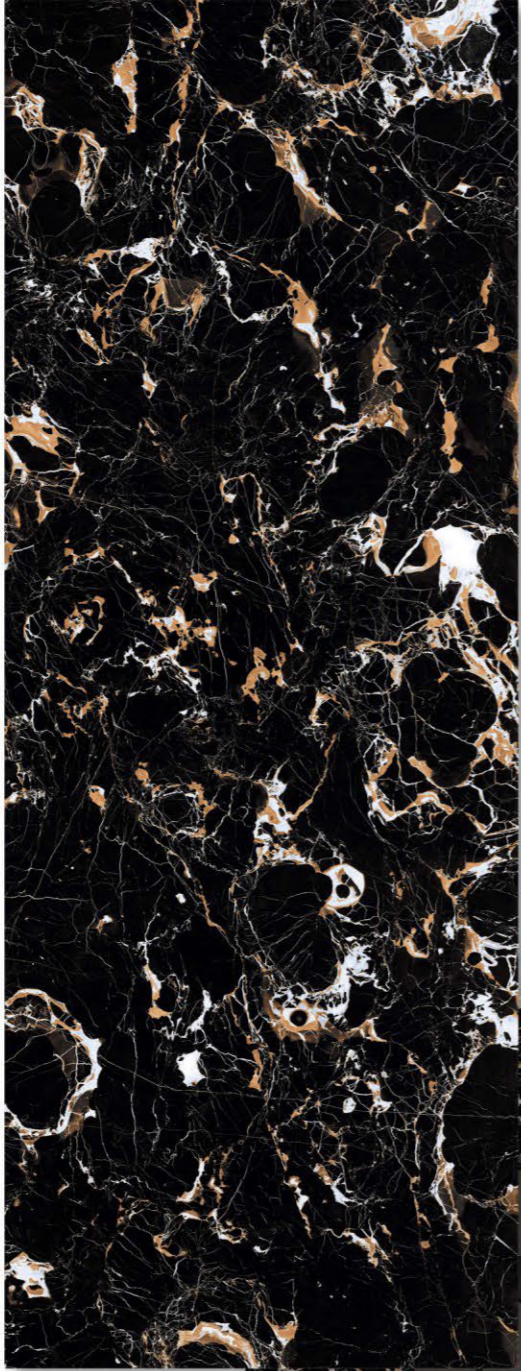

PORTORO BLACK

FINISHES.
GLOSSY | MATT | CARVING

Eco
Friendly

Slip
Resistance

Dimensional
Stability

Maintenance
Free

Easy to
Clean

Stain
Resistance

PORTORO BLACK |