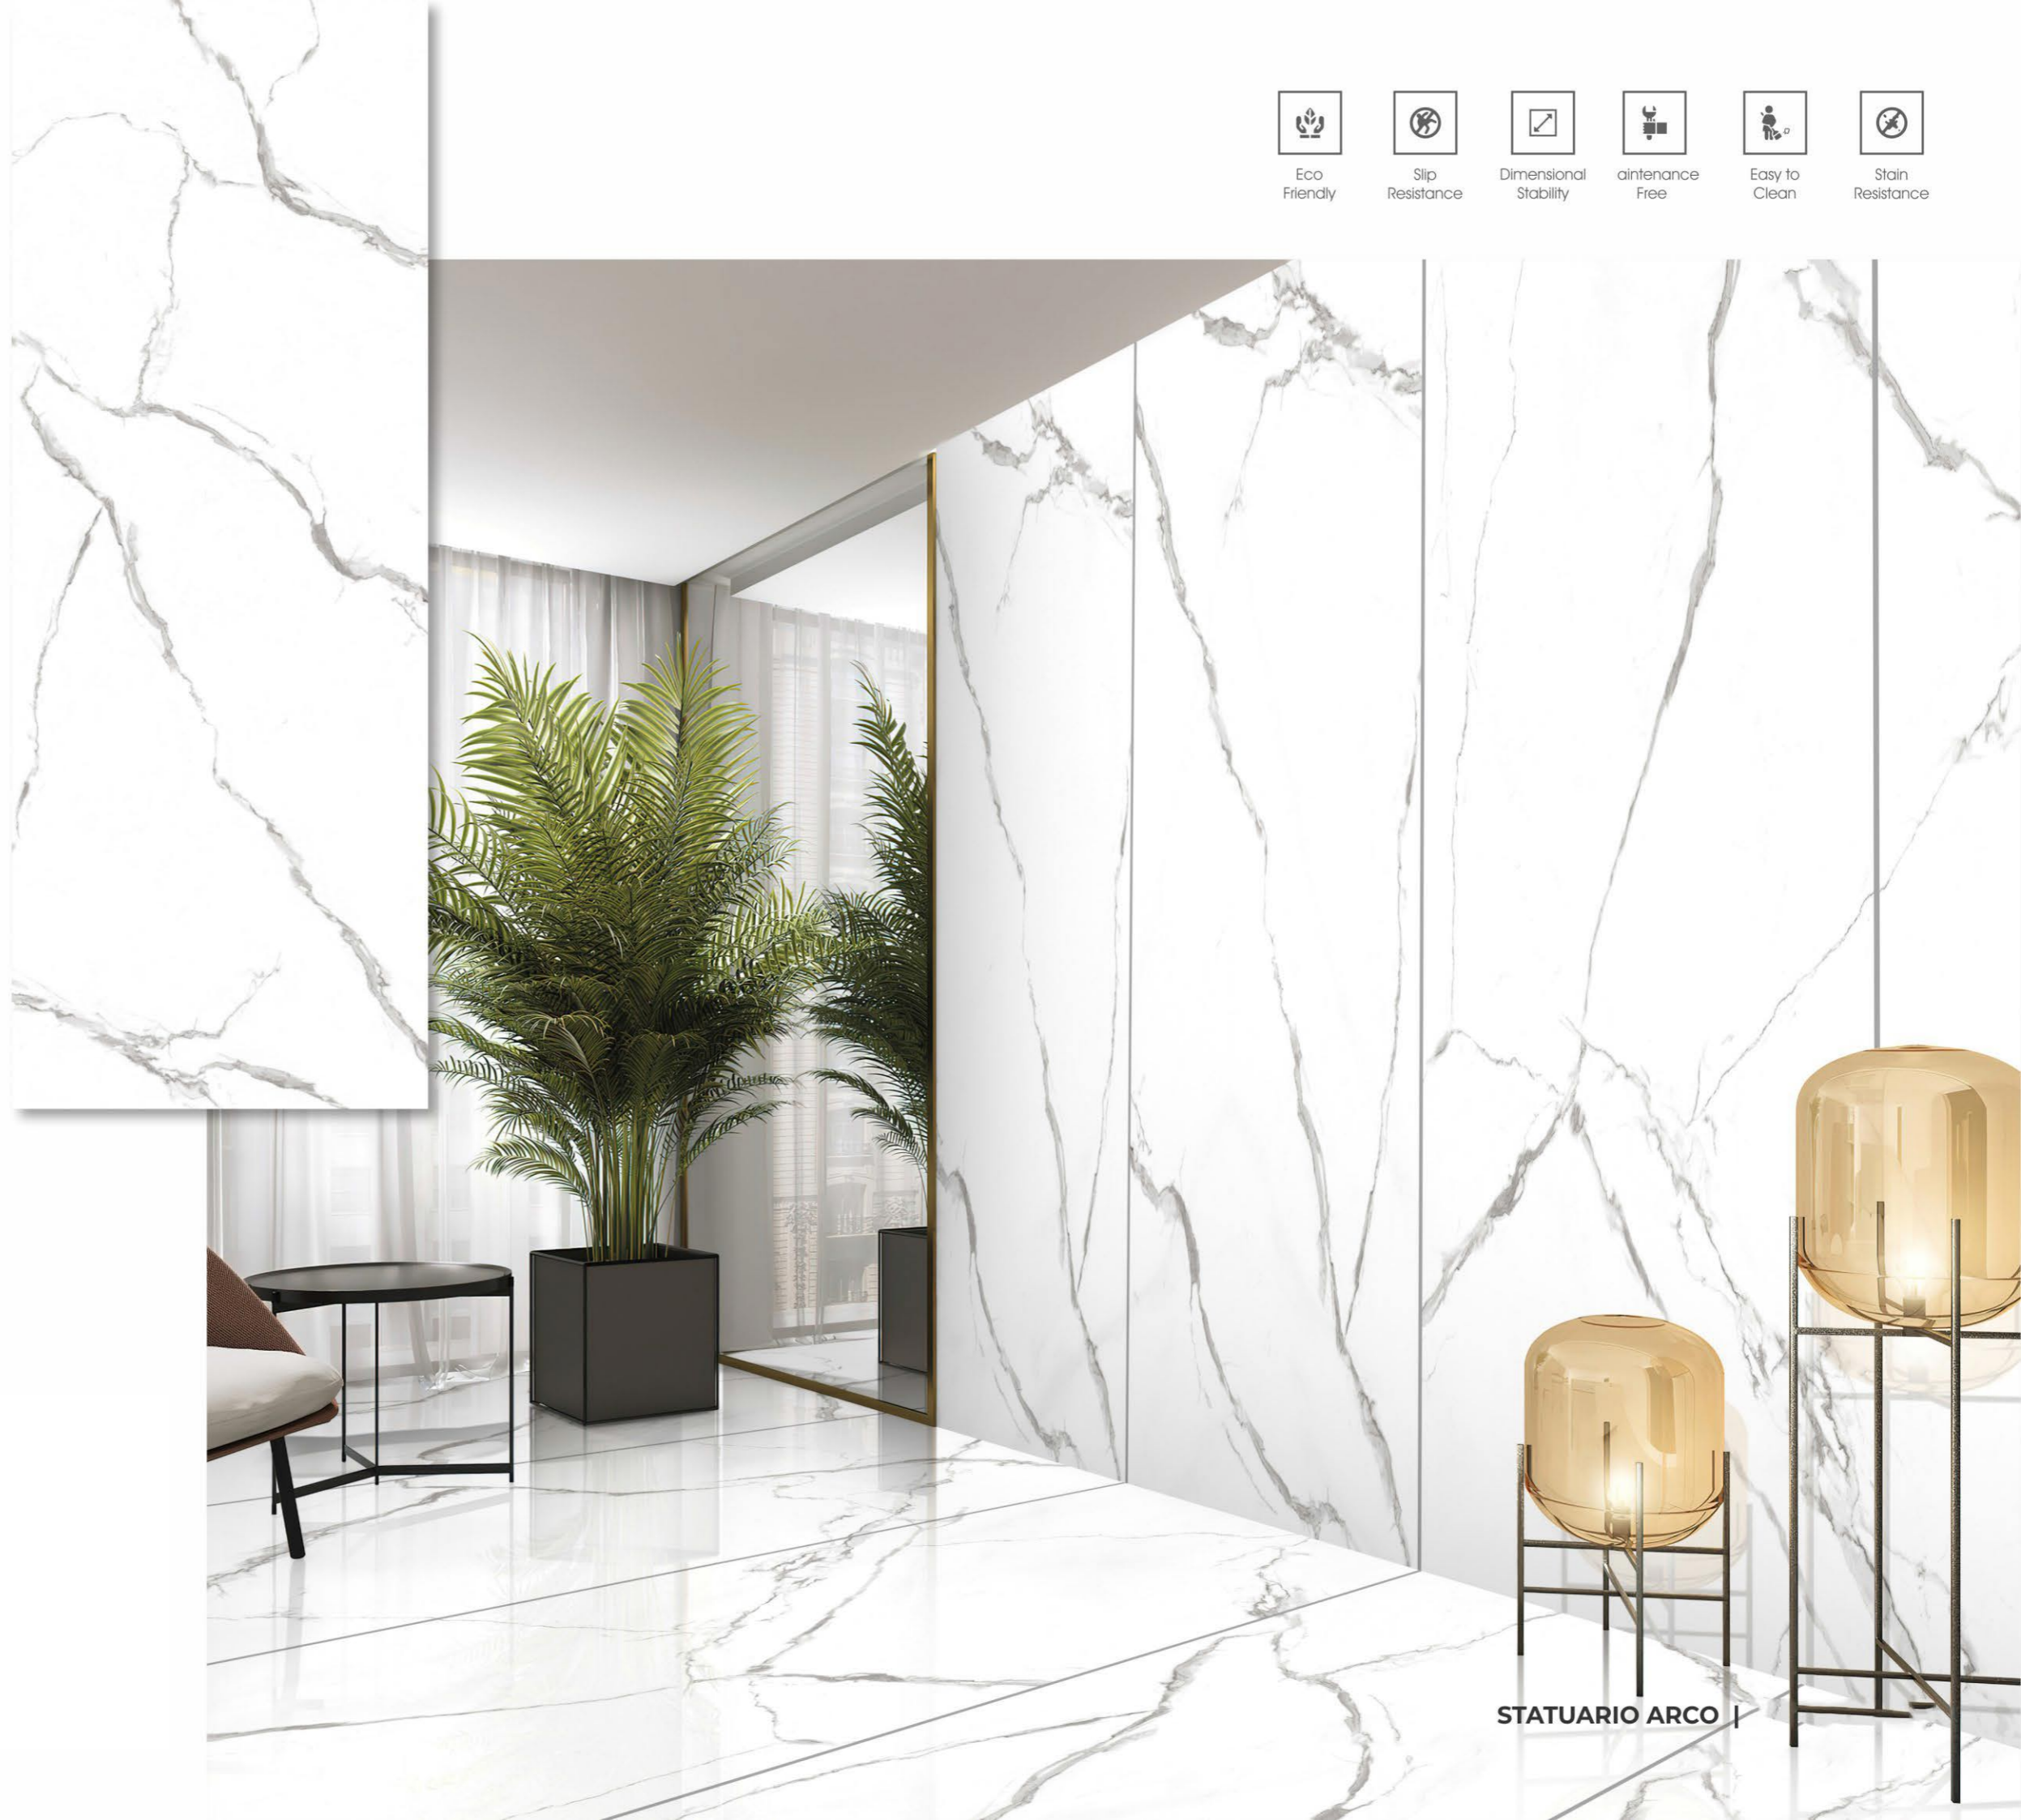

Dimensional
Stability

Maintenance
Free

Easy to
Clean

Stain
Resistance

STATUARIO ARCO

FINISHES.
GLOSSY | MATT | CARVING

STATUARIO ARCO |

Eco
Friendly