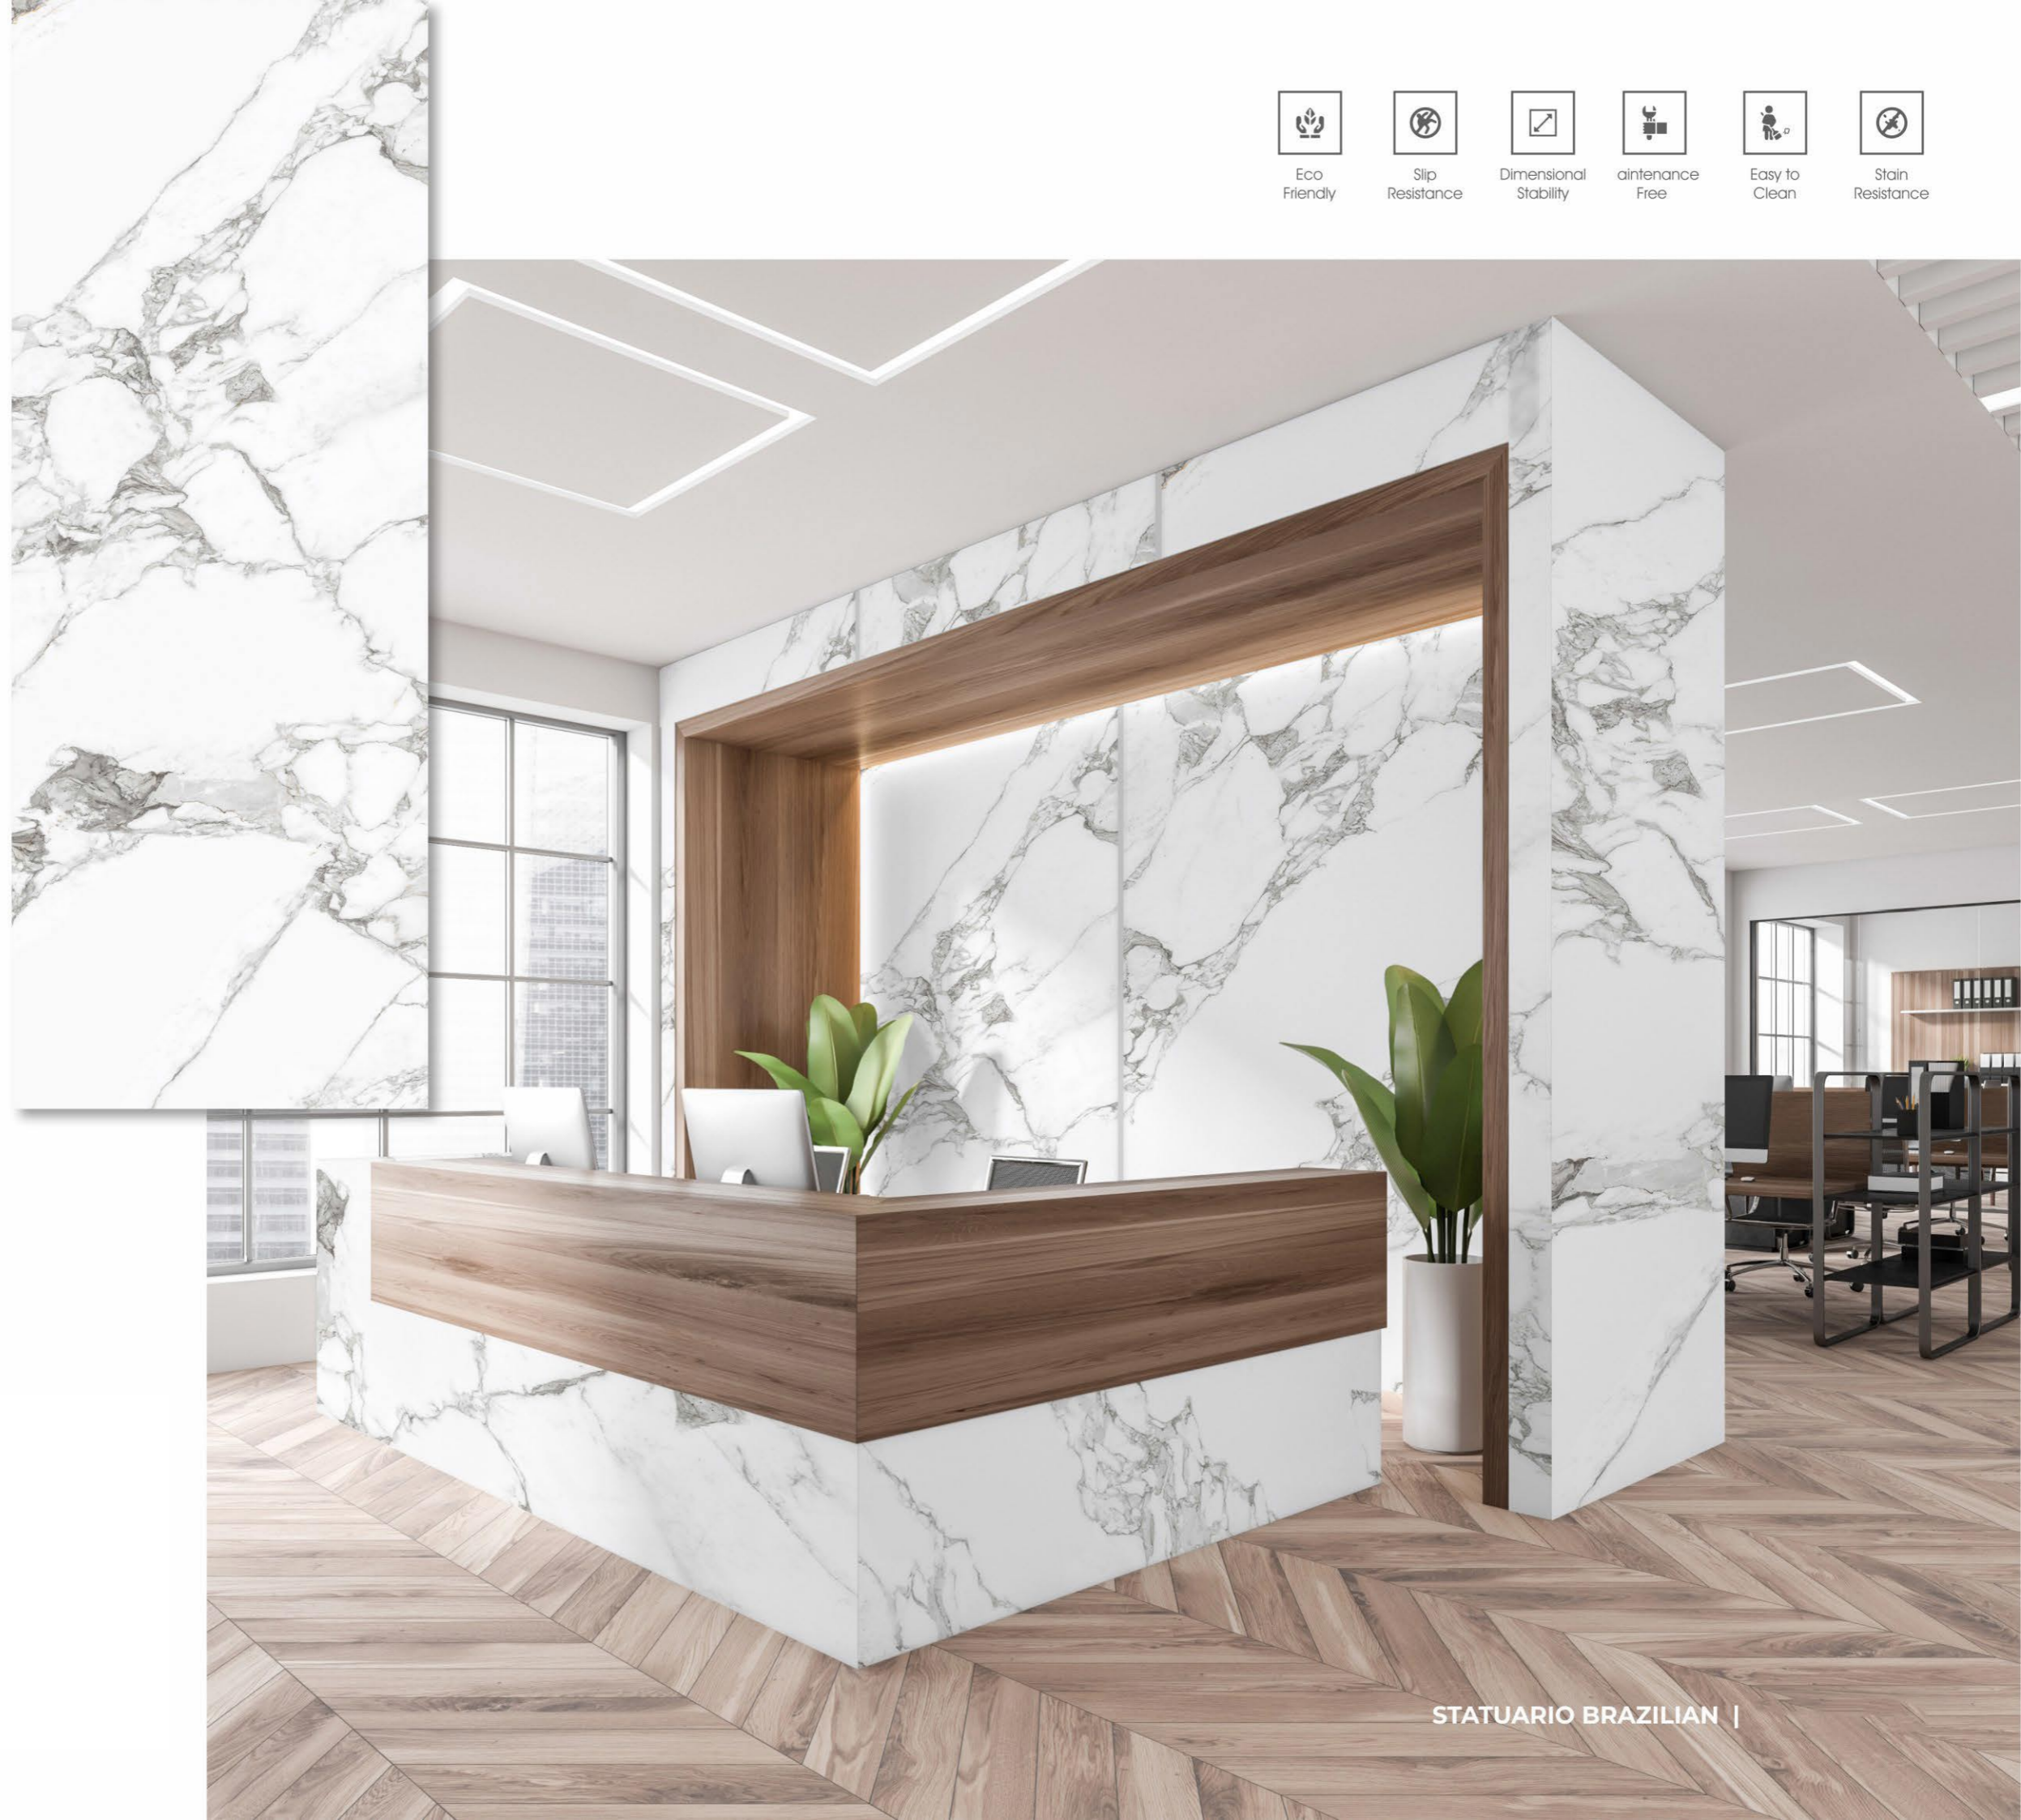

FINISHES.
GLOSSY | MATT | CARVING

Eco
Friendly

Slip
Resistance

Dimensional
Stability

Maintenance
Free

Easy to
Clean

Stain
Resistance

STATUARIO ALTISSMO |